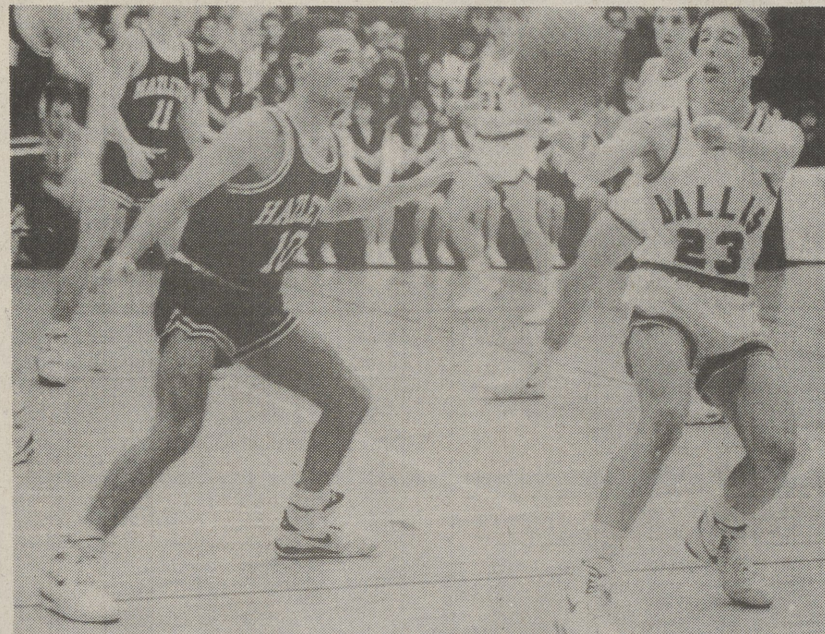

SPORTS

Mountaineers look strong in Division 1

By CHARLOT M. DENMON
Staff Writer

The Wyoming Valley Basketball Conference opened this past week with Lake-Lehman playing Northwest in the opener and downing them 55-36 in Division II. Dallas lost to the strong Hazleton Mountaineers Saturday night.

Lake-Lehman Coach Rodger Bearde has 20 players out for the team this year, 11 dressing for the varsity and nine for the Jayvees. He has four returning lettermen: Rob Wilson, Mike Strutko, Bill Vigorito, and Ben Haughney, having lost Len Annetta and Frank Coslett to graduation.

"Wilson, Strutko, Vigorito and Haughney will be four of our starters," Bearde said. "Leo Filip, a senior who played Jayvee last season and Glenn Nilsson will be our other two starters. We will play six starting team this year and Bobby Jones will be the next player off the bench."

RUSSIN TAKES PASS - Dallas' Ray Russin (23) takes a pass from a teammate and despite a strong Hazleton defense manages a shot for two for Dallas. (Photo by C.M. Denmon)

"I'm pleased with our defense," Bearde said. "GAR is the favorite in our division and whoever defeats GAR will probably win the championship. Crestwood and Bishop O'Reilly also have good teams this season."