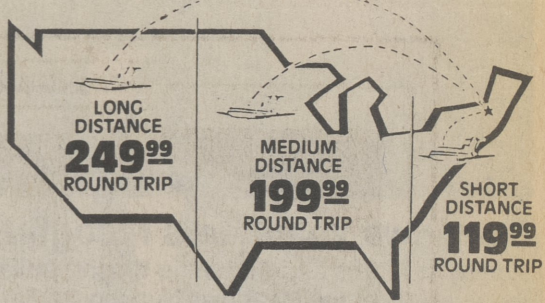

69¢

lb.

DELICIOUS, LARGE SWEET

Acme Peas

2 1⁰⁰

17-OZ. CANS

BACK BY DEMAND. EXTENDED THRU DEC. 31, 1989!

ROUND TRIP AIR FARE SAVINGS!

YOUR CHOICE OF FLAVORS, REGULAR OR DIET

Assorted Acme Sodas

3 2⁰⁰

2-LTR. BTLs.
PLUS DEPOSIT IN N.Y.

UP TO 3¹/₂-LB. AVERAGE, RIB CUT

Pork Loin Roasts

1 59

lb.