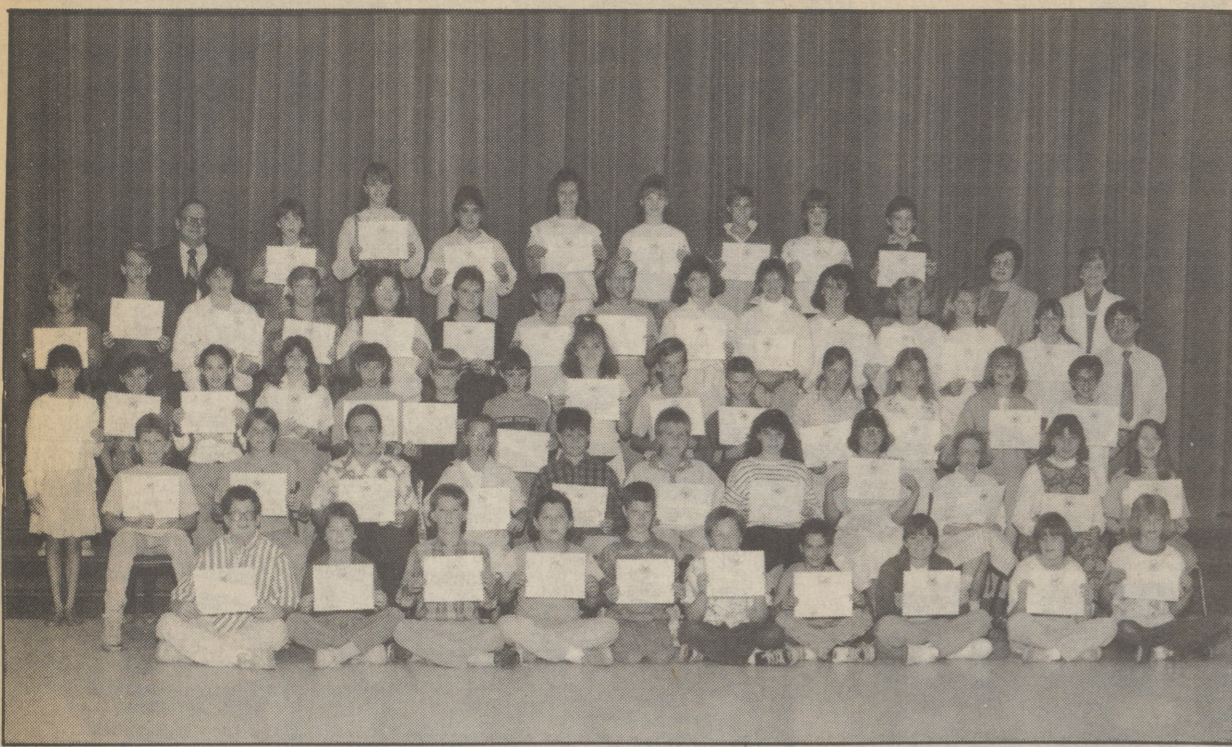

Schools

Academic awards

Charles C. James, Principal at Lehman-Jackson Elementary School, presented 57 sixth grade students with the Presidential Academic Fitness Awards at the annual Awards Day Program held at the school on June 10. To qualify for this award a student must achieve an average of 90 percent or better and maintain a good attendance record. Certificates were presented to the following students: