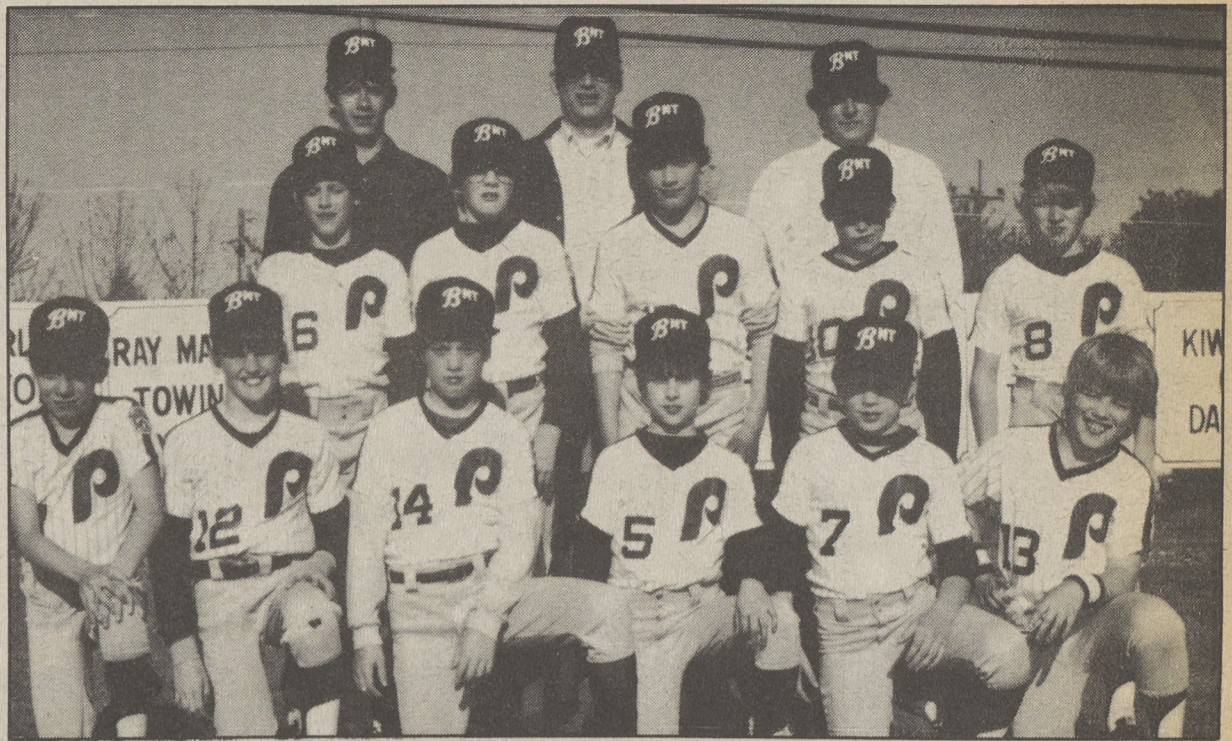

SUBURBAN PROPANE MAJOR PHILLIES — From left, first row, Chris Orloski, Fred Rosencrans, Scott Kern, Brendan McGovern, Bob Casterline, Jon Pomrinke. Second row, Joe Kelley, Matt Buss, Lenny Kelley, Sumner Bachman, Jeff Harding. Third row, Chris Kelley, Joe Kelley, Bob Casterline.

ISAACS CHRYSLER/GMC TIGERS MAJORS - From left, first row, Jeff Morris, Mike Myers, J. VanOrden, Pat Morris, Dan McDonald, Shane Williams, Chris Boraski. Second row, Tony Baldo, Mark Medura, Ken Wall, Alan Rosenbaum, Fran Hoover. Third row, Jack Cook, scorekeeper; Dave Morris, manager; and Francis Hoover, coach.

FRANKLIN'S FAMILY RESTAURANT INDIANS MAJORS — From left, first row, Steven Oliver, Jason Davies, Bobby Luke, Matt Bailey, Brian Bard, Keith Jones, Michael Tomaine. Second row, Manager Thomas Oliver, Terry Joyce, Sam Gorgone, Emery Yurko, Coach Fred Gosart, John Gosart, Justin Swain, Coach Rich Gorgone.