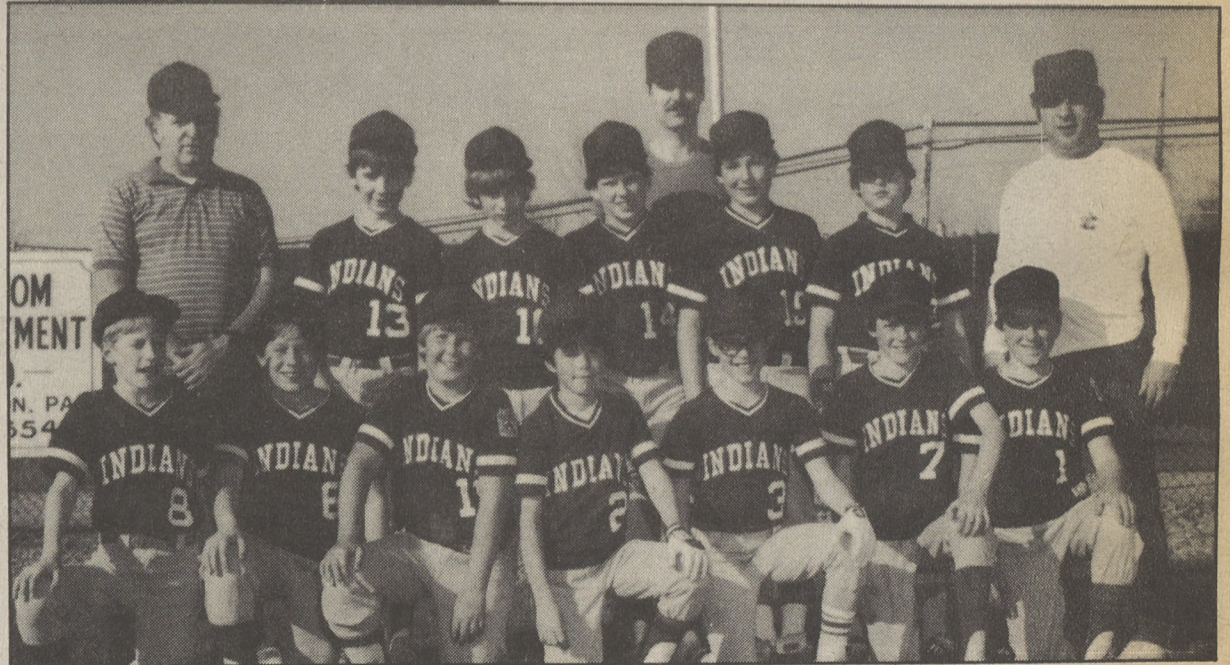

FRANKLIN'S FAMILY RESTAURANT INDIANS MAJORS — From left, first row, Steven Oliver, Jason Davies, Bobby Luke, Matt Bailey, Brian Bard, Keith Jones, Michael Tomaine. Second row, Manager Thomas Oliver, Terry Joyce, Sam Gorgone, Emery Yurko, Coach Fred Gosart, John Gosart, Justin Swain, Coach Rich Gorgone.

SHAVERTOWN

PIZZA PERFECT

16 Carverton Road Trucksville

696-2100

696-3888

"You've Never Had It So Good"