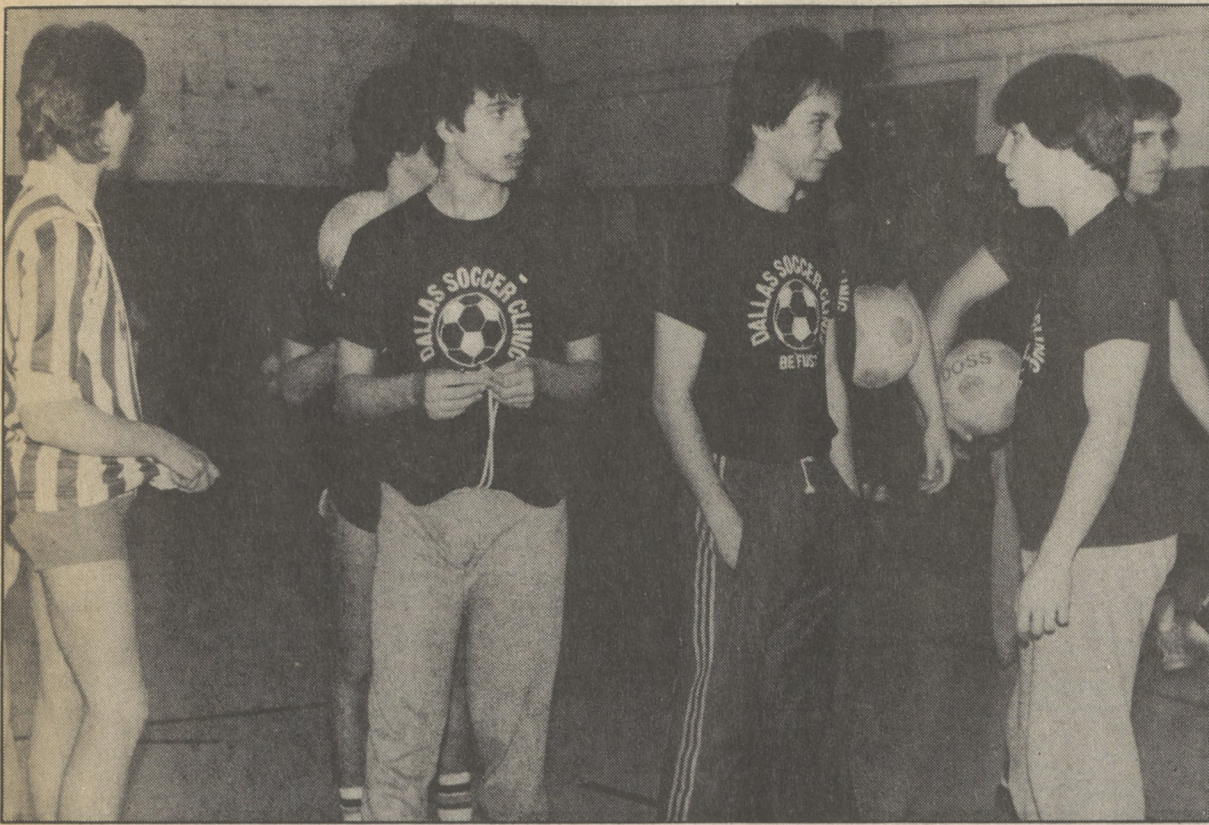

Sports

Dallas Post/Charlot M. Demmon

Discussing tactics

Dallas High School soccer players Steve Finn and Tim Corcoran discuss the Back Mountain Soccer Clinic sponsored by parents of the players, during the final session last Wednesday.