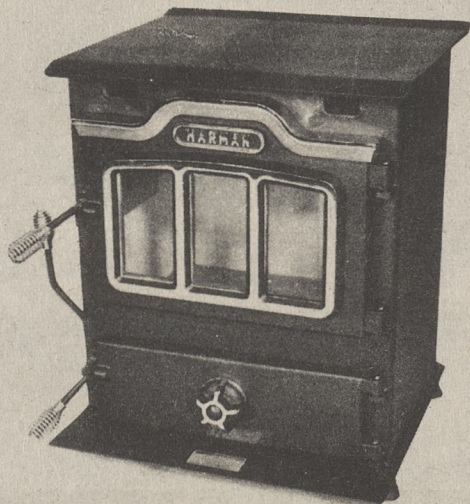

DeLEUR MASONRY

"BACK TO BASICS"

631 Memorial Highway, Dallas, PA 18612

(717) 675-2266

"YOUR ONE STOP SHOP FOR ALL YOUR SOLID FUEL NEEDS."

(Next to Caddie LaBar's)

COMPLETE FIREPLACE & CHIMNEY SERVICES
BUILD — CLEAN — RELINE — REPAIR

"SOONER OR LATER YOU'LL OWN HARMAN."