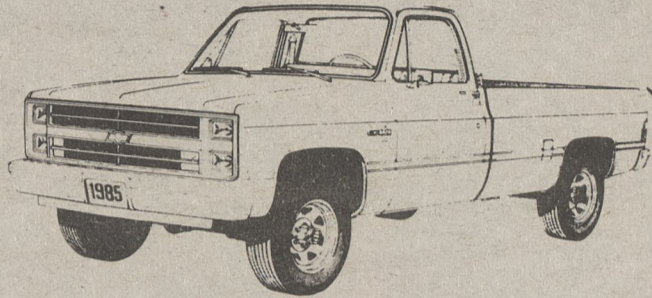

Tinted Glass, H.D. Shocks, Front Stabilizer Bar, Rear Axle, 2.73 Ratio; H.D. Rear Springs, Power Brakes, 5.0 Liter V8 Eng., 3-Spd. Auto. Trans., Tilt Wheel, P.S., Rally Wheels, Cargo Area Lamp, AM Radio. Stock No. 333

AS LOW AS **\$9778**

'85 K-10 4x4 PICKUP TRUCK

5.0 Liter V8 Engine, 4-Speed Auto. Trans. w/Overdrive, Tilt Steering Wheel, Rally Wheels, Cargo Area Lamp, Gauges, R. Step Bumper, Bench Seat. Stock No. 353

AS LOW AS **\$10,975**

'85 CAMARO 2-DR. SPORT COUPE

Tinted Glass, Body Side Moldings, Rear Defogger, Sport Mirrors, Rear Spoiler, 2.8 Liter MFI V6, Auto. Trans. w/Overdrive, Tilt Wheel, AM/FM Stereo radio, Rally Wheels, Plus Much More. Stock No. 139

AS LOW AS **\$10,485**

'85 S-10 BLAZER

Folding Rear Seat, Tailgate Body, 2.8 Liter V6 Engine, 5-Speed Manual Trans. w/Overdrive, 20-Gal. Fuel tank, Tilt Steering Wheel, Power Steering, Wheel Trim Rings, Full Size Spare Tire, Gauges w/Trip Odometer. Stock No. 501