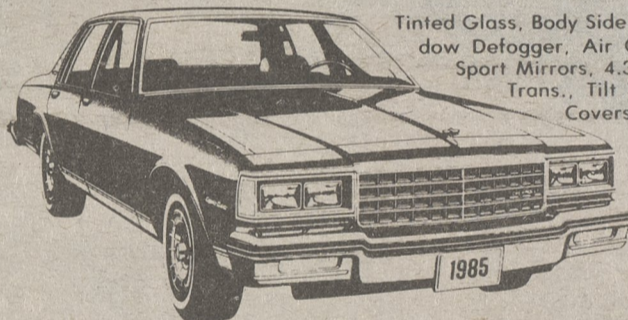

AS LOW AS **\$9778**

'85 K-10 4x4 PICKUP TRUCK

5.0 Liter V8 Engine, 4-Speed Auto. Trans. w/Overdrive, Tilt Steering Wheel, Rally Wheels, Cargo Area Lamp, Gauges, R. Step Bumper, Bench Seat. Stock No. 353

AS LOW AS **\$10,975**

'85 CAMARO 2-DR. SPORT COUPE

Tinted Glass, Body Side Moldings, Rear Defogger, Sport Mirrors, Rear Spoiler, 2.8 Liter MFI V6, Auto. Trans. w/Overdrive, Tilt Wheel, AM/FM Stereo radio, Rally Wheels, Plus Much More. Stock No. 139

AS LOW AS **\$9995**

'85 CAPRICE CLASSIC 4-DR. SEDAN

Tinted Glass, Body Side Moldings, Rear Window Defogger, Air Cond., Twin Remote Sport Mirrors, 4.3 Liter EFI V6, Auto. Trans., Tilt Wheel, Sport Wheel Covers, Auxiliary Lighting, AM/FM Radio. Stock No. 322

AS LOW AS **\$10,993**

'85 CHEVY G-20 VAN

Tinted Glass, Rear Glass, Swing-Out Side Doors, H.D. Rear Springs, H.D. Power Brakes, 5.0 Liter V8 Eng., 4-Spd. Auto. Trans. w/Overdrive, Tilt Wheel, P.S., Rally Wheels. Stock No. 491