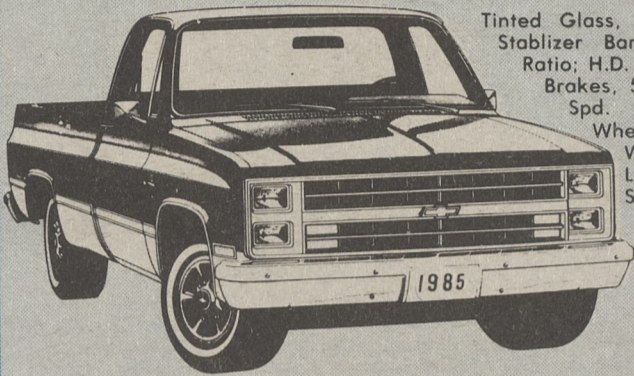

ALLEY
CHEVROLET

ST., KINGSTON, PA.

8-5474

MONTE CARLO SS

BERLINETTAS

6-DAY INVENTORY REDUCTION SALE

Knowingly, We Won't Be Undersold

'85 C-10 PICKUP

Tinted Glass, H.D. Shocks, Front Stabilizer Bar, Rear Axle, 2.73 Ratio; H.D. Rear Springs, Power Brakes, 5.0 Liter V8 Eng., 3-Spd. Auto. Trans., Tilt Wheel, P.S., Rally Wheels, Cargo Area Lamp, AM Radio. Stock No. 333

AS LOW AS **\$9778**

'85 K-10 4x4 PICKUP TRUCK

5.0 Liter V8 Engine, 4-Speed Auto. Trans. w/Overdrive, Tilt Steering Wheel, Rally Wheels, Cargo Area Lamp, Gauges, R. Step Bumper, Bench Seat. Stock No. 353

AS LOW AS **\$10,975**

'85 CAMARO 2-DR. SPORT COUPE

Tinted Glass, Body Side Moldings, Rear Defogger, Sport Mirrors, Rear Spoiler, 2.8 Liter MFI V6, Auto. Trans. w/Overdrive, Tilt Wheel, AM/FM Stereo radio, Rally Wheels, Plus Much More. Stock No. 139