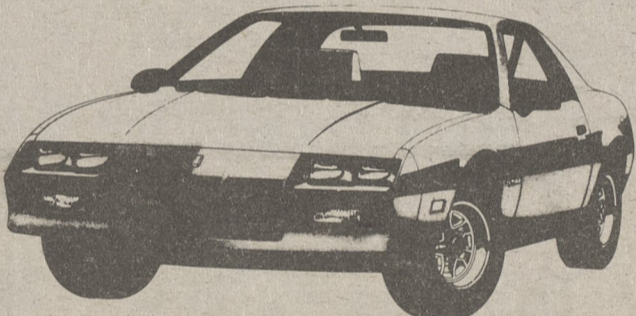

Tinted Glass, H.D. Shocks, Front Stabilizer Bar, Rear Axle, 2.73 Ratio; H.D. Rear Springs, Power Brakes, 5.0 Liter V8 Eng., 3-Spd. Auto. Trans., Tilt Wheel, P.S., Rally Wheels, Cargo Area Lamp, AM Radio. Stock No. 333

AS LOW AS **\$9778**

'85 K-10 4x4 PICKUP TRUCK

5.0 Liter V8 Engine, 4-Speed Auto. Trans. w/Overdrive, Tilt Steering Wheel, Rally Wheels, Cargo Area Lamp, Gauges, R. Step Bumper, Bench Seat. Stock No. 353

AS LOW AS **\$10,975**

'85 CAMARO 2-DR. SPORT COUPE

Tinted Glass, Body Side Moldings, Rear Defogger, Sport Mirrors, Rear Spoiler, 2.8 Liter MFI V6, Auto. Trans. w/Overdrive, Tilt Wheel, AM/FM Stereo radio, Rally Wheels, Plus Much More. Stock No. 139

AS LOW AS **\$9995**

'85 CAPRICE CLASSIC 4-DR. SEDAN

Tinted Glass, Body Side Moldings, Rear Window Defogger, Air Cond., Twin Remote Sport Mirrors, 4.3 Liter EFI V6, Auto. Trans., Tilt Wheel, Sport Wheel Covers, Auxiliary Lighting, AM/FM Radio. Stock No. 322