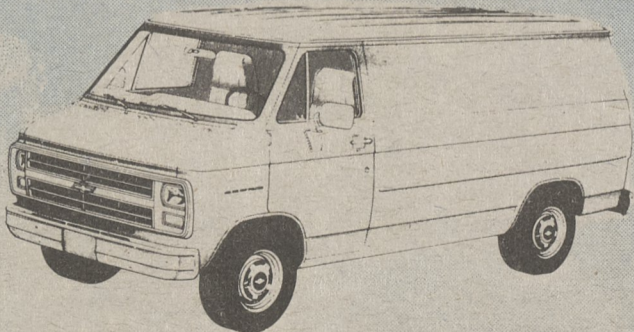

AS LOW AS **\$9778**

'85 K-10 4x4 PICKUP TRUCK

5.0 Liter V8 Engine, 4-Speed Auto. Trans. w/Overdrive, Tilt Steering Wheel, Rally Wheels, Cargo Area Lamp, Gauges, R. Step Bumper, Bench Seat. Stock No. 353

AS LOW AS **\$9995**

'85 CAPRICE CLASSIC 4-DR. SEDAN

Tinted Glass, Body Side Moldings, Rear Window Defogger, Air Cond., Twin Remote Sport Mirrors, 4.3 Liter EFI V6, Auto. Trans., Tilt Wheel, Sport Wheel Covers, Auxiliary Lighting, AM/FM Radio. Stock No. 322

AS LOW AS **\$10,993**

'85 CHEVY G-20 VAN

Tinted Glass, Rear Glass, Swing-Out Side Doors, H.D. Rear Springs, H.D. Power Brakes, 5.0 Liter V8 Eng., 4-Spd. Auto. Trans. w/Overdrive, Tilt Wheel, P.S., Rally Wheels. Stock No. 491

AS LOW AS **\$10,485**

'85 S-10 BLAZER

Folding Rear Seat, Tailgate Body, 2.8 Liter V6 Engine, 5-Speed Manual Trans. w/Overdrive, 20-Gal. Fuel tank, Tilt Steering Wheel, Power Steering, Wheel Trim Rings, Full Size Spare Tire, Gauges w/Trip Odometer. Stock No. 501