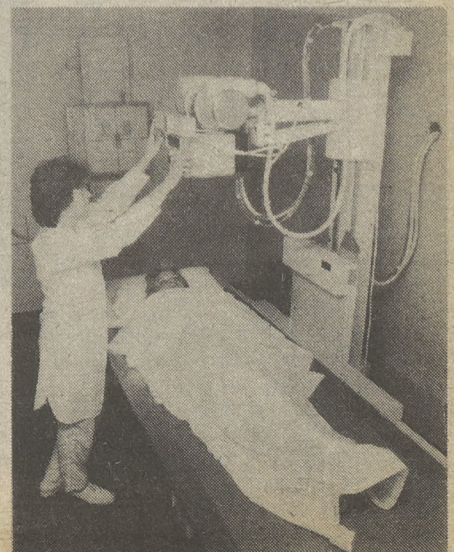

MERCY MEDICAL OFFICES

Offering: X-RAY PROCEDURES,
LABORATORY TESTS
PHYSICAL THERAPY
TREATMENTS

Located: Lake Street, Dallas, Pa.
(Adjacent To The College Misericordia Campus)

Hours:

X-RAY and LAB

Monday-Friday ..... 7:30 AM-6:00 PM
Saturday ..... 8:00 AM-12:00 PM
Sunday ..... Closed

PHYSICAL THERAPY*

Monday-Friday ..... 8:00 AM-4:30 PM
Saturday-Sunday Closed

*By Appointment Only

Call 675-8689

No Longer A Need
To Visit The Hospi-
tal For Many Diag-
nostic Tests and
Rehabilitative
Treatments