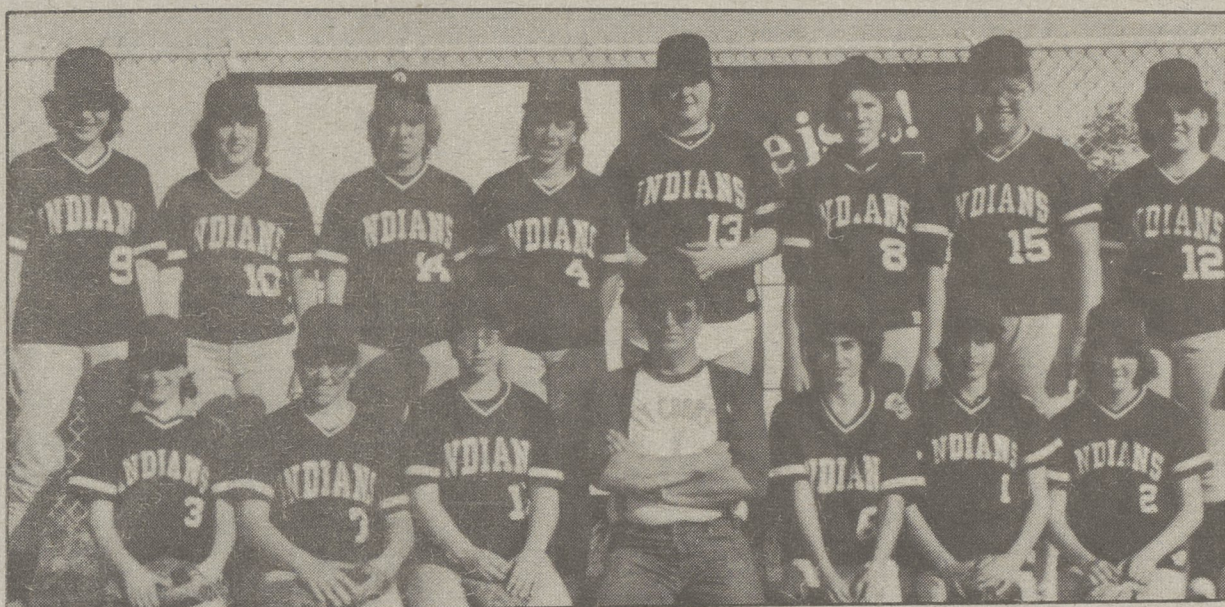

DODGERS SENIOR SOFTBALL — From left, first row, Laura Gunn, Joanne Boyle, Trina Cigarski, Wendy Bebey, Susan DeGennaro. Second row, Pam Smith, Kelly Norris, Patti Rish, Missy Yoniski, Debbie Levi, Molly Boyle and Coach Tom Yoniski.

DALLAS LIONS INDIANS SENIOR SOFTBALL — From left, first row, Dena Rebennack, Amy Herbert, Kim Yakowski, John Bergevin, manager; Lisa Hite, Kim Taylor, Amy Cutter. Second row, Amy Wesley, Dina Pomrinke, Donna Piatt, Larisa Bergevin, Chris Preece, Lisa Piatt, Mary Herbert, Lori Bartleson. Absent at the time of the photo was Jean Stahovec and Ruth Piatt, coach.