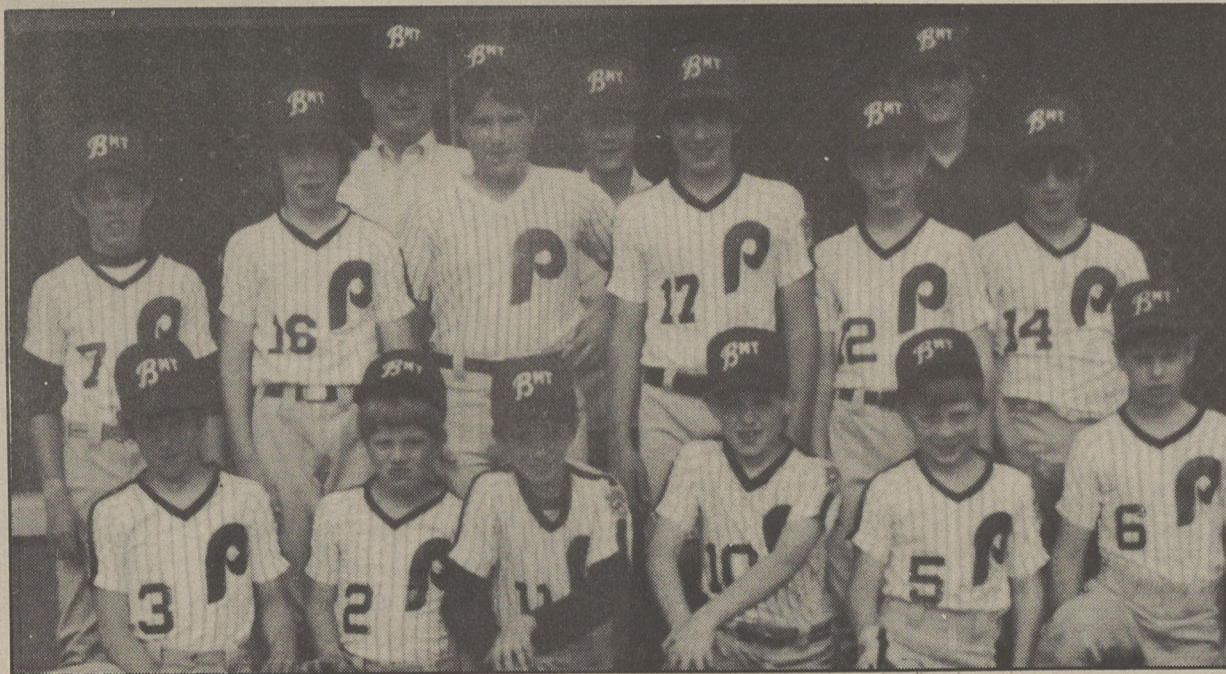

R.N. FITCH AND SONS ORIOLES MAJORS — From left, first row, Frank Natitus, Rich Kaskey, Tony Welgosh, Scott Bearly, Brian Karuza, Brian Miller. Second row, Jeff Dover, Eric Zimmerman, Scott Brody, Roy Phillips, Dave Grundowski, Mike Pisaneschi. Third row, Tom Brody, coach; Bob Shotwell, manager; Kit Karuza, coach.

SUBURBAN PROPANE PHILLIES MAJORS — From left, first row, Joseph Kelley, Jon Pomrinke, Chris Orloski, Sumner Bachman, Bob Casterline, John O'Donnell. Second row, Jim Fray, J.J. Straigis, Mike Mascali, B.J. Mannix, George Ladamus, Lenny Kelley. Third row, Joe Kelley, Chris Kelley, Bob Casterline.

ISAACS CHRYSLER-GMC TIGERS MAJORS — From left, first row, Dale Morris, Jay VanOrden, Pat Morris, Jim Donnelly, Mike Fino, Frank Tuzinski. Second row, Ken Klimovitz, Mike Farris, Clark VanOrden, Jay Lane, Dave Pitcavage, Mark Madura. Third row, Dave Morris, manager.