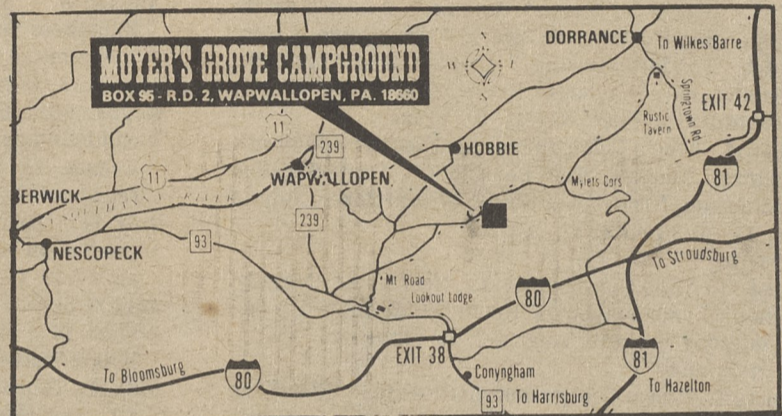

**NEW
LAKESHORE
CAMPING**

TENT SITES
FULL HOOKUPS
SHOWERS
DAY, WEEK OR SEASON

HANSON'S FAMILY RESORT

LAKESIDE DRIVE, HARVEYS LAKE

AMUSEMENT PARK

FISHING • BOATING • PICNICKING • SWIMMING

LARGEST ARCADE IN N.E. PA.

**OPEN DAILY
FOR THE SEASON**

**NEW AT
HANSON'S
PONTOON
BOAT RIDE
AND
BATHING
BEACH**

Sat., Sun., Tues., Wed. - 1 p.m.
Mon., Thurs., Fri. - 2 p.m.

DISCOUNT DAYS

Tuesday &
Wednesday
Kiddie Rides
10¢
Major Rides
20¢

Rides Open 1 p.m.

RESTAURANT OPEN DAILY 11 A.M.
FEATURING OUR OWN FRESH BAKED PIZZA

FOR CAMPING RESERVATIONS
GROUP OUTINGS, REUNIONS
FAMILY PICNICS

CALL
639-1642

**FREE ADMISSION • FREE PARKING
PICNICTABLES**

REDISCOVER OUR REGION'S GREATEST NATURAL WONDER

MOYER'S GROVE CAMPGROUND

Hobbie, Pa.

R.D. No. 2, Box 95, Wapwallopen, Pa. 18660

- ★ Championship Mini Golf
- ★ Full Hookups
- ★ Roller Skating
- ★ Hot Showers
- ★ Playground
- ★ Dumping Station
- ★ Swimming
- ★ Fishing
- ★ Recreation Hall
- ★ Camp Store
- ★ Entertainment, Sat., Evening
- ★ Movies

Our sites will handle trailers up to 31 ft. Tenters welcome.

Rustic cabins for rent. 30 minutes from Wilkes-Barre

PHONE 379-3375
AREA CODE 717