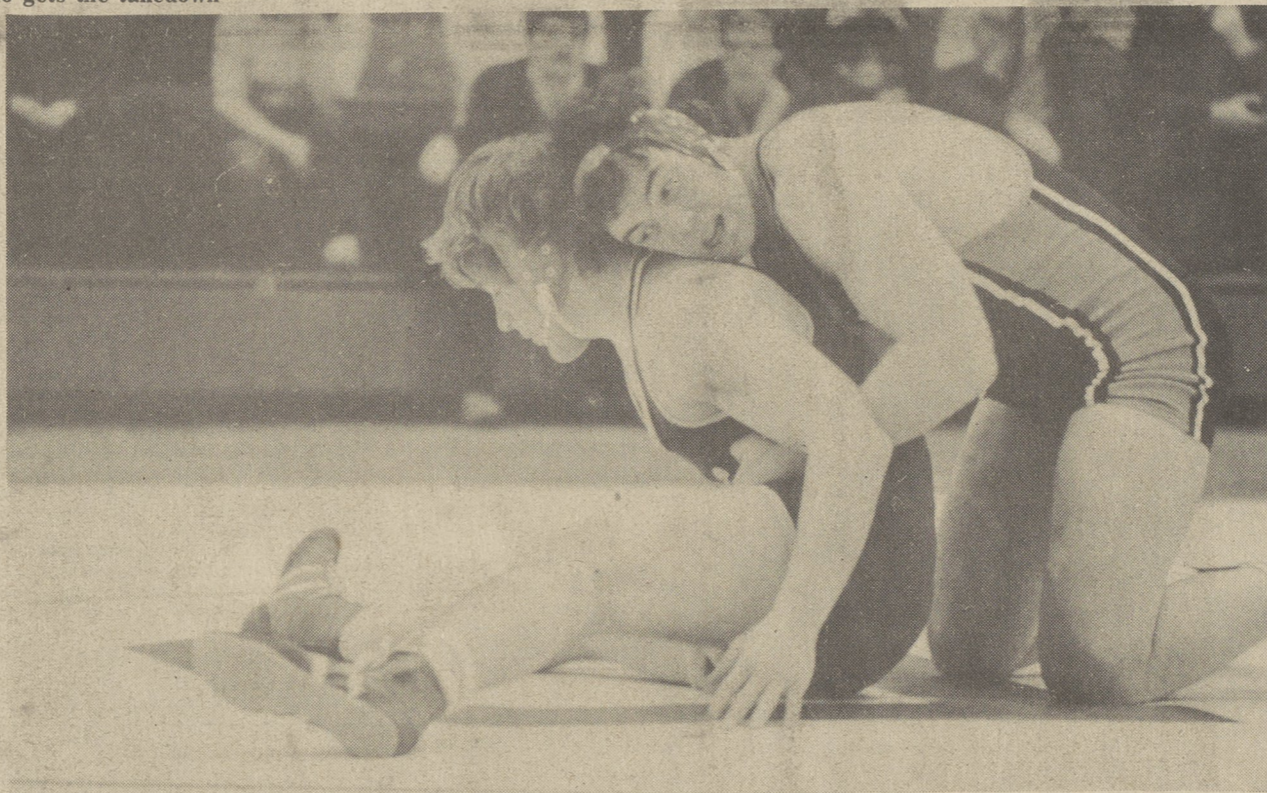

# 1983 Wrestling Athletes

D  
A  
L  
L  
A  
S

Andy Pryn, 155 lb. Dallas matman works himself out from under.

It's a tossup, who gets the takedown

L  
A  
K  
E  
-  
L  
E  
H  
M  
A  
N

Bill Griffin, 167 lb., Dallas wrestler tries for the take-down.