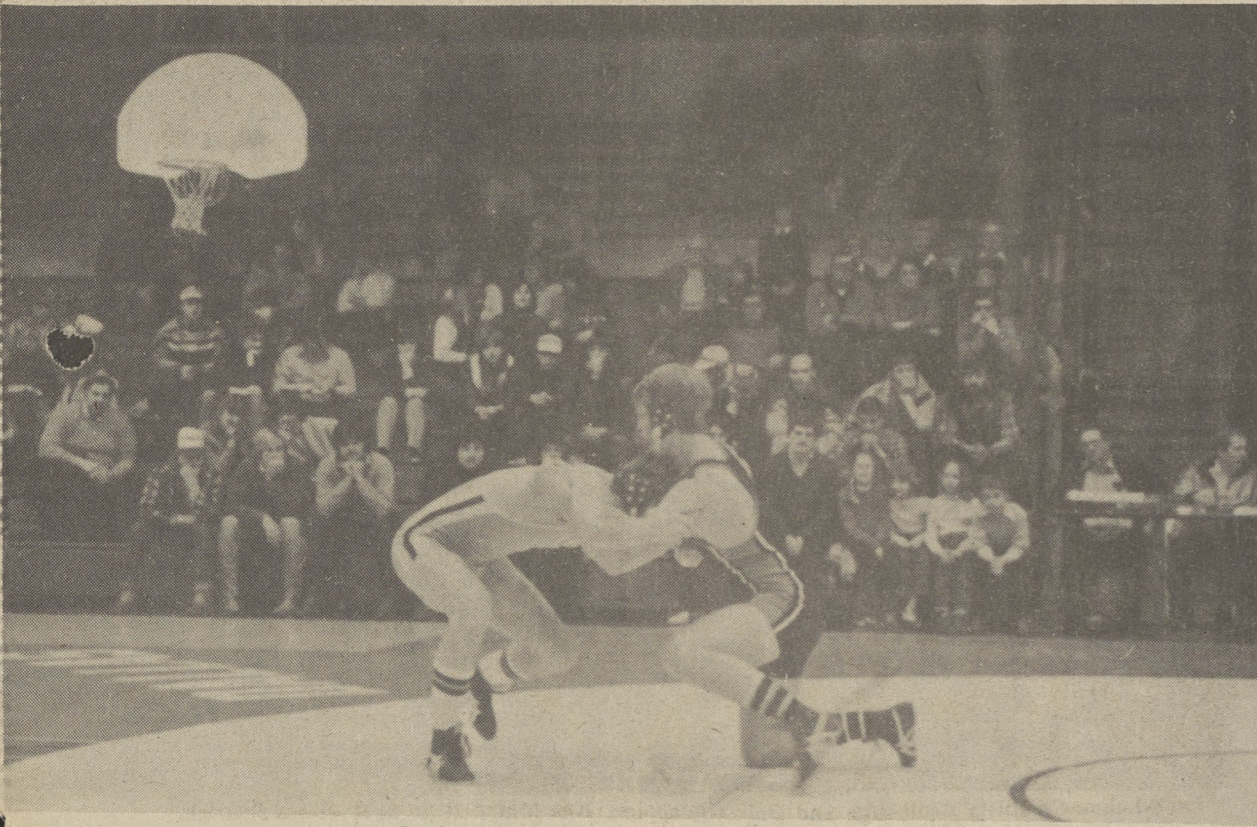

# 1983 Wrestling Athletes

D  
A  
L  
L  
A  
S

Andy Pryn, 155 lb. Dallas matman works himself out from under.

It's a tossup, who gets the takedown

L  
A  
K  
E  
-  
L  
E  
H  
M  
A  
N

Bill Griffin, 167 lb., Dallas wrestler tries for the take-down.