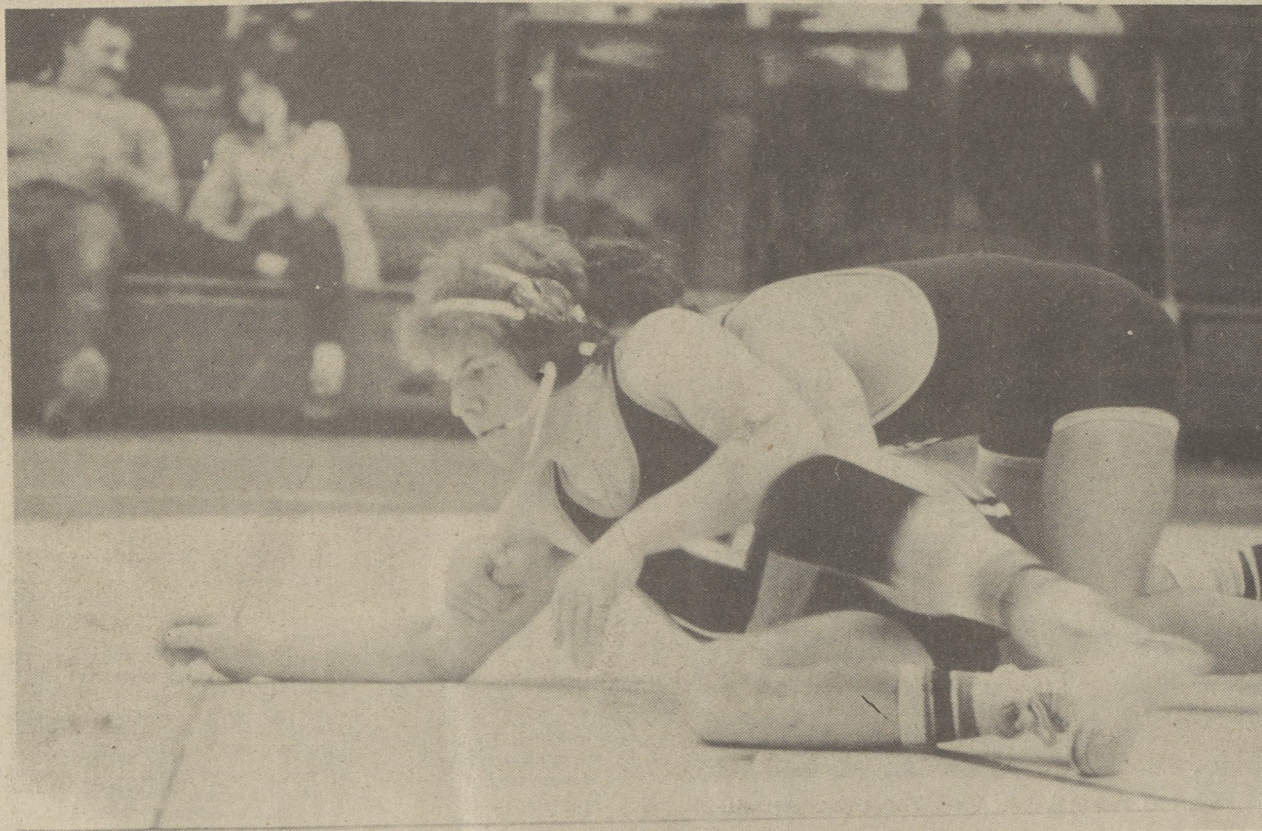

# 1983 Wrestling Athletes

D  
A  
L  
L  
A  
S

Andy Pryn, 155 lb. Dallas matman works himself out from under.

It's a tossup, who gets the takedown

L  
A  
K  
E  
-  
L  
E  
H  
M  
A  
N

Bill Griffin, 167 lb., Dallas wrestler tries for the take-down.