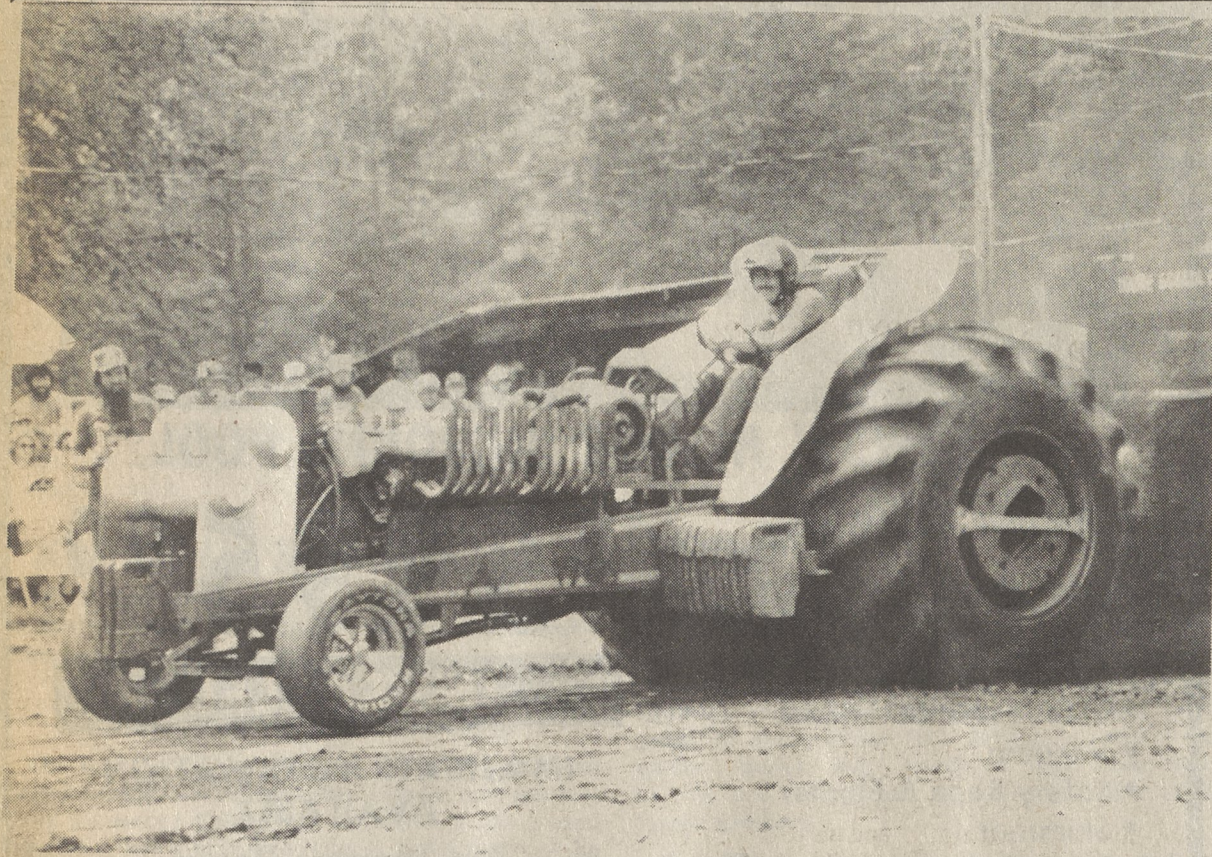

The Sports Post

A LOT OF PULL-Bob Whittenbrader did a lot of pulling with his huge tractor at last weekend's annual tractor pull held at the Lehman Horseshow grounds. Despite the

KEEP ON TRYING-Charlie Snyder of Lebanon kept on trying with his Ford 9600 but it wasn't enough to give him the top spot in last weekend's tractor pull at the Lehman Horseshow grounds. (Rod Kaye Photo)