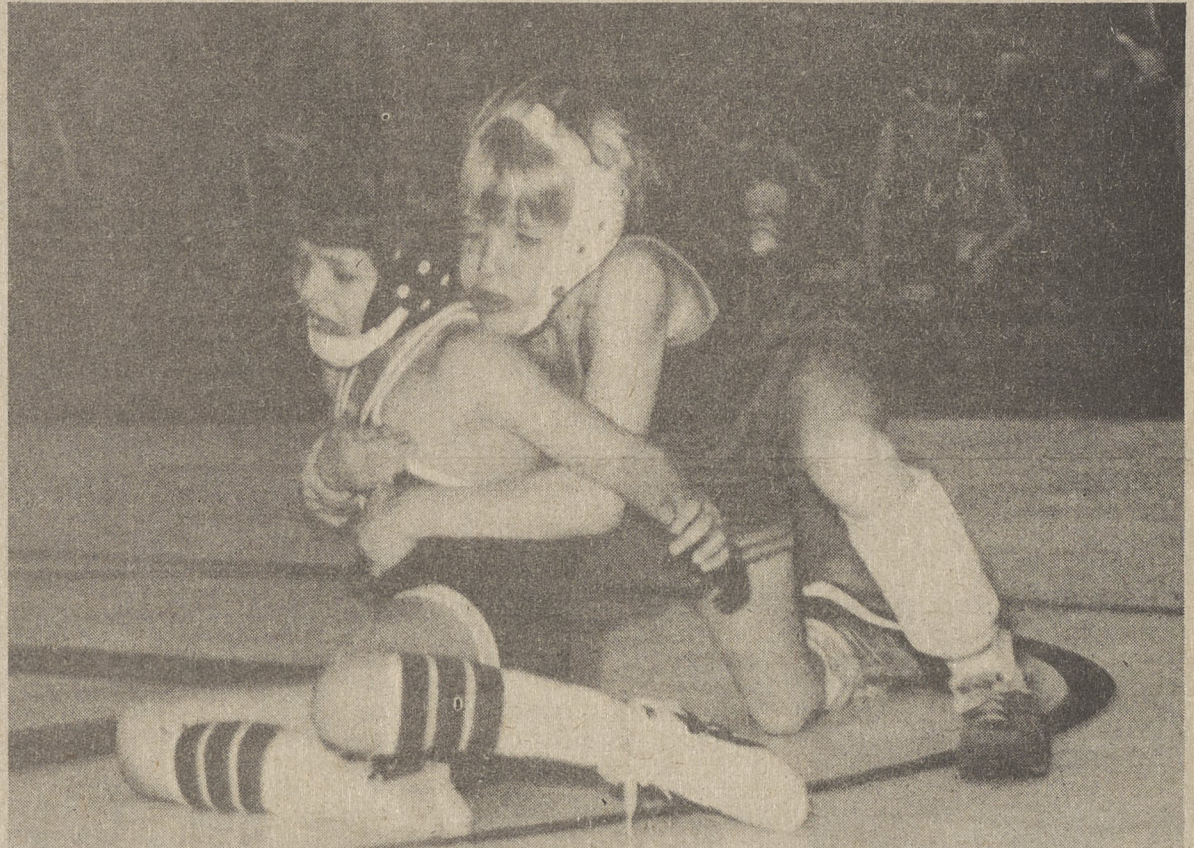

Wrestlers: the young and not so young

J. Nareonk (BM) C. Evertt YMCA

Photos by Paul Strasser and Mark Moran

J. Naugle (BM) is pinned by B. Biernacki YMCA

D. Mayers is urged on by team mates

Don Harris YMCA J.V. Wrestling holds Bobby Sawicki (BM) J.V. Junior High School.

Bill Rudick (left) Dallas holds on to Rusty Coolbaugh of Lehman in action last week. Coolbaugh won 9-7

Lehman Boosters send out S.O.S.

Walter Blejwas, the new president of the Lake-Lehman Area School Athletic Club, has an S.O.S. out for new members for that organization. The club meets the first and third Thursday evenings at 8 at the Castle Inn and Blejwas has issued a special invitation to all Lake-Lehman area residents to attend the next meeting on Thursday evening, Feb. 18. Help is needed if the club is to continue its extensive support of athletic activities in behalf of Lake-Lehman Area Athletic participants. The club has an especially varied menu in

T.J. Bagley of Dallas in back takes Ed Hallda of Lehman to the mat.

Rusty Coolbaugh (left) of Lehman tries to escape the hold of Dallas' Bill Rudick