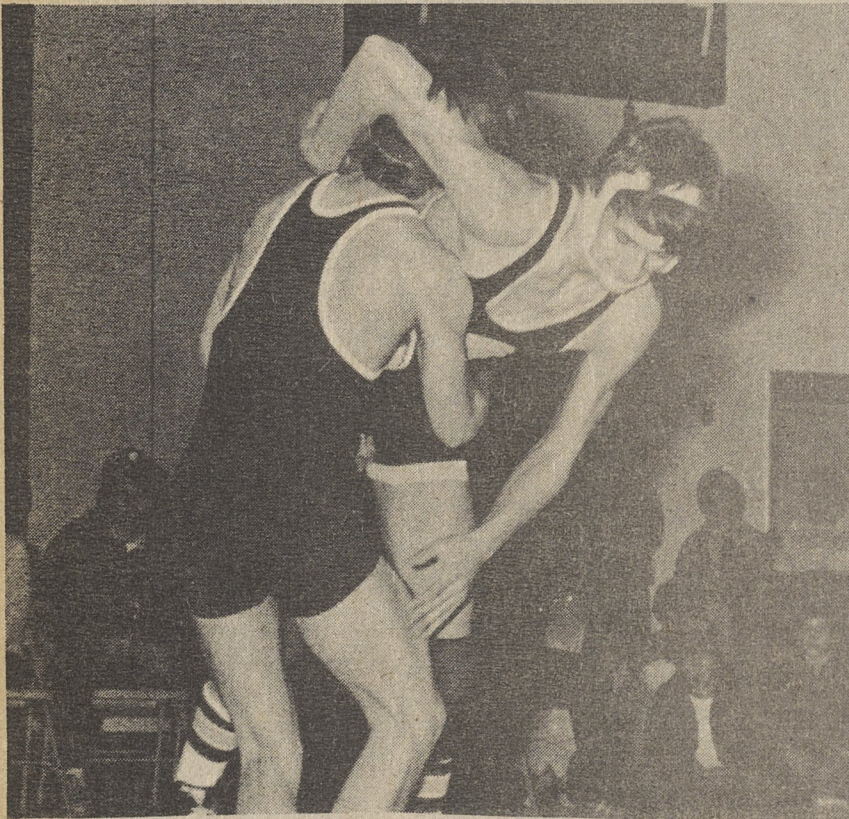

Wrestlers: the young and not so young

J. Nareonk (BM) C. Evertt YMCA

Photos by Paul Strasser and Mark Moran

J. Naugle (BM) is pinned by B. Biernacki YMCA

D. Mayers is urged on by team mates

Don Harris YMCA J.V. Wrestling holds Bobby Sawicki (BM) J.V. Junior High School.

Bill Rudick (left) Dallas holds on to Rusty Coolbaugh of Lehman in action last week. Coolbaugh won 9-7

Lehman Boosters send out S.O.S.

Walter Blejwas, the new president of the Lake-Lehman Area School Athletic Club, has an S.O.S. out for new members for that organization. The club meets the first and third Thursday evenings at 8 at the Castle Inn and Blejwas has issued a special invitation to all Lake-Lehman area residents to attend the next meeting on Thursday evening, Feb. 18. Help is needed if the club is to continue its extensive support of athletic activities in behalf of Lake-Lehman Area Athletic participants. The club has an especially varied menu in