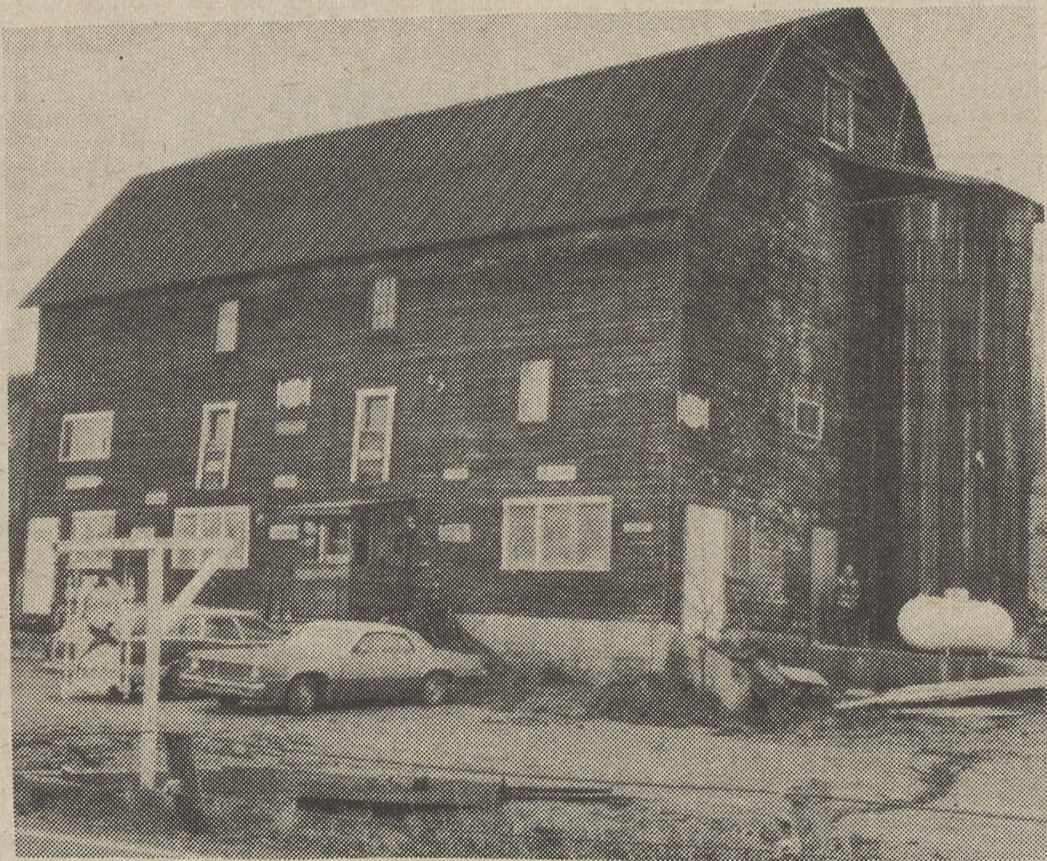

# Loyalsuck Outfitters

Route 87 South

Dushore Pennsylvania

PHONE 928-8167

Open Daily 8am-8pm

GUNS      AMMUNITION

ARCHERY

CAMPING