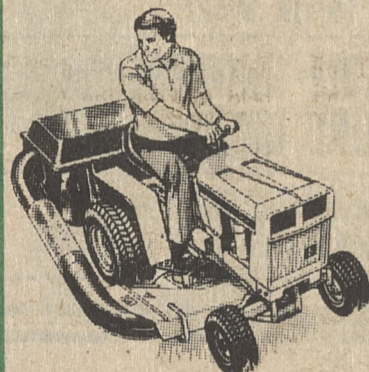

SAVE $200

AS LOW AS
reg. $1295

$1095