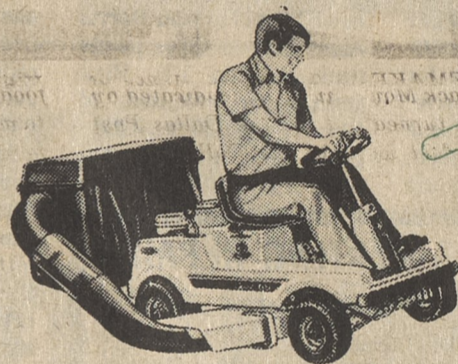

SAVE SAVE SAVE SAVE SAVE SAVE SAVE SAVE SAVE SAVE SAVE SAVE SAVE SAVE

GRAND OPENING

SALE—April 19-20-21-22

UNCLE MIKE'S

EQUIPMENT & WELDING

(FORMERLY A. F. WALTERS)

Memorial Highway, Dallas

675-1869

Open Thursday, Friday, Saturday - 8 a.m. to ?

SAVE $200

AS LOW AS
reg. $1295

$1095

Cub Cadet® Lawn and Garden Tractors with automotive frames and all-steel drive trains. Tough, fast, durable and versatile. Dozens of attachments available for year-round use. Choose from 5 models, 10 to 16 hp, hydrostatic or gear drive.
Model 1000

SAVE $436

reg. $2286 SALE

$1850

ASK YOUR NEIGHBOR—
HE PROBABLY HAS ONE

SAVE $55

AS LOW AS

Cadet® Riding Mowers for fast, smooth cutting. Choose the 85 with 32" twin-blade cut, 8 hp engine and key start... or the 55 with 28" cut and 5 hp engine. Both have on-the-go mower controls.

$975

List price $1030

SAVE $40

NOW ONLY

$299

reg. $339

TRADE'N SAVE

1100 Cub Cadet® Lawn and Garden Tractor with 11 hp engine, power take-off, built-in creeper drive, rugged automotive chassis, optional 3-point hitch, 38" rotary mower and other attachments available.

Mower Optional

Optional 38" mower $295

AS LOW AS

$1649

Register For FREE Door Prizes (No Purchase Necessary)

SAVE

10% DISCOUNT ON ALL PARTS

FOR PROFESSIONAL RESULTS, TRUST A SEASONED HAND

Genuine Parts — Factory Service Always Available

SAVE SAVE SAVE SAVE SAVE SAVE SAVE SAVE SAVE SAVE SAVE SAVE SAVE SAVE