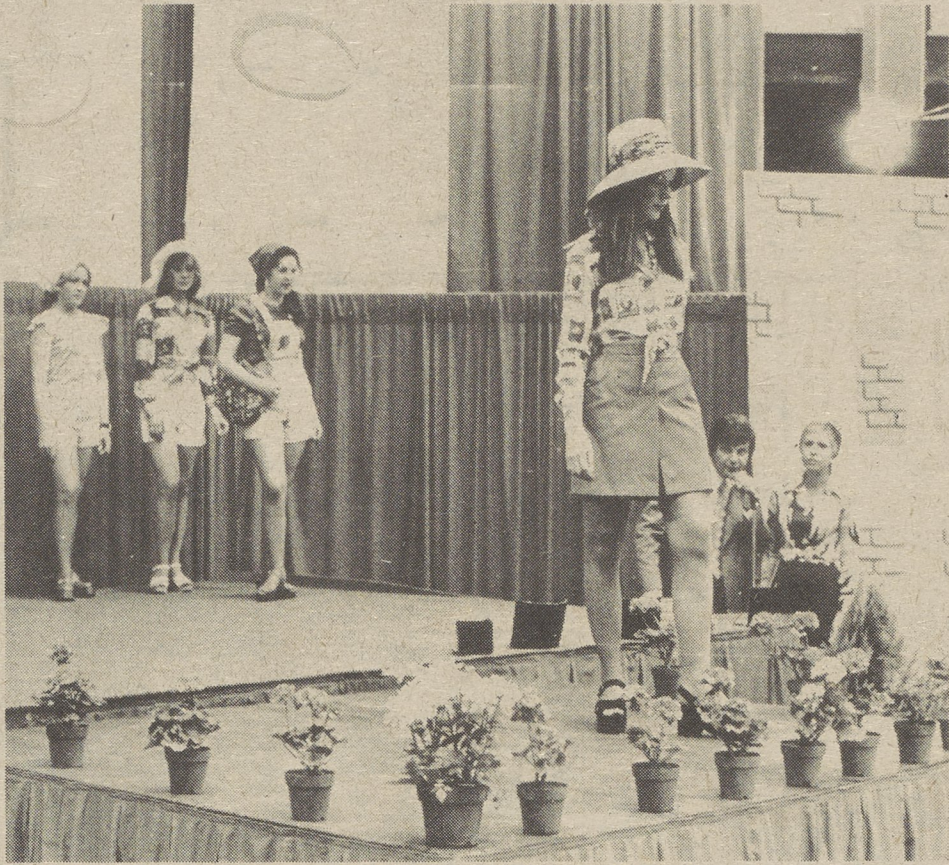

# The Miss Wyoming Valley Pageant Fashion Shows

The three fashion shows will take place Thursday, Friday, and Saturday evenings on the main stage at 8:00 p.m. All fashions will be modeled by the 10 Miss Wyoming Valley Finalists and the reigning 1975 Miss Wyoming Valley, Debbie Gorzowski.