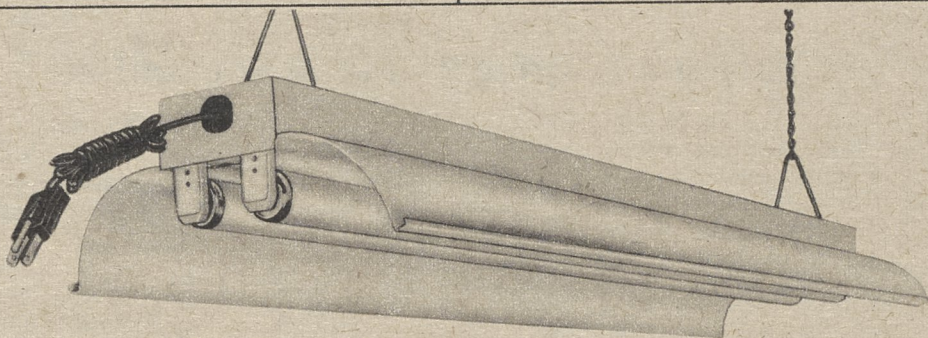

- Photoelectric cell does all the work. It turns the light on at dusk/off at dawn
- Long-life mercury ballast with shatter-resistant refractor
- 175 watt

(62-3182, 3) reg. \$39.95

SAVE \$4.07

\$35⁸⁸

**YOUR
CHOICE:**

**120 volt
240 volt**

48" Utility Shop Light

(62-3480) reg. \$14.95

- Lighting for workshop, garage, basement, or storage area
- White, rust-resistant finish
- Ready to hang. Complete with 4' cord, plug and chain • UL listed