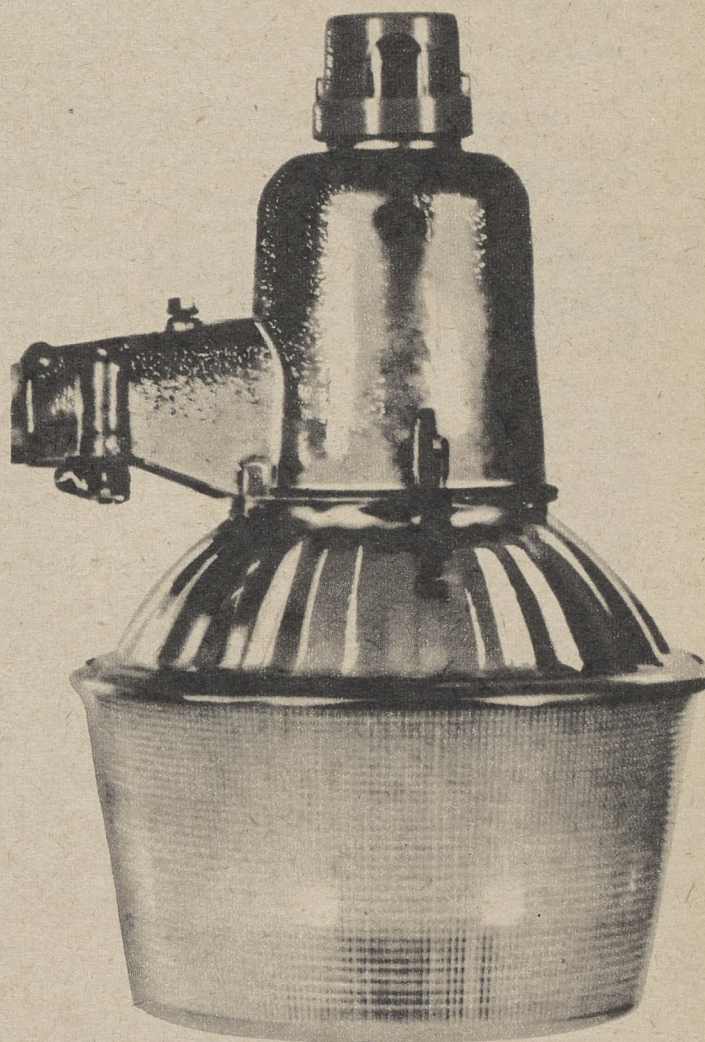

**SAVE
\$5⁰⁰**

**12/2
Non-Metallic Cable
with Ground**

- Plastic jacketed for corrosion resistance
- 25 amp, 125 volt power rating

(62-1001) **SAVE \$5.00**
250' roll **\$21.95**
reg. \$26.95

**Be secure
with a GE
dusk-to-dawn
security light!**

- Photoelectric cell does all the work. It turns the light on at dusk/off at dawn
- Long-life mercury ballast with shatter-resistant refractor
- 175 watt

(62-3182, 3) reg. \$39.95

SAVE \$4.07

\$35⁸⁸

**YOUR
CHOICE:**