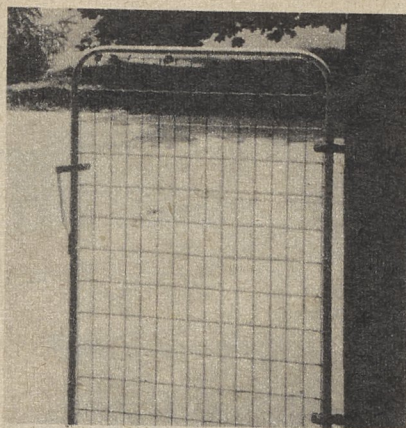

### 3'6" Chain Link Gate

- Rigid gate features square welded construction
- Hinges and latches are designed for permanent ease of operation

(69-4675)

**Only \$37.59**

### Non-Climbable Gate

- 3' tall gate made of long-lasting chain link fabric
- Plain top design

36" high (69-5640)    48" high (69-5645)

**\$21.95      \$25.75**