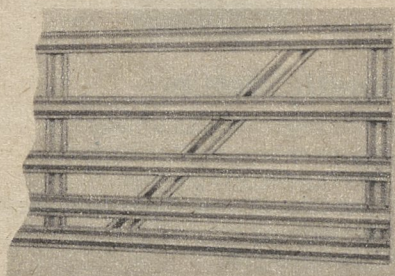

### Galvanized Gates

- Sturdy 5-panel construction with rolled edges for animal safety
- Strong, riveted construction for no buckling
- 46<sup>1</sup>/<sub>2</sub>" high

12' \$33.95 (69-0761)

**Sale \$29.95**

Also available: 10', 14', 16'

Charge 3 convenient ways—Telmark—Agway's own credit plan, BankAmericard or Master Charge.

Some items not stocked at all Agway stores.