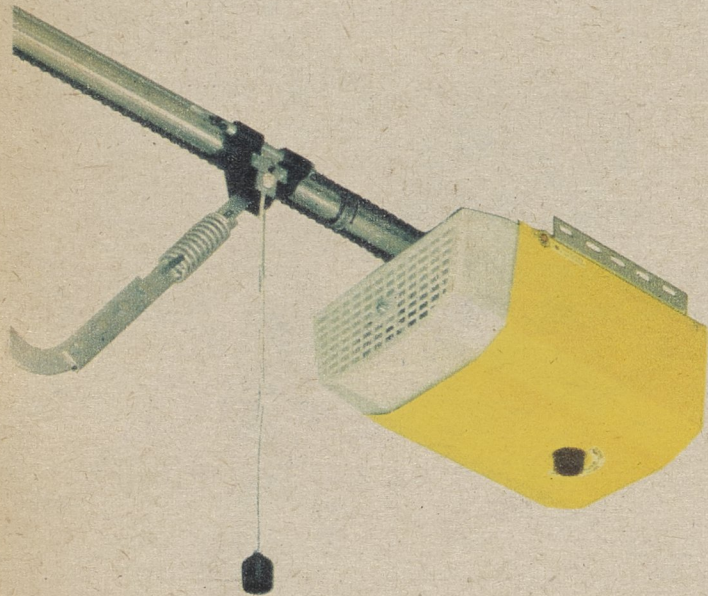

Remote control for safety and comfort!

Stanley

Garage Door Opener ADVS-1

- Instant safety reverse
- Chain drive
- Includes solid state radio controls
- Lets you stay in your car on stormy days

(61-5598) reg. \$169.95

SAVE \$31.95 **Sale \$138⁰⁰**

Stanley

Garage Door Opener ADVS-2

- With two transmitters

(61-5599) reg. \$195.50

SAVE \$48.50 **Sale \$147⁰⁰**

Flag Pole and Flag

- 3' x 5' cotton flag
 - Sturdy Tel-O-Post with rustproofing inside and out
 - Complete with hardware and 27' rope
- (69-5930) **SAVE \$5.20**
Reg. \$25.15 **Sale \$19.95**

Replacement Flag

- 3' x 5' cotton flag
 - Colorfast and durable in sun and rain
 - Durable seam construction
 - Finished with strong, white canvas heading and brass grommets
- (69-5931) **SAVE \$1.00**
Reg. \$8.95 **Sale \$7.95**

14" x 24" Cocoa Door Mat

- Catches in-coming dirt like nothing else!
 - Natural cocoa fibers absorb water, too!
- (72-4520) **SAVE 10%**
Reg. \$2.99 **Sale \$2.68**

Steel Clothes Pole

- 8'6" steel pole with 4' cross arms
 - Easy to anchor
 - White enamel finish
 - Enameled end caps
- (74-2799) reg. \$14.25