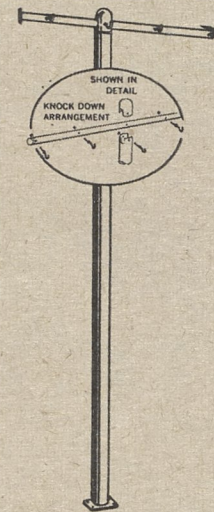

SAVE \$31.95 **Sale \$138⁰⁰**

Stanley

Garage Door Opener ADVS-2

- With two transmitters

(61-5599) reg. \$195.50

SAVE \$48.50 **Sale \$147⁰⁰**

Flag Pole and Flag

- 3' x 5' cotton flag
 - Sturdy Tel-O-Post with rustproofing inside and out
 - Complete with hardware and 27' rope
- (69-5930) **SAVE \$5.20**
Reg. \$25.15 **Sale \$19.95**

Replacement Flag

- 3' x 5' cotton flag
 - Colorfast and durable in sun and rain
 - Durable seam construction
 - Finished with strong, white canvas heading and brass grommets
- (69-5931) **SAVE \$1.00**
Reg. \$8.95 **Sale \$7.95**

14" x 24" Cocoa Door Mat

- Catches in-coming dirt like nothing else!
 - Natural cocoa fibers absorb water, too!
- (72-4520) **SAVE 10%**
Reg. \$2.99 **Sale \$2.68**

Steel Clothes Pole

- 8'6" steel pole with 4' cross arms
 - Easy to anchor
 - White enamel finish
 - Enameled end caps
- (74-2799) reg. \$14.25

SAVE \$2.30
Sale \$11.95

Mailbox

- 7 1/2" H x 6 1/4" W x 18 1/2" L galvanized box with a red flag
- Postmaster approved design

(61-2504)
reg. \$4.69

SAVE \$1.03
Sale \$3.66

5/8" Nylon Hose

- Nylon tire cord reinforced for long life
- Four-ply construction
- Stays flexible in all kinds of weather