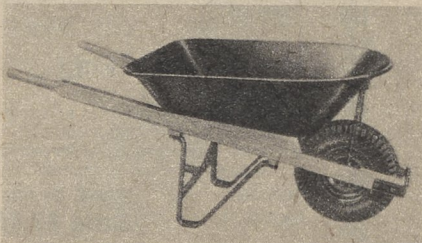

### Pacer 3 Cu. Ft. Wheelbarrow

- Solid metal body with weather-resistant, painted surface
- Wheels have permanently lubricated wheel bearings

(82-3000)

Reg. \$16.29

**SAVE \$3.00**

**Sale \$13.29**

### Cyclone Lawn Spreader

- Broadcast spreader spreads seed, fertilizer, weed, and pest control products—up to 8' wide swath
- Big 40 lb. capacity
- Uniform dispersal of materials provides professional results
- 8" wheels are easy rolling even over rough ground

### Jackson 4 1/2 Cu. Ft. Wheelbarrow

- Steel seamless tray with rust-resistant coating
- Pneumatic tires for turf saving, easy rolling

(82-3003)

Reg. \$54.69

**SAVE \$8.00**

**Sale \$46.69**

### 10 Cu. Ft. Trailer Cart

- Hitches to lawn and garden tractor
- 48" x 30" x 12" epoxy-painted steel body
- Smooth rolling tires with oil-lube bearings

(82-1603)

Reg. \$116.95

**SAVE \$20.00**

**Sale \$96.95**