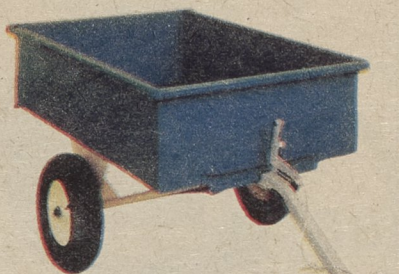

### Pacer 3 Cu. Ft. Wheelbarrow

- Solid metal body with weather-resistant, painted surface
- Wheels have permanently lubricated wheel bearings

(82-3000)

Reg. \$16.29

**SAVE \$3.00**

**Sale \$13.29**

### Cyclone Lawn Spreader

- Broadcast spreader spreads seed, fertilizer, weed, and pest control products—up to 8' wide swath
- Big 40 lb. capacity
- Uniform dispersal of materials provides professional results
- 8" wheels are easy rolling even over rough ground

### Jackson 4 1/2 Cu. Ft. Wheelbarrow

- Steel seamless tray with rust-resistant coating
- Pneumatic tires for turf saving, easy rolling

(82-3003)

Reg. \$54.69

**SAVE \$8.00**

**Sale \$46.69**

### 10 Cu. Ft. Trailer Cart

- Hitches to lawn and garden tractor
- 48" x 30" x 12" epoxy-painted steel body
- Smooth rolling tires with oil-lube bearings

(82-1603)

Reg. \$116.95

**SAVE \$20.00**

**Sale \$96.95**