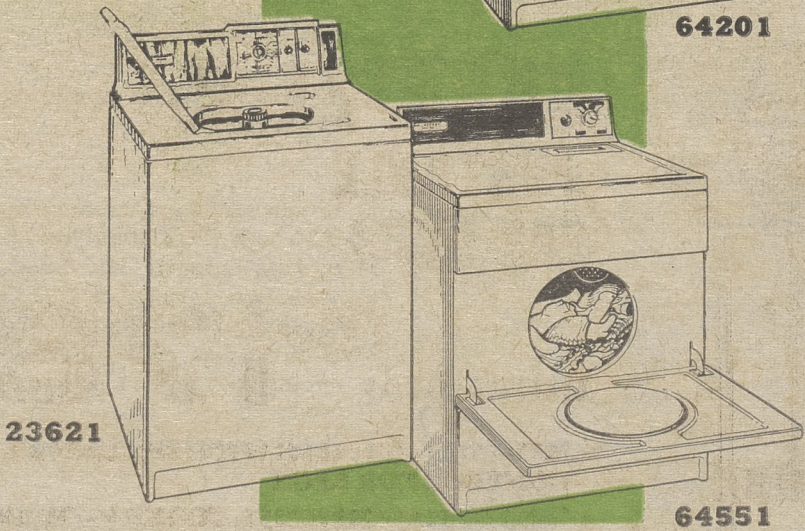

- 3-Temperatures, Normal, Permanent Press, and Delicate Cycles

\$149
If Bought Separately

PAIR PRICE \$398

4-Cycle, 2-Speed Washer

- 5 Wash/Rinse Temperature
- 3 Water Levels, 2 Speed Motor
- Permanent Press, Pre-wash, Normal and Delicate-Knit Cycles