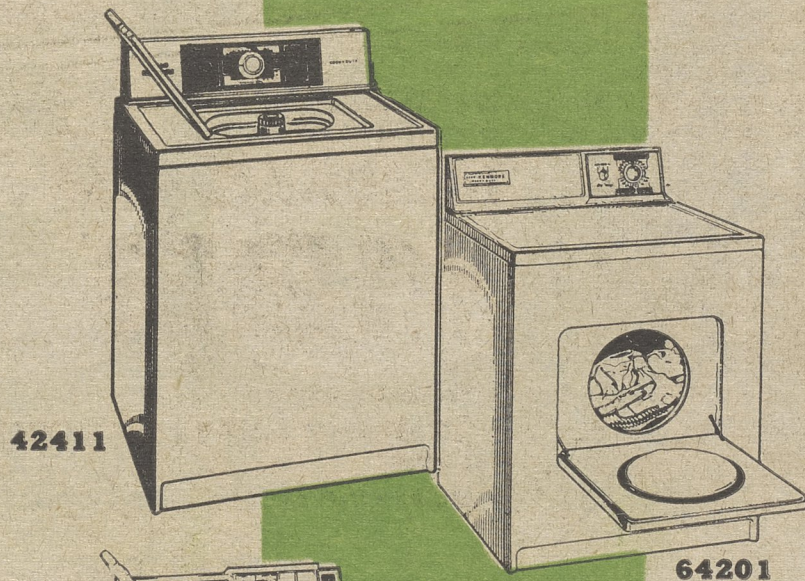

PAIR PRICE $328

Large Capacity Washer

- 2 Cycles, Permanent Press or Normal
- 3 Wash/Rinse Temperatures

$199
If Bought Separately

Large Capacity Electric Dryer

- 3-Temperatures, Normal, Permanent Press, and Delicate Cycles

$149
If Bought Separately