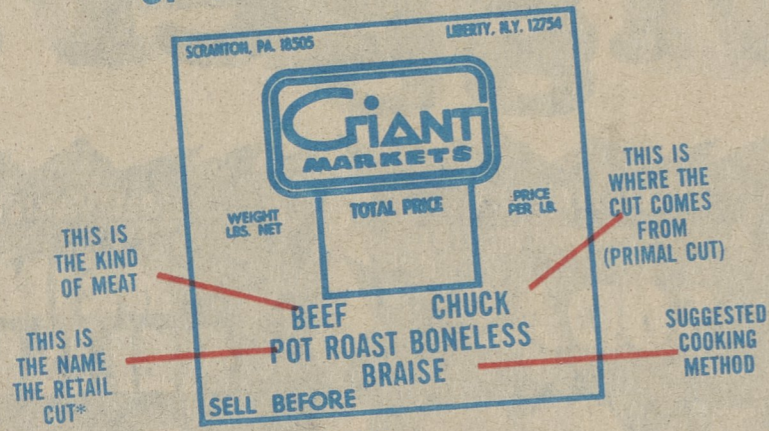

NOW ... More help for our home-makers from your home-owned supermarkets ...

NEW MEAT IDENTITY LABELS

CONFORMING TO NATIONWIDE STANDARDS OF THE FOOD INDUSTRY

WE GLADLY REDEEM FEDERAL FOOD COUPONS

Supplement to the Dallas Post Thurs., June 27, 1974.

PRICES EFFECTIVE MONDAY, JUNE 24 THRU SATURDAY, JUNE 29. QUANTITY RIGHTS RESERVED - NO SALES TO DEALERS

U.S.D.A. CHOICE BEEF CHUCK

BLADE STEAK (FORMERLY CHUCK STEAK 1st CUT)

lb. **68¢**

U.S.D.A. CHOICE BEEF CHUCK

7-BONE STEAK (FORMERLY CHUCK STEAK, CENTER CUT)

lb. **78¢**

EXTRA LEAN GROUND BEEF

3-lbs. or more lb. **98¢**

UNDER 3-LBS. lb. \$1.05

U.S.D.A. CHOICE BEEF CHUCK **BONELESS POT ROAST** (FORMERLY BONELESS CHUCK ROAST) **\$1.08** lb.

FARMLAND or DELI DELIGHT **PICKLED CORNED BEEF** **\$1.19** lb.

ARMOUR **LONG BOLOGNA** BY THE PIECE **78¢** lb.

ARMOUR PRE-CUT - WHITE **AMERICAN CHEESE** **\$1.38** lb.

Seafood

FANCY **TURBOT FILLET** **89¢** lb.