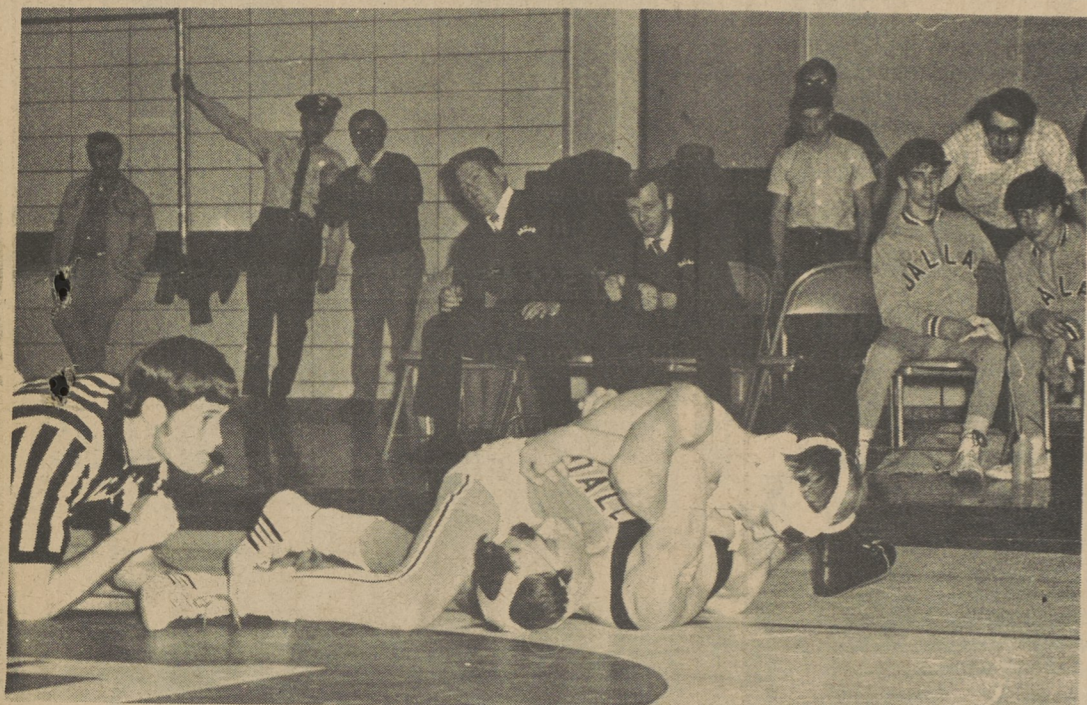

sports

The Dallas Post (D. KOZEMCHAK)

Dallas' Warren Boyes pins Jim Cook in 1:28 of the 112 bout against Lake-Lehman