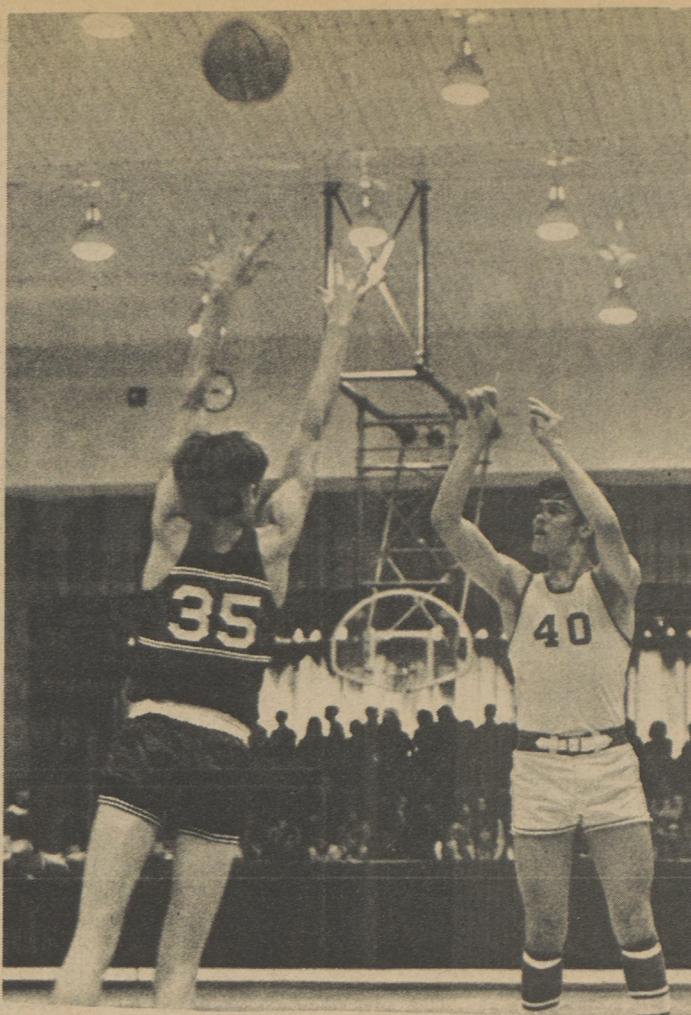

Ed Labatch (40) Dallas, shoots over the head of his Seminary opponent in last week's game which ended as a heartbreaker for the Mounts when they lost by 1 point.