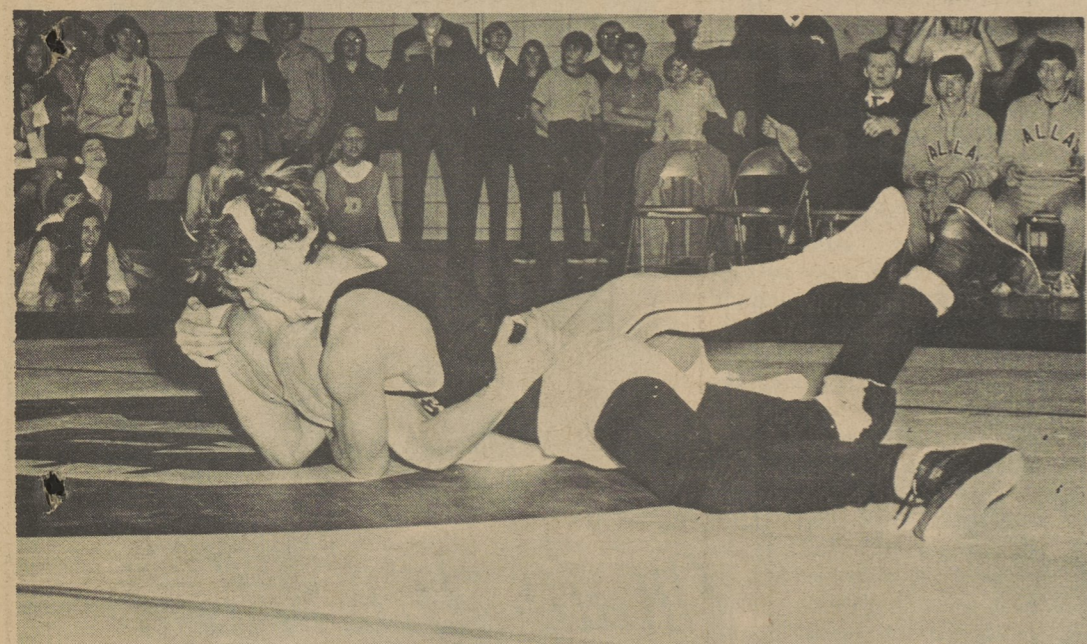

With less than 15 seconds left on the clock and Dallas trailing by 1, Tony Fannick grabbed a rebound, raced the length of the floor and threw in a 20 foot shot to give Dallas the final lead, 77-76. A shot by Gene Fische with only one second on the clock narrowly missed.

Dallas appeared to be in control as they led 13-6 at the end of the first quarter but Sem rallied with an explosive 21 point second quarter performance to bring them within 3 of the first half champs, 30-27.

Five of the six Dallas players managed to score and four of them hit double figures. Chip Hoffecker and Tony Fannick led Dallas with 14 apiece, followed by Labatch with 12; Novroski with 11 and Hochhalter with 2.

The Dallas Post (D. KOZEMCHAK)

Bruce Goeringer loses a 4-1 decision to Lake-Lehman's Vito Pilosi at 154 in Saturday's contest.

LADIES

Get the USEFUL EFFECTS of PLASTIC SURGERY at NO RISK. Take off 15 years immediately, no one else need know how this amazing transformation is attained.