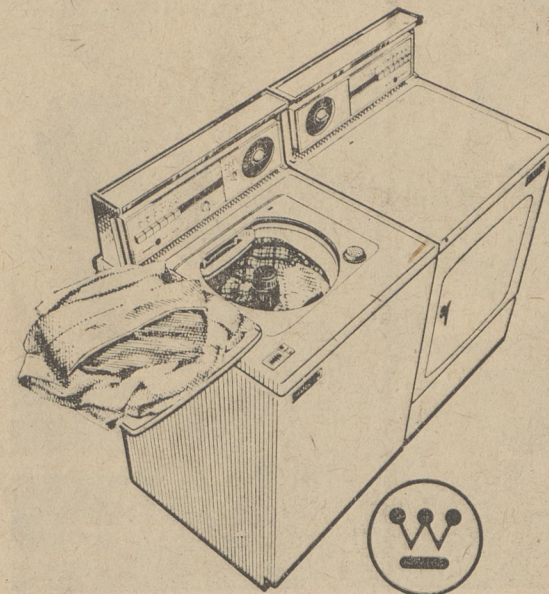

WHITESELL BROS. PLEDGES Factory Guaranteed Service