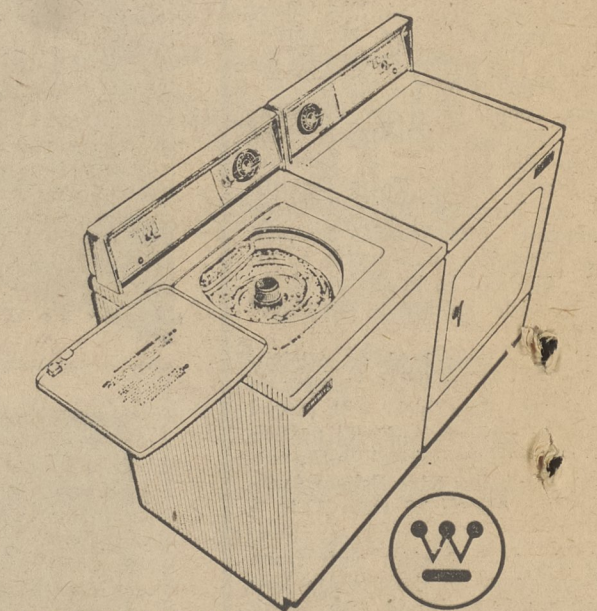

Westinghouse HEAVY DUTY 16

Permanent Press Washer and Dryer Model LAJ450/454 Agitator Washer

Water saver control with Reset setting • Normal and Gentle agitation/spin speeds • True 16 pound capacity • Double action washing • Heavy duty transmission and stabilizer system • Five water temperature selections including three Permanent Press settings • Normal and Gentle wash settings on timer • Lint filter and recirculating system • Safety lid lock • Porcelain enamel wash basket, top and lid.

Model LAJ454 has above features plus Suds Return system which saves hot, sudsy water from one load of clothes for re-use for the next load.

Model DEJ450 Electric Dryer

True 16 pound capacity • Four drying temperature selections including Auto-Dry/Permanent Press, Regular, Low, Air Fluff • Time Dry and Auto-Dry settings on timer • Easy-to-reach lint collector • Balanced air flow system • Multiple exhausting • Safety door switch • Porcelain enamel basket.