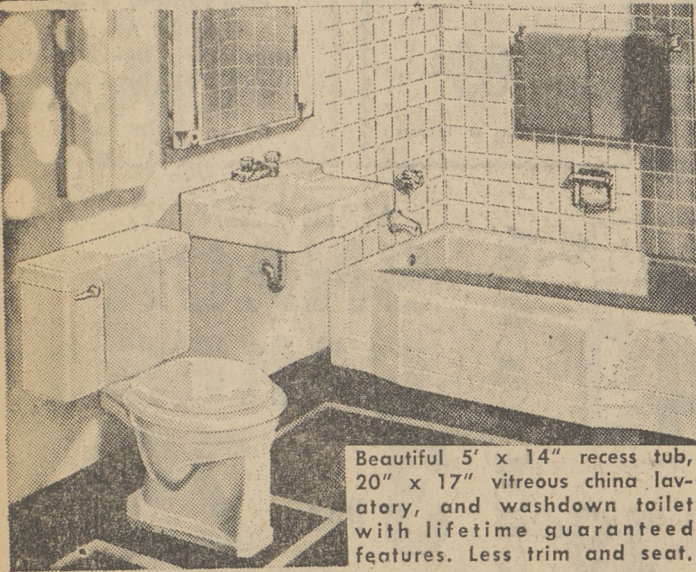

Puzzled ---
WHERE TO FIND
THE RIGHT
MATERIAL AT
THE RIGHT PRICE?
GO TO

9 BIG SALE DAYS

Plumbing

3-PIECE Bathroom $99.