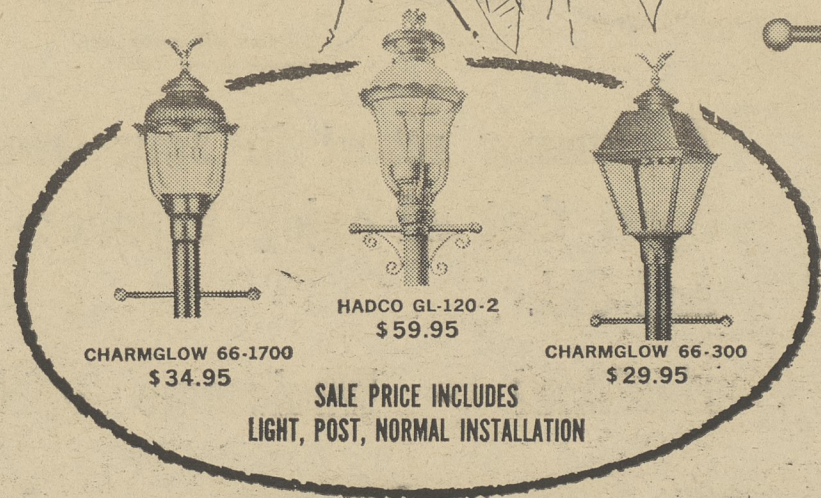

Gaslight
the return to elegance

GASLIGHT SALE

Only $2⁰⁰ Per Month

A radiant gaslight glows a welcome from your front yard, patio or garden . . . and adds charm and distinction to your home. Traditional or contemporary models; many available in black or white.

- Free normal installation on Company lines
- Operational cost: $1.50 monthly flat rate
- No money down
- Only $2.00 per month for any sale model
- No carrying charge

THE GAS COMPANY

PENNSYLVANIA GAS AND WATER COMPANY
The largest public utility with headquarters in Northeastern Pa.