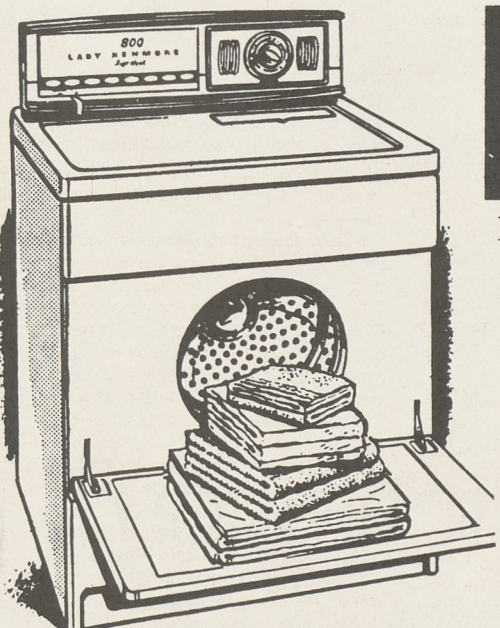

You Can Count on Us... Quality Costs No More at Sears

Exclusive Kenmore Self-Cleaning Lint Filter
Saves Work—Gives You Brighter, Lint-Free Clothes

Big 12-lb. Lady Kenmore Automatic Washers

Self-Cleaning Lint Filter
Only Kenmore has it! Works full time, traps lint, disposes of it automatically. Never needs cleaning! Hands never touch it!

YOU Can Trust Sears One-Price Price Tags!

EVERYONE Pays the Same Low Price!

COMPARE Sears Low, Low Prices!

CHECK Sears Features!

2 Speeds, 9 Cycles

- Touch a button, turn a dial to set correct time, speed, water temperature
- Infinite water level; automatic bleach, rinse additive dispenser; safety switch
- Super Roto-Swirl agitator; console light; porcelain top, lid, tub for easy care

for All-Fabric Care

\$238

***NO MONEY DOWN**
No Payments 'til Feb. 1st
Up to 36 Months to Pay

Exclusive "SOFT-HEAT"—Yours Only on Our Lady Kenmore

Electric Dryers

Sears Low Price

\$170

- Exclusive "SOFT-HEAT" dries clothes more gently... softer and fluffier than ever before! "Air" fluff setting, too
- Top-mounted lint screen; air freshener
- Fully-lighted console; interior light
- Load-A-Door; safety switch; much more