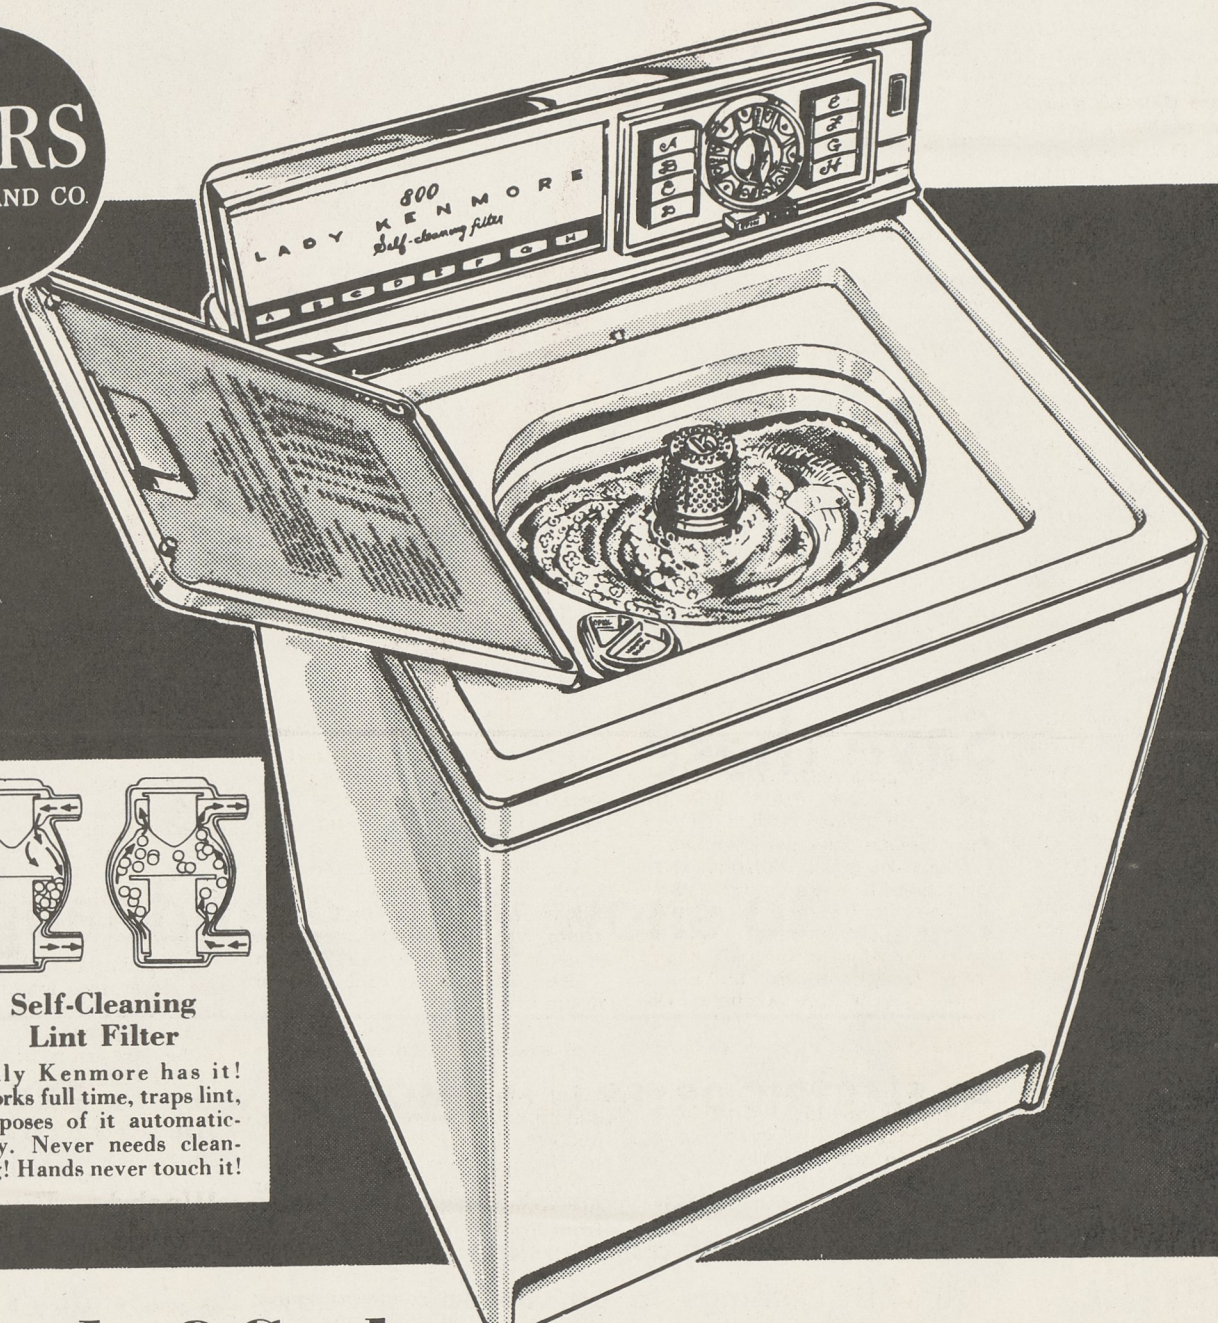

You Can Count on Us... Quality Costs No More at Sears

Exclusive Kenmore Self-Cleaning Lint Filter
Saves Work—Gives You Brighter, Lint-Free Clothes

Big 12-lb. Lady Kenmore Automatic Washers

Self-Cleaning Lint Filter
Only Kenmore has it! Works full time, traps lint, disposes of it automatically. Never needs cleaning! Hands never touch it!

YOU Can Trust Sears One-Price Price Tags!

EVERYONE Pays the Same Low Price!

COMPARE Sears Low, Low Prices!

CHECK Sears Features!

2 Speeds, 9 Cycles

- Touch a button, turn a dial to set correct time, speed, water temperature
- Infinite water level; automatic bleach, rinse additive dispenser; safety switch
- Super Roto-Swirl agitator; console light; porcelain top, lid, tub for easy care

for All-Fabric Care

\$238

***NO MONEY DOWN**
No Payments 'til Feb. 1st
Up to 36 Months to Pay

Exclusive "SOFT-HEAT"—Yours Only on Our Lady Kenmore

Electric Dryers

Sears Low Price

\$170

- Exclusive "SOFT-HEAT" dries clothes more gently... softer and fluffier than ever before! "Air" fluff setting, too
- Top-mounted lint screen; air freshener
- Fully-lighted console; interior light
- Load-A-Door; safety switch; much more