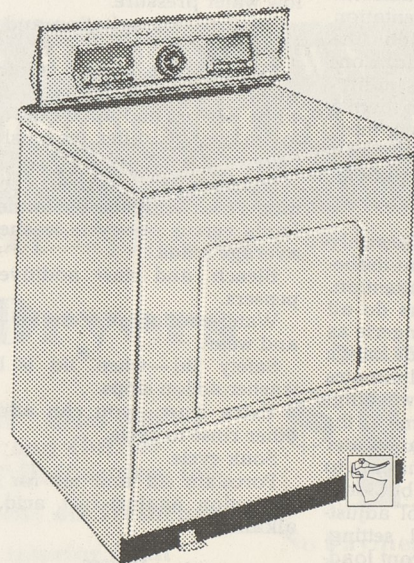

waltz through washdlay with a
Hotpoint
automatic washer and dryer

Hotpoint

ANNOUNCES NEW
BIG-CAPACITY WASHERS
THAT GET
14-lb. selective and 12-lb. mixed loads*
REALLY CLEAN!

Hotpoint

HOTPOINT Silhouette S-600 Touch Command Washers and Dryers offer easy, automatic laundering of all fabrics . . . drying times and temperatures to suit every load. "Deep Bath" washing action, "Deep Dip" triple rinsing in smooth-wall spin tub of porcelain on steel. Exclusive Speed-Flow drying system.