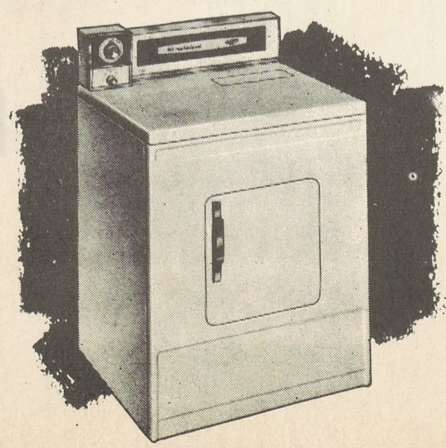

Only a very good pair lets you...

SELL THE EXTRA 2-SPEED DRYING AND

WALTZ THROUGH WASHDAY WITH

Whirlpool

WASHERS AND DRYERS

Model LKA 540-0
29-inch, 3-cycle washer

Model LKB 340-0
24-inch, 3-cycle washer

Model LKE 540-0 electric dryer