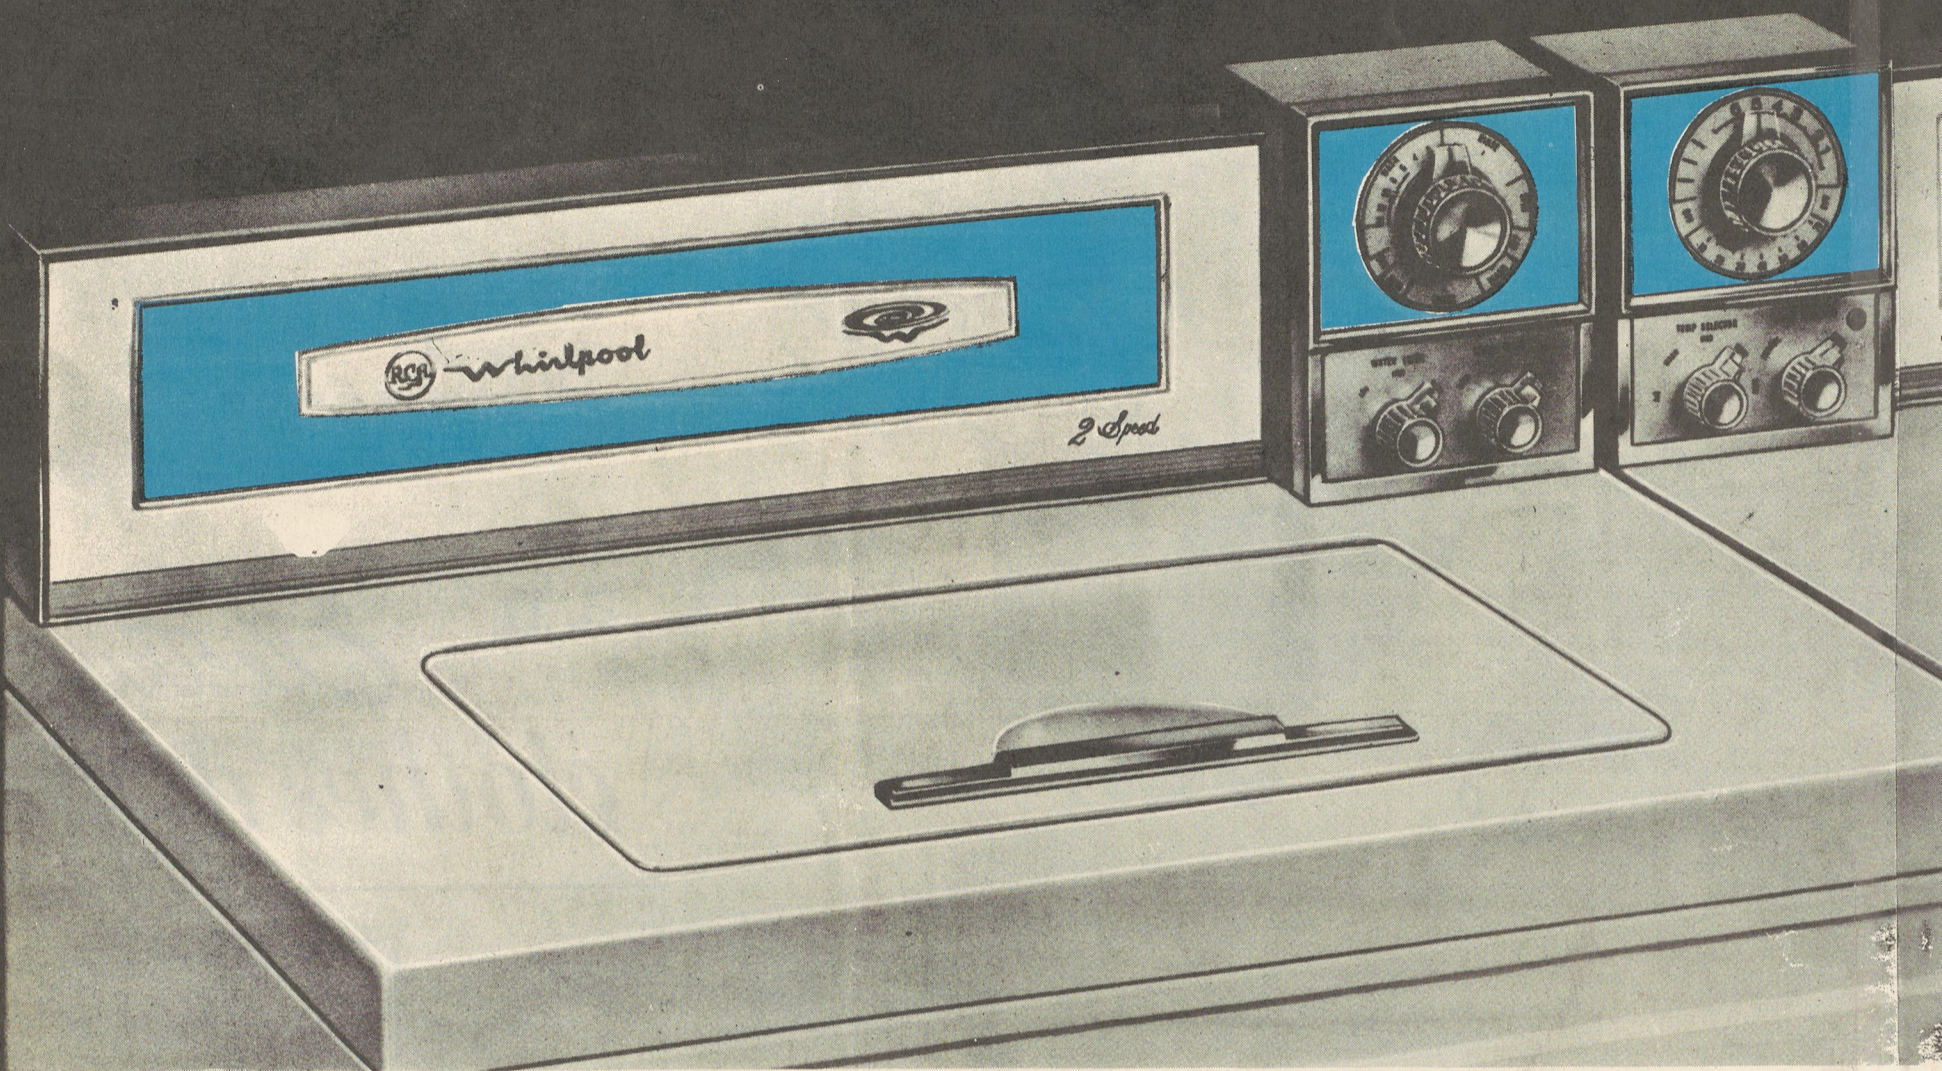

Only a very good pair lets you...

SELL THE EXTRA 2-SPEED DRYING AND

WALTZ THROUGH WASHDAY WITH

Whirlpool

WASHERS AND DRYERS

Model LKA 540-0
29-inch, 3-cycle washer

Model LKB 340-0
24-inch, 3-cycle washer

Model LKE 540-0 electric dryer