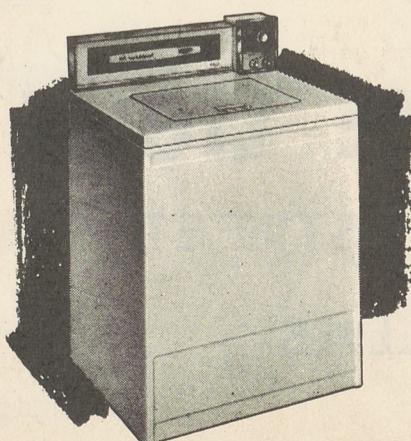

Only a very good pair lets you...

SELL THE EXTRA 2-SPEED DRYING AND

WALTZ THROUGH WASHDAY WITH

Whirlpool

WASHERS AND DRYERS

Model LKA 540-0
29-inch, 3-cycle washer

Model LKB 340-0
24-inch, 3-cycle washer

Model LKE 540-0 electric dryer