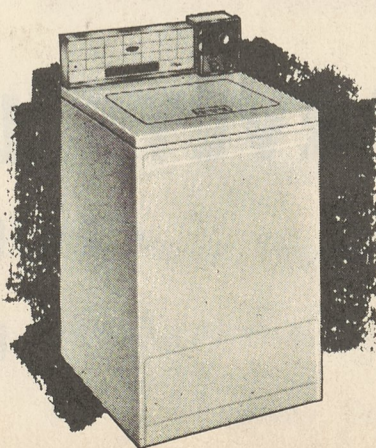

Only a very good pair lets you...

SELL THE EXTRA 2-SPEED DRYING AND

WALTZ THROUGH WASHDAY WITH

Whirlpool

WASHERS AND DRYERS

Model LKA 540-0
29-inch, 3-cycle washer

Model LKB 340-0
24-inch, 3-cycle washer

Model LKE 540-0 electric dryer