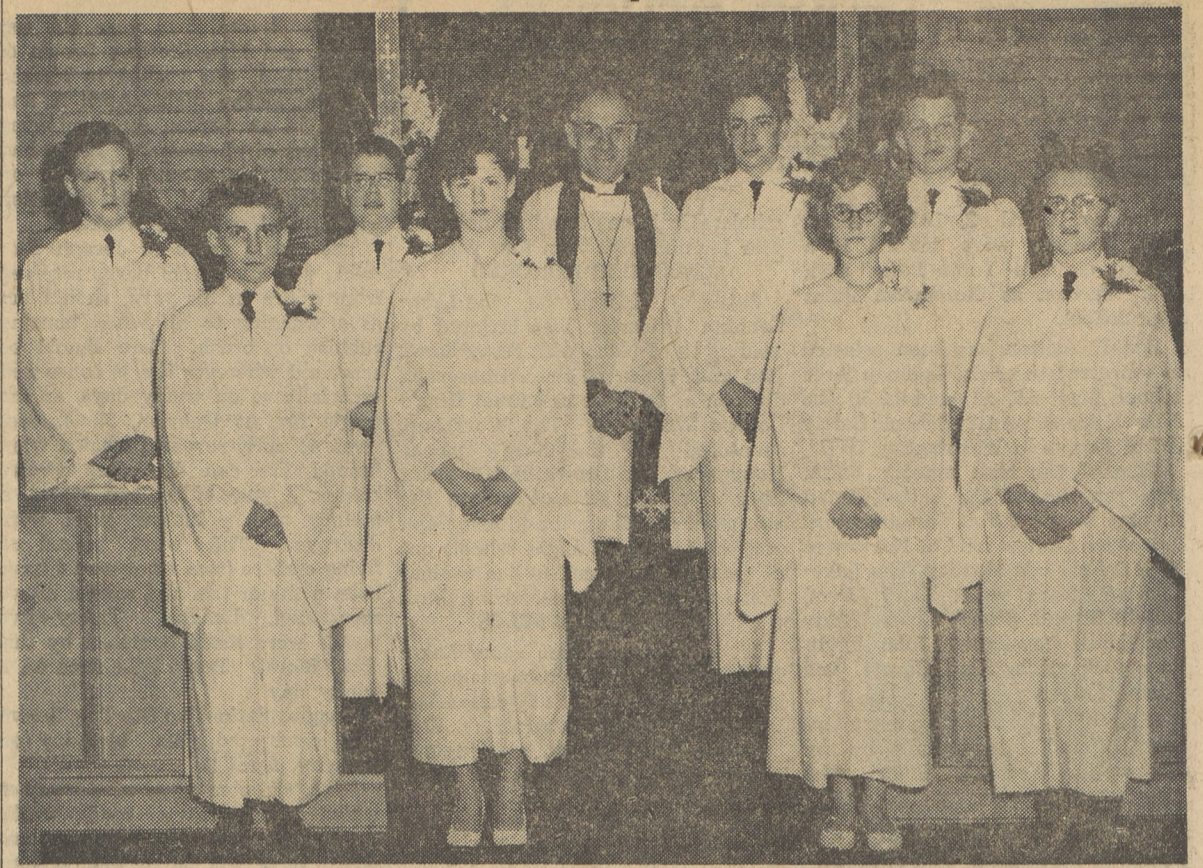

Confirmed On Palm Sunday At St. Paul's Lutheran

Confirmed by Pastor Rev. Fred-eric H. Eidam, on Palm Sunday after successfully completing the course at St. Paul's Lutheran Church, leading to acceptance into full membership, were these young people: First row, William Albert Rowett, Diane Christine Schweiss, Gay Marie Williams, Sheldon Edward Ehret. Second row, with Pastor Eidam in the center: Byron Richard Kitchen, Paul Arthur Priebe Jr., Donald Edward Marth, and Robert A. Bayer Jr.

Photo by Kozemchak

Leona Wesley McHugh Dies Unexpectedly

Services for Mrs. Leona C. McHugh, 64, Sweet Valley, were held Monday afternoon from Bronson's Funeral Home with Rev. Kirby Jones, officiating.

Interment was in Maple Grove Cemetery.

Mrs. McHugh, who died Thursday morning in Nesbitt Hospital, had submitted to surgery three weeks ago apparently making a good recovery.

She had become ill early in the week, reentering the medical institution three days before her death.

Born in Pike's Creek, she had been a resident of the Sweet Valley area all her life. She was the former Leona Wesley, daughter of the late Wilbur and Dora Lewis Wesley.

Her husband, Michael, died in 1960. Mrs. McHugh was a member of Methodist Church, where she had been a former Sunday School teacher.

Surviving are a daughter, Mrs. Elsie Paniczko, Sweet Valley; brothers, Walter and Ernest Wesley, Loyalville.

Community Sympathizes

The community extends sympathy to Mrs. Walter Davis, Dallas, and Theodore Heness, Harveys Lake, whose sister, Mrs. Ann H. Myers, died Friday afternoon in Kingston after an illness of several months. Burial was on Monday in her native Plymouth.

Mrs. Meyers, 76, was well known in this area, having lived in Dallas from 1929 to 1935. A son John is employed at Natona Mills, and as a salesman for Duke Isaacs.

Baptism And Reception Of Members At Lehman

On Palm Sunday, at Lehman Methodist Church the Sacrament of Baptism and a service of reception of members were a part of the morning worship service. Baptized by Rev. Norman Tiffany were: Shari Lee Sutton, daughter of Mr. and Mrs. Richard Sutton; Ronald Russell Coolbaugh, son of Mr. and Mrs. Glenn Coolbaugh; Karen Lynne Cook, daughter of Mr. and Mrs. James Cook; and Patricia Ann Major, daughter of Mr. and Mrs. Harold Major.

Received into membership from membership training class: Cori Conklin, William Dave, Peggy Disque, David Eddy, Emma May Fox, Linda Fox, Millicent Kocker, Patricia Major, Katy Maye, Linda McKeel, Diane Rogers, Doris Steltz, Edward Steltz, William Weaver; on profession of faith, Mr. and Mrs. Lawrence Steltz and Mrs. Arthur Carichner, Jr.; by certificate of transfer, Mr. and Mrs. Donald Josuweit, Miss Letha Wolfe, and Mrs. Addie Kittle.

At Jackson, those receiving baptism were: Eric Albert Smith, son of Mr. and Mrs. Ziba Smith, Jr., and Betty Ruth Watson, daughter of Mr. and Mrs. Lee Watson.

Received into membership from membership training class: Allen Veitz, Ronald Ashton; by certificate of transfer, Mrs. Irving Ashton, Jr.