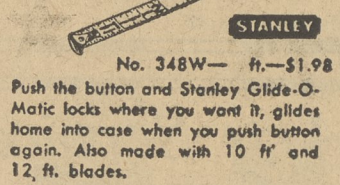

GARDEN TOOLS

- TRUE-TEMPER
- SWAN RUBBER GARDEN HOSE
- SEABOARD'S SEEDS
- SEABOARD'S PLANT FOODS
- AGRICO—FOR LAWNS AND GARDENS
- WEEDONE PRODUCTS
- PENNSYLVANIA POWER MOWERS
- GREAT STATES HAND MOWERS
- LAWN BEAUTY FERTILIZER SPREADERS
- PARKER LAWN SWEEPERS
- ROOT-LOWELL SPRAYERS
- LUCKY STRIKE GARDEN SPRAY
- JACKSON WHEEL BARROWS

the rule that REMEMBERS!

GRAND OPENING
SPECIAL
$1.89

BUILDERS SUPPLIES

- Kwik-Set Lock Sets
- Amerock Cabinet Hardware
- Stanley Butts and Hinges
- Master Padlocks
- Bassick Casters

HOUSEHOLD SUPPLIES

- Mirro House Aluminum Products
- Pyrex Beautyware
- Dominion Electrical Appliances
- G. E. Light Bulbs
- Wiss Scissors
- Complete Line Pumping Products
- Complete Line Electrical Products

PAINTS

- Valspar Varnish
- DuPont Paints
- Super Kem Tone
- Super Kem Glo
- Fabulon Products
- De Rusto Rust Proof Paints
- Whiting-Adams Paint Brushes
- Zinseer Shellac
- Weldwood Glue Products
- Behr Manning Sandpaper Products
- Zip Strip Paint Remover