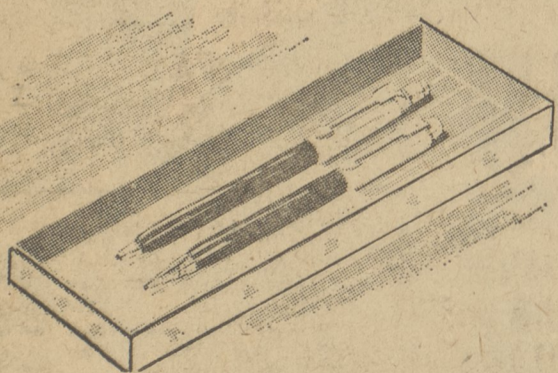

PARKER PEN & PENCIL SET

Pardners Set featuring the famous T-Ball Jotter and writefine mechanical pencil.

AMOUNT OF TAPE NEEDED **$75**

COSCO STYLAIRE FOLDING CHAIR

Comfortable, padded back with saddle shaped seat, perfect companion for your Stylaire folding table.