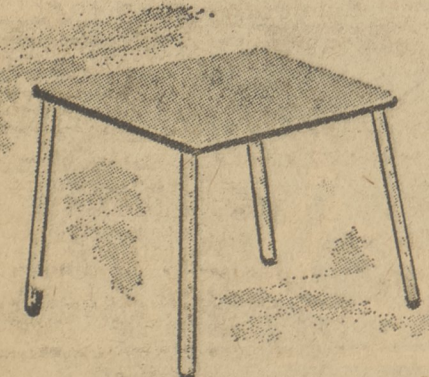

AMOUNT OF TAPE NEEDED **\$100**

HALLITE TEA KETTLE 2 1/2 QT.

HALLITE COOKWARE BY WEAR-EVER
MADE OF A SPECIAL HARD ALLOY. COPPER-COLORED COVERS.

Add a touch of beauty to your kitchen. Heats water quickly. 2 1/2 quarts.

AMOUNT OF TAPE NEEDED **\$125**

COSCO STYLAIRE FOLDING CARD TABLE

Classic simplicity adds interesting touch to any room. Ideal for luncheons, perfect for game rooms.

AMOUNT OF TAPE NEEDED **\$150**

COME SEE! COME SAVE!