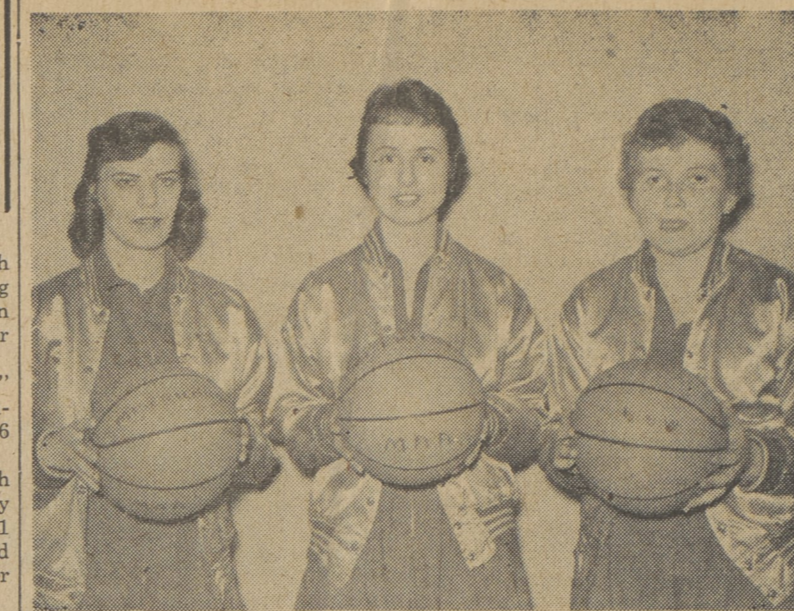

Bob Moore's 212 (565) was responsible for Crispell's 3-timer over Sportsmen. This was the only 500 recorded by either team.

Noxen VFW had a "hot night" spilling 2812 pins to win everything from Casteline Hauling, VFW won total wood by over 300 pins.

Vane Race showed signs of regaining some old form by tossing 205 (579) series, high for the night. Art Blizzard chipped in with 209 (500) and Bill Murphy 496. John Hollis hit 221 and 350 for 2 games. John Kriel's 498 was tops for Haulers.

Bolton Hits Big Series

John Bolton was the "big noise" Monday night in COMMUNITY SERVICE league when he belted out a 646 series on games of (234-221-191). John is now "King of the Hill" with his big series.

Guyette's TV moved out of a two-way tie with Orchard Farm into first place at the expense of Mercury Motors. Kubic 536, Makar 544 and Guyette 514 provided the punch for the TV boys, while Pryor and Austin recorded 500's for Mercury Motors.

Ben Franklin slowed down Orchard Farm with a 3-point win behind Bolton's 646 series along with Reimiller's 523. Kostrobala's 212 (583) was tops for Orchard Farm.

Besecker's swept 4 from Boyd White behind Landis and company. Landis showed the way with his 546 series. Kardell 211 (553) and Pete Ambrose 327 weren't enough for the Appliance team.

Competition is getting pretty close in Imperiales League and the girls are beginning to bare their teeth at each other.

(Continued on Page 4 A)

Misericordia Team-Mates

Three former high school cagers who played together at Lake-Lehman High School are now basketball teammates at College Misericordia. All three joined the ranks of the Misericordia cagers in their freshman year and have made valuable contributions to the many victories enjoyed by the Dallas Cage squad in the past few years.

Left to right: Leaneore Swan, Jean Drapiewski, and Sara Gregory. Miss Drapiewski scored 43 points in a recent game, when College Misericordia lost to Lock Haven 51 to 50.

Harveys Lake-Shavertown Game Highlights Church League Action

WARM Team Meets Girls' Team Saturday, Benefit For Dallas Athletic Council

LAKE-LEHMAN LOSES 82-63

Lake-Lehman absorbed its tenth defeat, in league play Tuesday night when West Wyoming handed it an 82-63 setback on Lehman's floor.

Lake-Lehman held a 35-31 half-time lead, but as in the past saw the lead go down the drain and suffer another setback.

A 32 point output in the final period was the turning point for the cowboys.

Both teams had four men in double figures, but the Knights couldn't match the 26 point efforts by Giberson and Fosko. Richards contributed 14 and Gamble 10 for the Cowboys.

Houlston paced Lake-Lehman with 18, followed by Norwig with 14, Rusiloski 13 and Rogers 10.

Lake-Lehman travels to Swoyersville tonight and on Tuesday meets Ashley.

West Wyoming	g	f	pts.
Fosko	10	6	26
Giberson	9	8	26
Romanowski	2	0	4
Gamble	4	2	10
Morgantini	0	2	2
Richards	7	0	14
Total	32	18	82

Lake-Lehman	g	f	pts.
Norwig	6	2	14
Rogers	4	2	10
Gray	0	0	0
Houlston	6	6	18
Morningstar	3	2	8
Rusiloski	6	1	13
Total	25	13	63

Prince of Peace	g	f	pts.
Richardson	4	5	13
Pinar	0	0	0
Purvin	7	0	14
Rome	7	1	15
Ohlman	0	1	1
Evans	1	3	5
Major	2	2	6
Total	21	12	54

Harveys Lake	g	f	pts.
Scarfo	2	1	5
Allabaugh	4	0	8
Harris	2	0	4
Price	3	0	6
Hinkle	6	2	14
Derhammer	10	2	22
Crispell	6	2	14
Total	33	7	73

East Dallas	g	f	pts.
Higgins	2	2	6
Shelly	3	0	6
Tencza	2	1	5
Lewis	3	1	7
Lamoreaux	5	0	10
Clemow	4	1	9
Total	19	5	43

St. Therese's	g	f	pts.
Yeisley, Keith	7	0	14
Letts	4	1	9
Shotwell	4	1	9
Bolton	6	13	25
Hogan	3	0	6
Bestwick	0	0	0
Total	24	15	63

Huntsville	g	f	pts.
Brobst, Clint	9	0	18
Brobst, Chas.	1	1	3
Brobst, Harold	0	0	0
Berlew	2	1	5
Dietz	6	0	12
Grose	11	1	23
Total	29	3	61

Referees: Tex Wilson, Bob Addison.

All games to be played at the Dallas Junior High School Gym.

VIGRAN
MULTI-VITAMINS

FREE 30 DAY SUPPLY

WHEN YOU BUY A BOTTLE OF 100 AT REGULAR PRICE ONLY $2.98 LESS THAN 3¢ A DAY

NEW IMPROVED FORMULA POTENCY PROVEN BY ASSAY

QUIBB LABORATORIES

HALL'S PHARMACY
MAIN HIGHWAY, SHAVERTOWN, OR 4-4161

STORE HOURS
OPEN DAILY AND SUNDAY, 8 A. M. TO 10 P. M.
EMERGENCY PHONE NUMBERS: OR 5-1651 - BU 5-0708