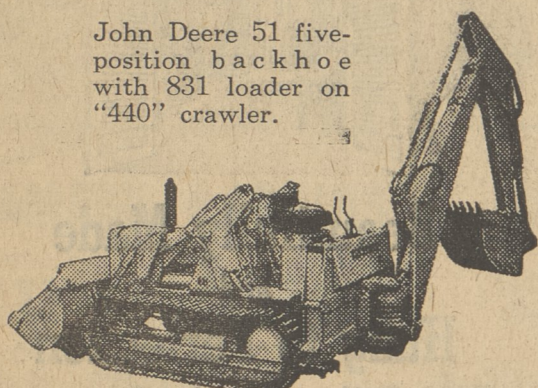

### SATURDAY — MARCH 19 — 9 a.m. to 8 p.m.

JOHN DEERE INDUSTRIAL TRACTORS AND EQUIPMENT

John Deere 51 five-position backhoe with 831 loader on "440" crawler.

John Deere 50 center-mounted backhoe with 71 loader on "440" wheel tractor.