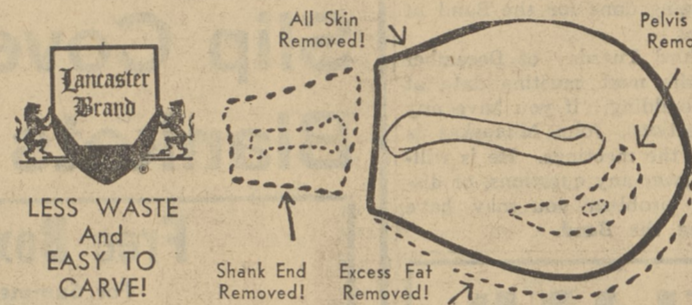

LB. 39¢

Lancaster Brand, New Semi-Boneless, Fully Cooked

SMOKED HAM

Whole Lb. 49¢
Shankless Half LB. 45¢

- BONELESS CHUCK ROAST Lb. 69¢
- ROUND BONE ROAST Lb. 69¢
- CUT UP CHICKEN LEGS Lb. 47¢ BREASTS Lb. 53¢
- FRESH SAUSAGE 1 lb. roll 39¢