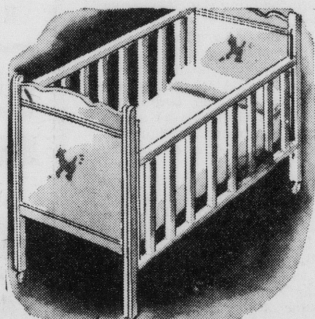

STURDY MAPLE CRIB

Full size crib with full end panels in maple finish with animal decorations. Has safety drop side. Priced **\$19.95**

REVERSIBLE BEDSPREADS

These attractive spreads will add new color and charm to your bedroom. Double bed size. Choice of colors **\$8.95**