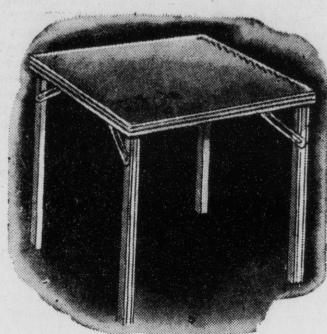

ASSORTED LAMP SHADES

Renew the beauty of your old lamp with a smart, new shade. Assorted styles and colors, and your choice **\$2.95**

FOLDING CARD TABLES

Very sturdily constructed with decorative fluted legs and edges. Colorful decorated top. A "buy" **\$3.95**

9X12 FELT BASE RUGS

Sparkling, block and floral patterns in a choice of attractive color combinations. Sturdy, heavy weight. Priced **\$3.19**

MAPLE CRICKET CHAIR

Quaint, comfortable maple cricket chair, covered in attractive floral chintz, with gathered skirt. Priced **\$17.95**

STURDY MAPLE CRIB

Full size crib with full end panels in maple finish with animal decorations. Has safety drop side. Priced **\$19.95**

REVERSIBLE BEDSPREADS

These attractive spreads will add new color and charm to your bedroom. Double bed size. Choice of colors **\$8.95**