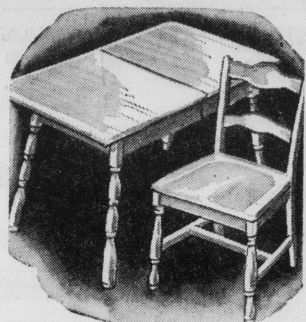

9X12 FELT BASE RUGS

Sparkling, block and floral patterns in a choice of attractive color combinations. Sturdy, heavy weight. Priced **\$3.19**

MAPLE CRICKET CHAIR

Quaint, comfortable maple cricket chair, covered in attractive floral chintz, with gathered skirt. Priced **\$17.95**

STURDY MAPLE CRIB

Full size crib with full end panels in maple finish with animal decorations. Has safety drop side. Priced **\$19.95**

REVERSIBLE BEDSPREADS

These attractive spreads will add new color and charm to your bedroom. Double bed size. Choice of colors **\$8.95**

MARBLE TOP TABLES

Stainless, heat-proof, acid-proof marble top that makes ideal working surface. Convenient drawer. Priced **\$17.95**

MAPLE BREAKFAST SET

For a sunny, cheerful breakfast nook, you'll like this smart set in maple finish on sturdy hardwood. Priced **\$49.50**

HANDY CABINET BASE

Substantially built of hardwood, finished in white enamel. Roomy storage compartment and drawer. Priced **\$27.50**

LOUNGE CHAIR & OTTOMAN

Deep, comfortable lounge chair with tilt back, in choice of figured covers. Matching Ottoman included. Priced **\$39.95**