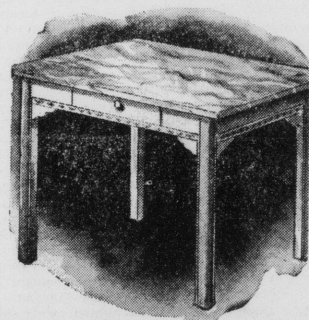

9X12 FELT BASE RUGS

Sparkling, block and floral patterns in a choice of attractive color combinations. Sturdy, heavy weight. Priced **\$3.19**

MAPLE CRICKET CHAIR

Quaint, comfortable maple cricket chair, covered in attractive floral chintz, with gathered skirt. Priced **\$17.95**

STURDY MAPLE CRIB

Full size crib with full end panels in maple finish with animal decorations. Has safety drop side. Priced **\$19.95**

REVERSIBLE BEDSPREADS

These attractive spreads will add new color and charm to your bedroom. Double bed size. Choice of colors **\$8.95**

HANDY CABINET BASE

Substantially built of hardwood, finished in white enamel. Roomy storage compartment and drawer. Priced **\$27.50**

LOUNGE CHAIR & OTTOMAN

Deep, comfortable lounge chair with tilt back, in choice of figured covers. Matching Ottoman included. Priced **\$39.95**