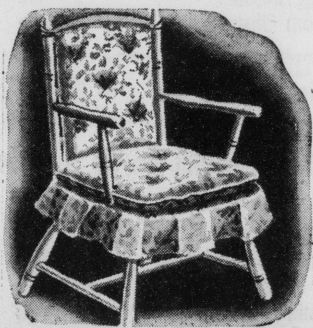

ASSORTED LAMP SHADES

Renew the beauty of your old lamp with a smart, new shade. Assorted styles and colors, and your choice **\$2.95**

FOLDING CARD TABLES

Very sturdily constructed with decorative fluted legs and edges. Colorful decorated top. A "buy" **\$3.95**

9X12 FELT BASE RUGS

Sparkling, block and floral patterns in a choice of attractive color combinations. Sturdy, heavy weight. Priced **\$3.19**

MAPLE CRICKET CHAIR

Quaint, comfortable maple cricket chair, covered in attractive floral chintz, with gathered skirt. Priced **\$17.95**

STURDY MAPLE CRIB

Full size crib with full end panels in maple finish with animal decorations. Has safety drop side. Priced **\$19.95**

REVERSIBLE BEDSPREADS

These attractive spreads will add new color and charm to your bedroom. Double bed size. Choice of colors **\$8.95**

HANDY CABINET BASE

Substantially built of hardwood, finished in white enamel. Roomy storage compartment and drawer. Priced **\$27.50**

LOUNGE CHAIR & OTTOMAN

Deep, comfortable lounge chair with tilt back, in choice of figured covers. Matching Ottoman included. Priced **\$39.95**