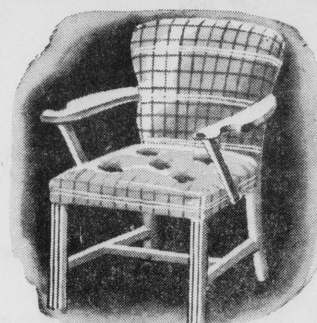

STURDY MAPLE CRIB

Full size crib with full end panels in maple finish with animal decorations. Has safety drop side. Priced **\$19.95**

REVERSIBLE BEDSPREADS

These attractive spreads will add new color and charm to your bedroom. Double bed size. Choice of colors **\$8.95**

MARBLE TOP TABLES

Stainless, heat-proof, acid-proof marble top that makes ideal working surface. Convenient drawer. Priced **\$17.95**

MAPLE BREAKFAST SET

For a sunny, cheerful breakfast nook, you'll like this smart set in maple finish on sturdy hardwood. Priced **\$49.50**

HANDY CABINET BASE

Substantially built of hardwood, finished in white enamel. Roomy storage compartment and drawer. Priced **\$27.50**

LOUNGE CHAIR & OTTOMAN

Deep, comfortable lounge chair with tilt back, in choice of figured covers. Matching Ottoman included. Priced **\$39.95**

OCCASIONAL CHAIR

Smart, modern occasional chair in choice of color combinations. Walnut finished hardwood frame. Priced **\$16.95**

INNERSPRING SOFA BEDS

Handsomely styled davenport with full spring construction for resilient comfort. Opens easily into a full size double bed; has handy bedding storage box; choice of colors **\$69.50**