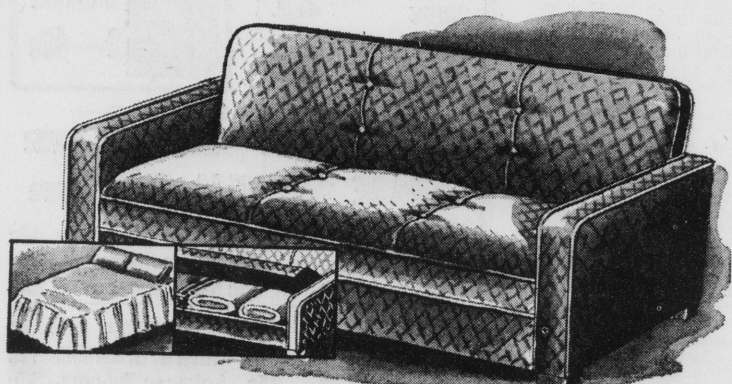

MARBLE TOP TABLES

Stainless, heat-proof, acid-proof marble top that makes ideal working surface. Convenient drawer. Priced **\$17.95**

MAPLE BREAKFAST SET

For a sunny, cheerful breakfast nook, you'll like this smart set in maple finish on sturdy hardwood. Priced **\$49.50**

HANDY CABINET BASE

Substantially built of hardwood, finished in white enamel. Roomy storage compartment and drawer. Priced **\$27.50**

LOUNGE CHAIR & OTTOMAN

Deep, comfortable lounge chair with tilt back, in choice of figured covers. Matching Ottoman included. Priced **\$39.95**

OCCASIONAL CHAIR

Smart, modern occasional chair in choice of color combinations. Walnut finished hardwood frame. Priced **\$16.95**

INNERSPRING SOFA BEDS

Handsomely styled davenport with full spring construction for resilient comfort. Opens easily into a full size double bed; has handy bedding storage box; choice of colors **\$69.50**