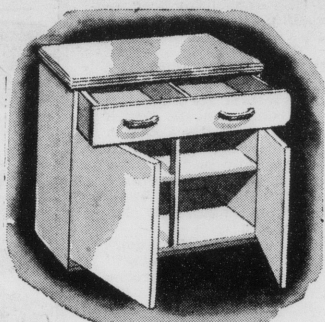

STURDY MAPLE CRIB

Full size crib with full end panels in maple finish with animal decorations. Has safety drop side. Priced **\$19.95**

REVERSIBLE BEDSPREADS

These attractive spreads will add new color and charm to your bedroom. Double bed size. Choice of colors **\$8.95**

MARBLE TOP TABLES

Stainless, heat-proof, acid-proof marble top that makes ideal working surface. Convenient drawer. Priced **\$17.95**

MAPLE BREAKFAST SET

For a sunny, cheerful breakfast nook, you'll like this smart set in maple finish on sturdy hardwood. Priced **\$49.50**

HANDY CABINET BASE

Substantially built of hardwood, finished in white enamel. Roomy storage compartment and drawer. Priced **\$27.50**

LOUNGE CHAIR & OTTOMAN

Deep, comfortable lounge chair with tilt back, in choice of figured covers. Matching Ottoman included. Priced **\$39.95**