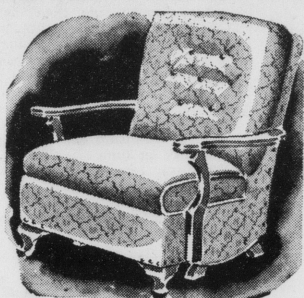

STURDY MAPLE CRIB

Full size crib with full end panels in maple finish with animal decorations. Has safety drop side. Priced **\$19.95**

REVERSIBLE BEDSPREADS

These attractive spreads will add new color and charm to your bedroom. Double bed size. Choice of colors **\$8.95**

MARBLE TOP TABLES

Stainless, heat-proof, acid-proof marble top that makes ideal working surface. Convenient drawer. Priced **\$17.95**

MAPLE BREAKFAST SET

For a sunny, cheerful breakfast nook, you'll like this smart set in maple finish on sturdy hardwood. Priced **\$49.50**

HANDY CABINET BASE

Substantially built of hardwood, finished in white enamel. Roomy storage compartment and drawer. Priced **\$27.50**

LOUNGE CHAIR & OTTOMAN

Deep, comfortable lounge chair with tilt back, in choice of figured covers. Matching Ottoman included. Priced **\$39.95**

OCCASIONAL CHAIR

Smart, modern occasional chair in choice of color combinations. Walnut finished hardwood frame. Priced **\$16.95**

INNERSPRING SOFA BEDS

Handsomely styled davenport with full spring construction for resilient comfort. Opens easily into a full size double bed; has handy bedding storage box; choice of colors **\$69.50**