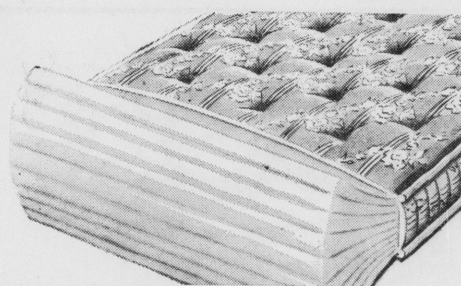

JUMBO FELT MATTRESS

FREE GIFT With Every Purchase Amounting to $42.00 or over. Save NOW on Every Purchase!!

Wolf Furniture Company
Easy Terms Barnesboro, Penna.