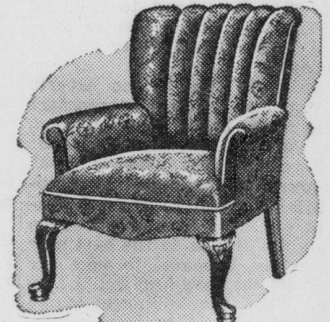

MODERN and TRADITIONAL Groups of QUALITY Furniture at Prices That Suggest Your IMMEDIATE Action . . . Well UNDER Existing Price Ceilings!

REDUCED FOR Clearance!

MODERN LIVING ROOM that represents the utmost in comfort and smartness, PLUS workmanship and fine fabrics that are seldom found in suites anywhere near this price. Select just the colors you like best, but hurry down for best choice. **\$179.50**

MAPLE ARM STUDIO COUCH **\$39.50**

Nice enough for your informal living room, and exceptionally comfortable. Broad maple arms, upholstered in gay plaid homespun.

OCCASIONAL CHAIRS **\$12.95**

Important looking chairs . . . that you can use in pairs. Channel back, 18th Century style, covered in finer fabrics than you'd expect.