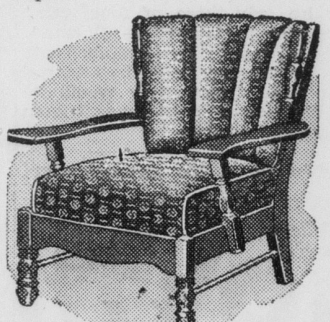

REDUCED FOR Clearance!

TRADITIONAL LIVING ROOM that is built for years of comfort and livability with your favorite accessory pieces of any type. Choose it in matching or contrasting colors, and you can be assured that the inner construction details are of the type that is becoming scarce. THREE PIECES. **\$129.50**

MAPLE ARM STUDIO COUCH **\$39.50**

Nice enough for your informal living room, and exceptionally comfortable. Broad maple arms, upholstered in gay plaid homespun.

OCCASIONAL CHAIRS **\$12.95**

Important looking chairs . . . that you can use in pairs. Channel back, 18th Century style, covered in finer fabrics than you'd expect.