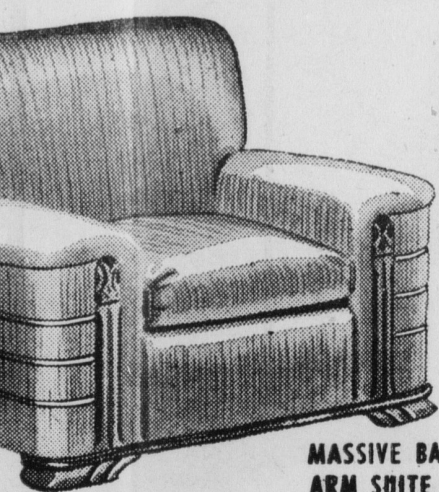

## WOLF FURNITURE CO.

Phone 278

BARNESBORO, PA.

EXQUISITE DESIGN  
FINE VALUE

EXQUISITE LONDON CLUB  
\$119.00

GREATEST VALUE  
CONSTRUCTION  
\$69.95

\$114.00

EXQUISITELY CARVED  
HARDWOOD FRAME

MASSIVE BARREL  
ARM SUITE \$99.00

GENUINE KROEHLER  
RECLINER ONLY  
\$29.95

NEW COMFORT \$39.00  
SENSATION

EXQUISITE  
DUNCAN PHYFE SOFA \$79.00  
COMFORTABLE BARREL CHAIR \$39.00

LOVELY NEW KROEHLER STYLE  
\$89.00

DOUBLE VALUE . . . DOUBLE USE  
LARGE AND COMFORTABLE IN DESIGN  
\$44.00

KROEHLER 20th CENTURY MODERN  
LOVELY CARVED HARDWOOD FRAME \$139.00