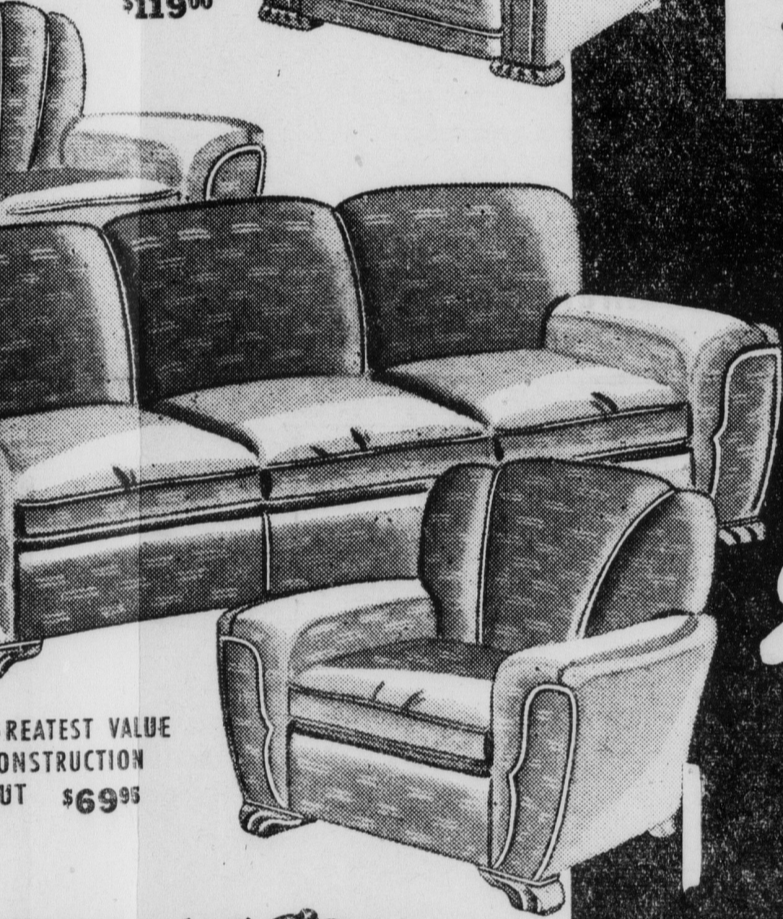

## WOLF FURNITURE CO.

Phone 278

BARNESBORO, PA.

EXQUISITE DESIGN  
FINE VALUE

EXQUISITE LONDON CLUB  
\$119.00

GREATEST VALUE  
CONSTRUCTION  
\$69.95

\$114.00

EXQUISITELY CARVED  
HARDWOOD FRAME

MASSIVE BARREL  
ARM SUITE \$99.00

GENUINE KROEHLER  
RECLINER ONLY  
\$29.95

NEW COMFORT \$39.00  
SENSATION

EXQUISITE  
DUNCAN PHYFE SOFA \$79.00  
COMFORTABLE BARREL CHAIR \$39.00

LOVELY NEW KROEHLER STYLE  
\$89.00