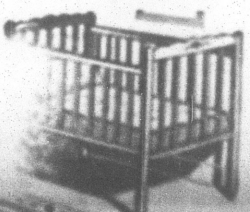

Baby Bassinet
$12.95

Safe and comfortable for the wee newcomer! Ivory finish. Pad included.