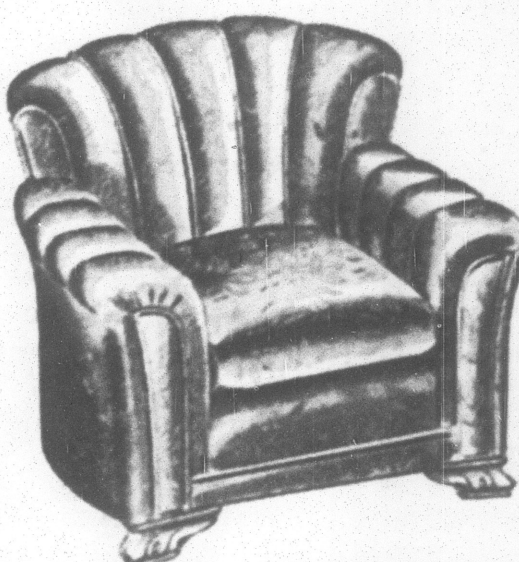

Spruce up your home for the Big Day when family and guests will gather to share good old American hospitality. You'll be thankful indeed, when you see the harvest of values we've garnered... the wide selection... and best of all, the low prices.

Style For Your Living Room
3 Pcs. **$179.50**

A splendid suite that brings you all-satisfying comfort along with beauty of line and color. Wide welted back and curved arms. Quality sagless inner-spring construction. The final luxurious touch, a cover of rich patterned velour. Includes davenport and both chairs.

Baby Bassinet
$12.95

Safe and comfortable for the wee newcomer! Ivory finish. Pad included.

Chair
$19.95

Just the chair you've always wanted and admired. Hurry for this bargain!

Big Lounge Chair
$39.50

Restful, spring-filled seat and back. Attractive tapestry cover. Buy now!

Pine Oak Heater
$17.95

Dispenses abundant warmth. Economical Burns wood, coal, etc. Hurry!