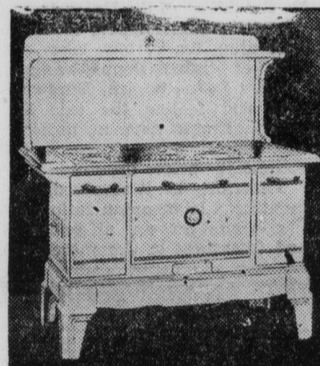

WILTON VELVET RUGS
9x12, new fall patterns, choice of colors. Regular price \$87.50.
Sale Price \$59.50

LARGE AXMINSTER RUGS
11.3x12 size. Choice of colors. Regular price \$87.50.
Sale Price \$59.50

EXTRA LARGE SIZE
11.3x15, Axminster quality, wonderful Oriental patterns. Reg. Price \$85.00.
Sale Price \$69.50

FELT BASE RUGS
9x12 size, new fall patterns. Regular price \$6.75.
Sale Price \$4.95

VELVET RUGS
With fringe. Size 9x12. Choice of patterns. Regular price \$35.00.
Sale Price \$24.95

MODERN MAID BALANCE COAL RANGE
Large oven, large cooking top, massive modernistic beauty, full enameled in green and white or white trimmed with black handles, extra heavy fire box lining with high shelf.
\$89.50
Price Includes Pipe, Elbow, Collar and Setting Up Stove!

STEEL UTILITY CLOSET

Utility close —all-steel fire compartment 66x12x18 inches. All white trimmed in black. Regular price \$5.75, special price **\$3.95**

Two-door utility double-door ventilated closet, adjustable shelves, heavy gauge steel. White trimmed in black. Regular price \$6.95 \$9.50, special price