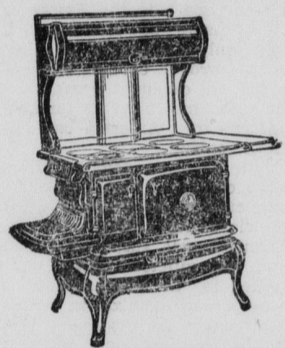

JOHNSTOWN, PENNA.

Sale Starts Wednesday, October 18

Continues 14 Days. BUY NOW! SAVE!

Columbian Epoch

COAL RANGE

Fire Box Lined with Fire Brick
A beautiful range with large oven, all cast enameled with high closet. Green, brown or white finishes. A quality range.

\$129.50

COAL RANGE

Fire Box Lined with Fire Brick
With good size oven, fully enameled, cast iron . . . choice of green, brown or white high shelf.

\$95.00

A New Modern Maid Gas Range

Holds much in store for you. Fully enameled. Full size cooking top. With broiler.

\$129.50

Price Includes Pipe, Elbow, Collar and Setting Up Stove!

Palace Monogram Coal Ranges

With brick-lined fire boxes, large size, all-cast ranges, cast warming closets with cast hearths fully enameled. White trimmed in black. These ranges are designed to meet certain requirements and provide the highest-class cooking service money can buy.