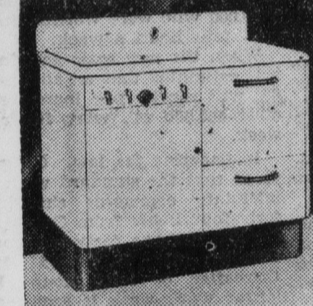

JOHNSTOWN, PENNA.

Sale Starts Wednesday, October 18

Continues 14 Days. BUY NOW! SAVE!

Columbian Epoch

COAL RANGE

Fire Box Lined with Fire Brick
A beautiful range with large oven, all cast enameled with high closet. Green, brown or white finishes. A quality range.

\$129.50

COAL RANGE

Fire Box Lined with Fire Brick
With good size oven, fully enameled, cast iron . . . choice of green, brown or white high shelf.

\$95.00

A New Modern Maid Gas Range

Holds much in store for you. Fully enameled. Full size cooking top. With broiler.

\$129.50

Price Includes Pipe, Elbow, Collar and Setting Up Stove!

Palace Monogram Coal Ranges

With brick-lined fire boxes, large size, all-cast ranges, cast warming closets with cast hearths fully enameled. White trimmed in black. These ranges are designed to meet certain requirements and provide the highest-class cooking service money can buy.