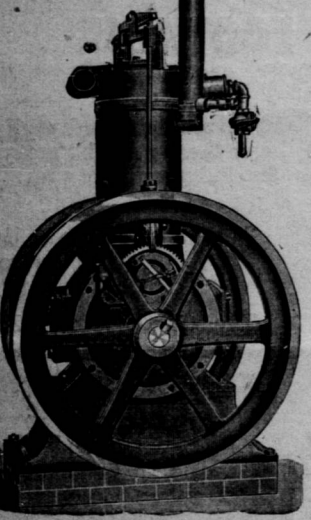

AT LAST. An Engine for the Farm.

CUT FEED, PUMP WATER, SAW WOOD, CHURN, RUN THE WASHING MACHINE WITH AN

"ALL PURPOSE" Gas or Gasoline Engine.

An Electric Light Plant Complete With practically no expense after the cost of installing.

Write for Catalogue and Prices.

THE EVANS MFG. CO., LTD.,

BUTLER, PA.

FOUND GUILTY.

SCHOOLS.

Engineering, Electricity, Book-keeping, Short-hand, Proprietary Accounts, and Higher Accountancy. High Grade Schools.

Madam French Dean's

A safe, certain, reliable, and sure cure for all cases of Piles, Hemorrhoids, and other ailments. Price $1.00 per box. Write for details.

PAROID READY ROOFING.

PAROID. The roofing with NO TAR. Won't dry out. Won't grow brittle. ANYONE can apply it. Tins, Nails and Cement in core of each roll. REPRESENTS the results of 10 years of Experience and Experimenting. ONLY requires painting every few days. Not when first laid. IS Cheaper than Gravel, Slate or Shingles. DEMAND for PAROID is world wide.

MADE IN 1, 2 AND 3 PLY

Other Facts, Samples and Prices are yours if you will ask.

L. C. WICK, BUTLER, PA.

LOOKING FOR GOOD, LEGITIMATE OPPORTUNITY

THE LITHO-MARBLE CO., Inc.,

FANS! FANS! FANS!

A Letter to You.

GUGUSSE.

Black Belgian Stallion, formerly owned by McCandless & West, of Prospect, will be at the barn of I. L. GUMBERLAND, Hooker, Pa., the entire season.

REMOVAL.

We have removed our Marble and Granite shops from corner of Main and Clay streets to No. 300 N. Main street, (opposite W. D. Brandon's residence), where we will be pleased to meet our customers with figures that are right on.

Monuments & Headstones

of all kinds and are also prepared to give best figures on.

Iron Fence, Flower Vases

etc., as we have secured the sole agency from the Stewart Iron Works of Cincinnati, Ohio, for this town and vicinity.

P. H. Sechler

FISHER,

The Outdoor Artist, The Butler Dye Works

R. L. KIRKPATRICK,

Jeweler and Graduate Optician. Next Door to Court House, Butler, Pa.

THE ACME CURTAIN STRETCHER.

Zuver Studio

Has added a full line of amateur Photo Supplies, Cameras, Films, Dry Plates, Developers, Printing out and developing papers.

Anti-Trust Goods

At about one half what you have been paying.

Quality Guaranteed

As good if not better than the Trust goods.

ZUVER STUDIO 215 S. Main St. Butler

M. A. BERKIMER,

Funeral Director, 245 S. MAIN ST., BUTLER, PA

DR. E. GREWER,

No. 229 1-2 SOUTH MAIN ST. NEXT DOOR TO GUARANTY SAFE DEPOSIT & TRUST CO., BUTLER, PA. ROOMS 1, 2, AND 3.

Save Money Buy Liquors Direct

Robert Lewin & Co., 14 Smithfield St., Pittsburg, Pa., sell only pure goods for family and medicinal use.

Lost Manhood Restored.

Do You Buy Medicines?

Purvis' Pharmacy

MAX KEGIN & SONS,

Wholesale liquors, 1318 29 Penn. Ave., Pittsburg, Pa.

DR. HARRIS' Summer Cordial,

Prepared by Dr. A. W. CHASE'S Dispensary, Pittsburg, Pa. At Druggists, 50c bottle.

Piles

RESINUS OPPORTUNITIES.

DANGER SIGNALS.

Anti-Trust Goods

At about one half what you have been paying.

Quality Guaranteed

As good if not better than the Trust goods.