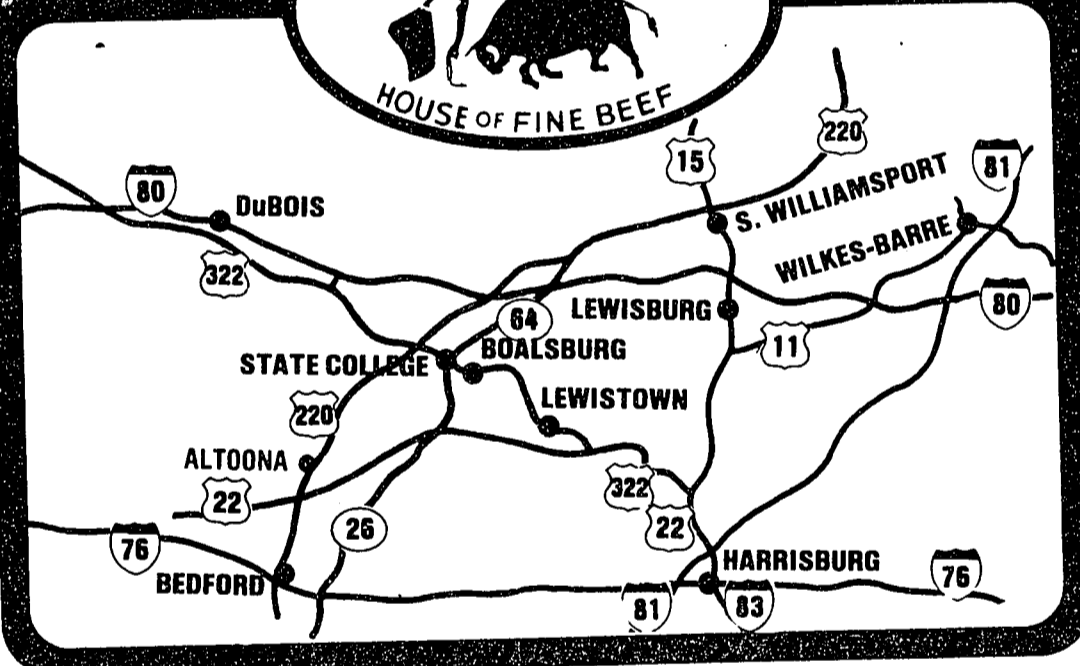

Are you ready for a real dining event?

The REVOLVING SALAD BUFFET is brimming with a nearly unbelievable selection of salads, dressings, cheeses, garnishes, and hot breads for each evening meal.

For your entree, choose from a variety of tender steaks, delicate seafoods, or the specialty of the house — luscious prime ribs of beef.

Your food is matched in perfection by attentive service and a warm and totally restful atmosphere. Stop in soon, where you'll experience more than just 'eating out' . . . each meal is a true dining event!

As you travel, dine at these convenient Arena Restaurants . . . famous for pleasing people like you.

*Indicates complete Motel facility with guest rooms and banquet/meeting rooms.

NOW in HARRISBURG
Arena at Lombardo's
Locust Court Bldg.

BEDFORD
Arena at Quality Inn*
At the Turnpike exit

BOALSBURG
Arena at Skimont
Bear Meadows Road

DuBOIS
Arena of DuBois
236 W. Long Avenue

LEWISBURG
Arena of Lewisburg*
33 North Derr Drive

LEWISTOWN
Arena of Green Gables*
900 South Main Street

S. WILLIAMSPORT
Arena at the Best Western*
Route 15

STATE COLLEGE
Arena of State College
130 Hiester Street

WILKES-BARRE
Arena at Quality Inn*
500 Kidder Street

VERO BEACH, FL
Arena at
Sheraton-Regency*

There's an
ARENA
near you!

American Express, Visa,
and MasterCard accepted
at most locations.