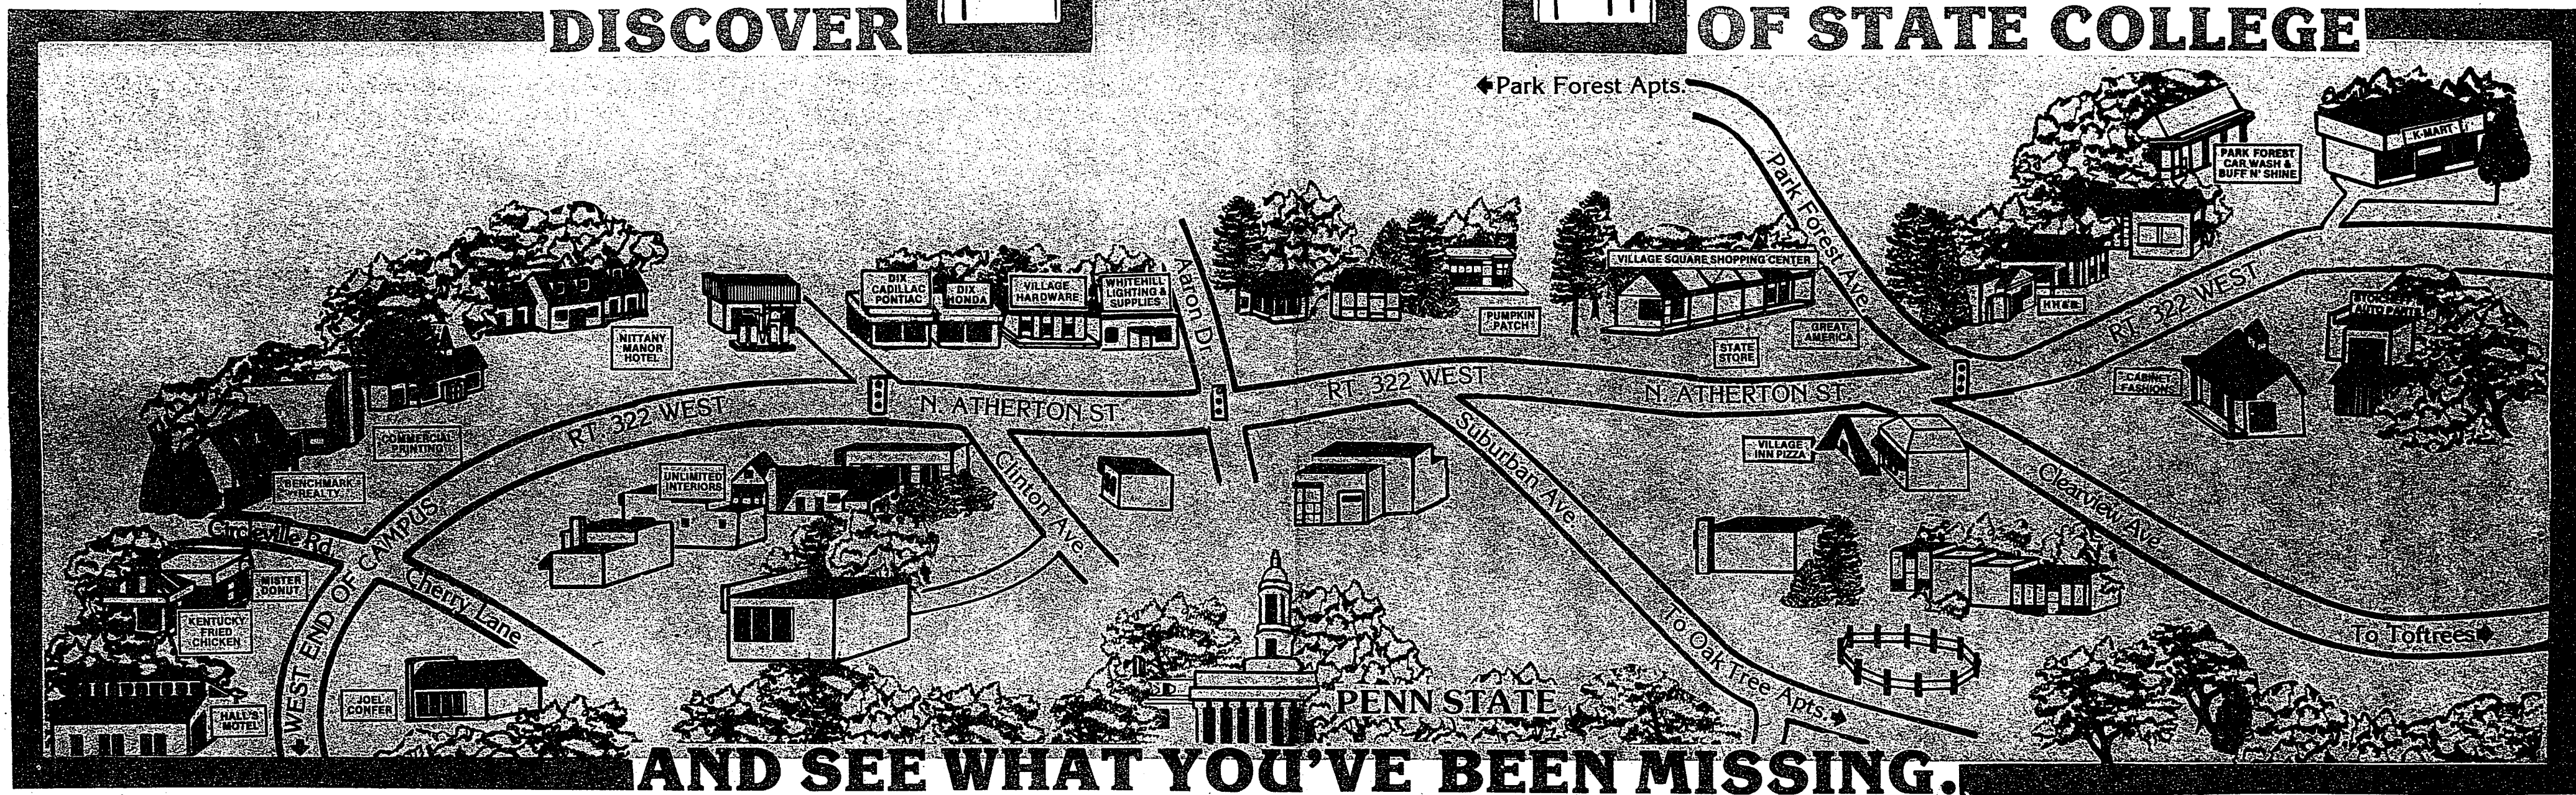

Save on all your holiday buys with gift coupons for The Other Side.

Shopping is better than ever on The Other Side of State College. You'll enjoy the relaxed environment where shopping is a pleasure, never a hassle. Plus, now with special gift coupons you can save on a wide variety of goods and services... just in time for the holidays.

The Other Side of State College is only five minutes away on a Centre Line bus or, if you prefer, drive North Atherton — Route 322 West and enjoy the convenience of store front parking.

This season make holiday shopping a real pleasure with gift coupons for The Other Side.

DISCOVER THE OTHER SIDE OF STATE COLLEGE

AND SEE WHAT YOU'VE BEEN MISSING.

Concept: Larry Kerner Artist: Beth Feeney

Bus Schedule — Route W

(Monday thru Saturday)

From College & Allen 7:55 a.m. — 6:25 p.m. (runs every 1/2 hour)	←	From Parkway Plaza 7:34 a.m. — 6:08 p.m. (runs every 1/2 hour)
↓		↑
From Pattee Library 7:58 a.m. — 6:28 p.m. (runs every 1/2 hour)	→	From Park Forest Apartments 7:13 a.m. — 6:38 p.m. (runs every 1/2 hour)

PUMPKIN PATCH
CHILD CARE CENTER
State Licensed
Hours 7:30 - 5:30
1618 N. Atherton St. 234-4343

VILLAGE INN PIZZA PARLOR
• Take-out Beer
• Draft Beer
• Wine
• Free Movies
• Pizza
• Subs
• Sandwiches
• Daily Specials
237-1484
1767 N. Atherton