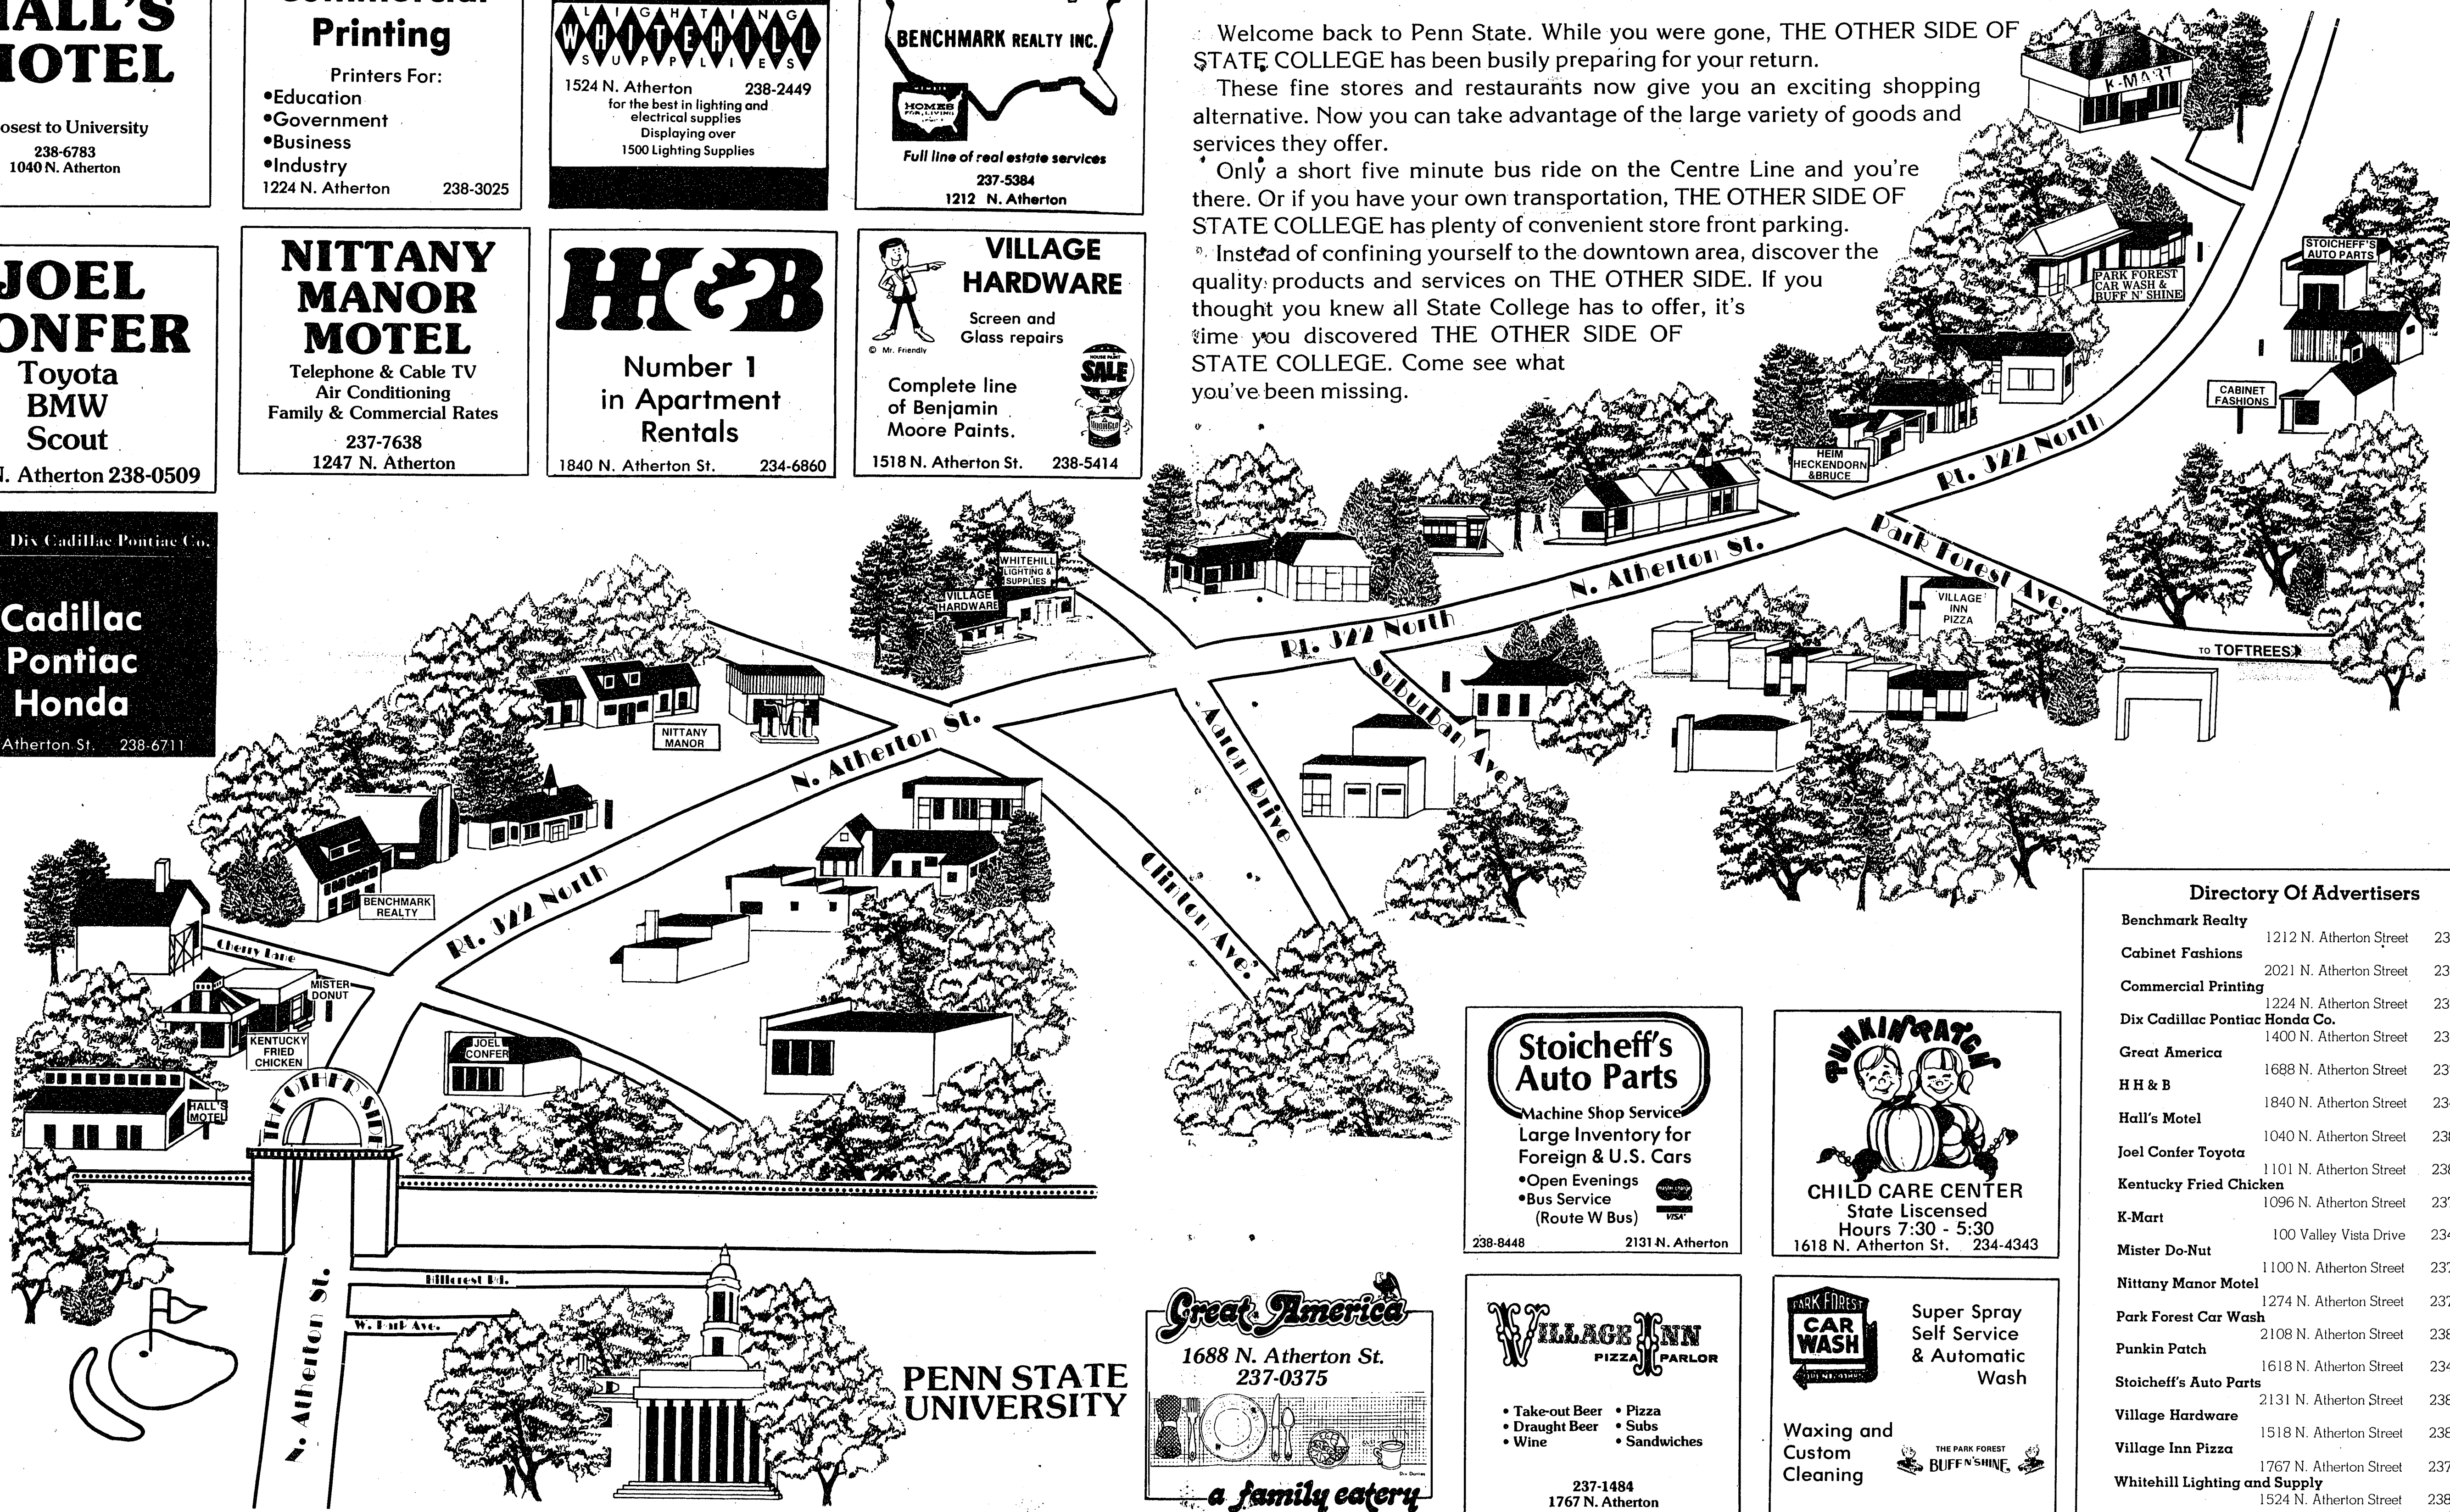

These fine stores and restaurants now give you an exciting shopping alternative. Now you can take advantage of the large variety of goods and services they offer.

Only a short five minute bus ride on the Centre Line and you're there. Or if you have your own transportation, THE OTHER SIDE OF STATE COLLEGE has plenty of convenient store front parking.

Directory Of Advertisers

Benchmark Realty	1212 N. Atherton Street	237-5384
Cabinet Fashions	2021 N. Atherton Street	238-7611
Commercial Printing	1224 N. Atherton Street	238-3025
Dix Cadillac Pontiac Honda Co.	1400 N. Atherton Street	238-6711
Great America	1688 N. Atherton Street	237-0375
H H & B	1840 N. Atherton Street	234-6860
Hall's Motel	1040 N. Atherton Street	238-6783
Joel Confer Toyota	1101 N. Atherton Street	238-0509
Kentucky Fried Chicken	1096 N. Atherton Street	237-3912
K-Mart	100 Valley Vista Drive	234-0356
Mister Do-Nut	1100 N. Atherton Street	237-5307
Nittany Manor Motel	1274 N. Atherton Street	237-7638
Park Forest Car Wash	2108 N. Atherton Street	238-4622
Punkin Patch	1618 N. Atherton Street	234-4343
Stoicheff's Auto Parts	2131 N. Atherton Street	238-8448
Village Hardware	1518 N. Atherton Street	238-5414
Village Inn Pizza	1767 N. Atherton Street	237-1484
Whitehill Lighting and Supply	1524 N. Atherton Street	238-2449

Stoicheff's Auto Parts

Machine Shop Service
Large Inventory for Foreign & U.S. Cars

- Open Evenings
- Bus Service (Route W Bus)

238-8448 2131 N. Atherton

PUNKIN PATCH

CHILD CARE CENTER
State Liscensed
Hours 7:30 - 5:30
1618 N. Atherton St. 234-4343

Great America

1688 N. Atherton St.
237-0375

a family eatery

VILLAGE INN PIZZA PARLOR

- Take-out Beer
- Draught Beer
- Wine
- Pizza
- Subs
- Sandwiches

237-1484
1767 N. Atherton

PARK FOREST CAR WASH

Super Spray Self Service & Automatic Wash