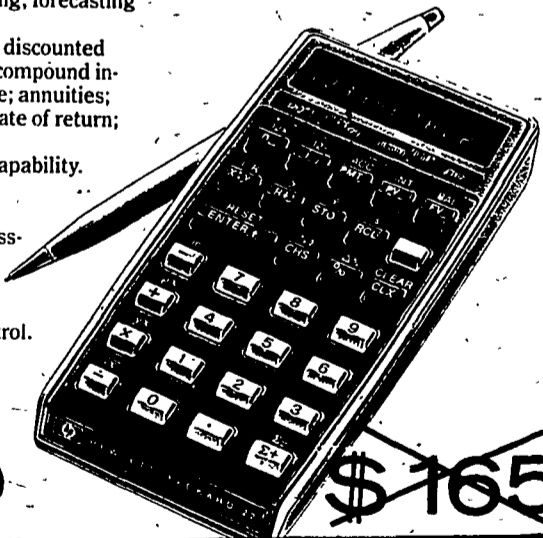

125

~~$165~~

HEWLETT **hp** PACKARD

	HP-25	HP-27	HP-55
Was:	$ 200	200	395
Now:	$ 145	175	309