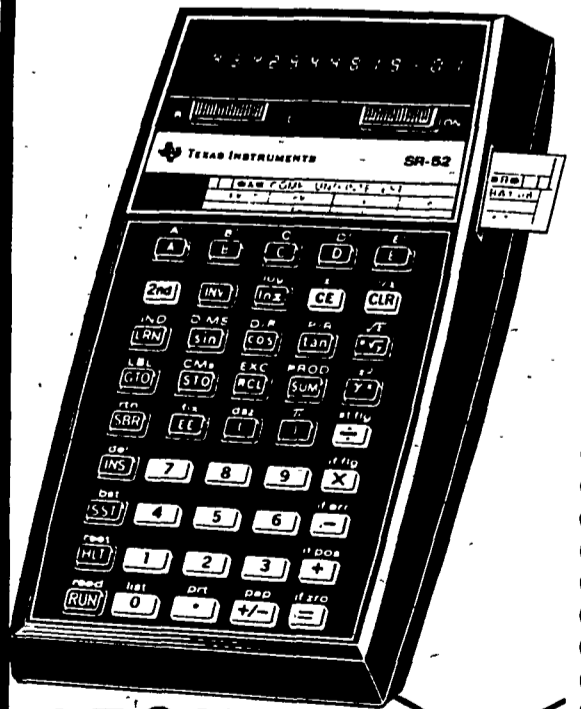

Texas Instruments programmable slide-rule calculator SR-52

279⁹⁵

~~395~~

Texas Instruments print/security cradle PC-100

~~295~~

269⁹⁵

New! A pocket calculator specifically designed for complete business management!

Hewlett-Packard's HP-22 puts an ideal combination of financial, mathematical and statistical functions right at your fingertips. $165.

The new HP-22 is an indispensable management tool that lets you perform—easily, quickly and dependably—virtually every computation you need in modern business management from simple arithmetic to complex time-value-of-money problems to planning, forecasting and decision analysis.

▪ Remarkable Owner's Handbook. A clearly-written survey course in modern management problem-solving, analysis and planning. See and try the new HP-22 today. Only $165.

- Automatically computes discounted cash flow; percentages; compound interest; remaining balance; annuities; depreciation; statistics; rate of return; amortization and more.
- Expanded percentages capability.
- 19 memories. 5 financial memories, 4 operational memories, plus 10 addressable memories for data storage and register arithmetic.
- Full decimal display control.