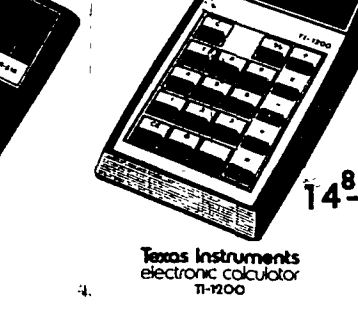

Texas Instruments electronic calculator TI-200

14⁸⁸

CAMPUS

307 W. Beaver Ave. STATE COLLEGE

STEREO

PHONE 234-5888