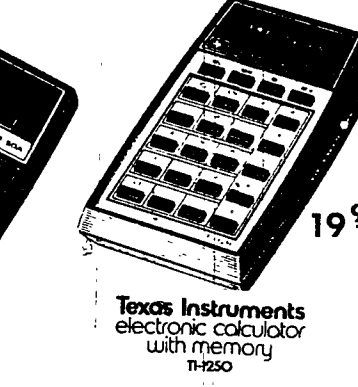

Texas Instruments electronic calculator TI-200

19⁹⁵