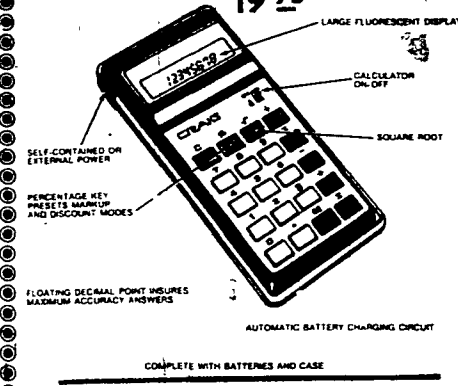

CALCULATOR SALE

ELECTRONIC CALCULATORS

The Novus Professionals.

The uncompromising ones.

89⁹⁵

The $199⁹⁵ Novus Mathbox.

For A Limited Time Only!

NOVUS
Consumer Products from National Semiconductor

NOVUS
Consumer Products from National Semiconductor

CRAIG.

4521 Portable Electronic Calculator (24 Functions) Including Percentage Key, Square Root, Algebraic Logic, Entry (Automated Constant), Display, Decimal Point, Self-Contained or External Power (2 Battery), Charging Circuit (Battery and Pouch Included).

REG. $29.95

REG. $49.95

NOVUS 500A-6-E

REG. $49.95

The FINMAN

EL-8010 only 3/8" thin 3977

REG. $49.95

MODEL EL-8114 MEMORY-SQUARE ROOT

REG. $39.95

MODEL EL-8011 FIVE (5) FUNCTION (% V)

- 8 digit capacity
- % key/automatic mark-ups and discounts
- Square root key
- Built-in rechargeability
- Power: Four (4) penlight batteries included
- AC/adaptor optional
- Size: 3-7/16" x 1" x 5-3/8"

REG. $29.95

MODEL EL-8005 BASIC FIVE (5) FUNCTION (%)

REG. $25.00

Jobs on the move, Casio Pocket Mini goes everywhere 19.95

REG. $149.95

124⁹⁵ Texas Instruments portable electronic printing calculator TI-5050

REG. $29.95

REG. $25.00

one full year's warranty

Pay less. Get more.

Rockwell

63R Sale Price 72.95

Retail 90.00

61R Sale Price 56.95

Retail 70.00

31R Sale Price 33.95

Retail 40.00

Features: