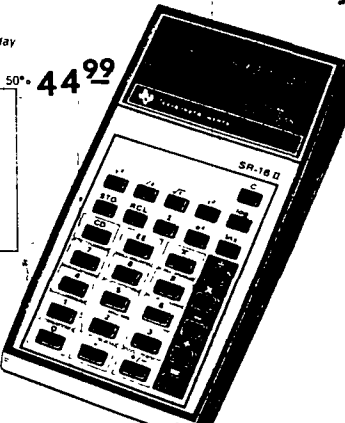

Texas Instruments electronic slide-rule calculator SR-50A

44⁹⁹