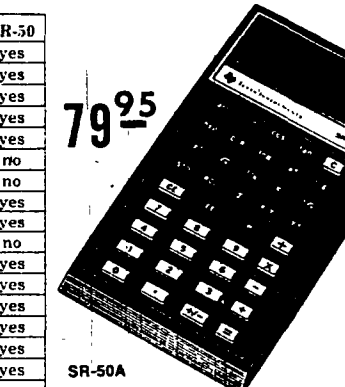

Texas Instruments electronic calculator with memory TI-250

79⁹⁵