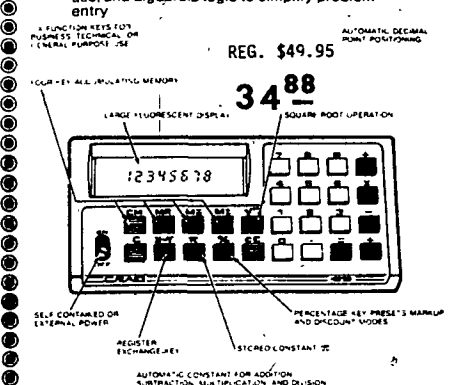

REG. $49.95

NOVUS 500A-6-E

REG. $49.95

The FINMAN

EL-8010 only 3/8" thin 3977

REG. $49.95

MODEL EL-8114 MEMORY-SQUARE ROOT

REG. $39.95