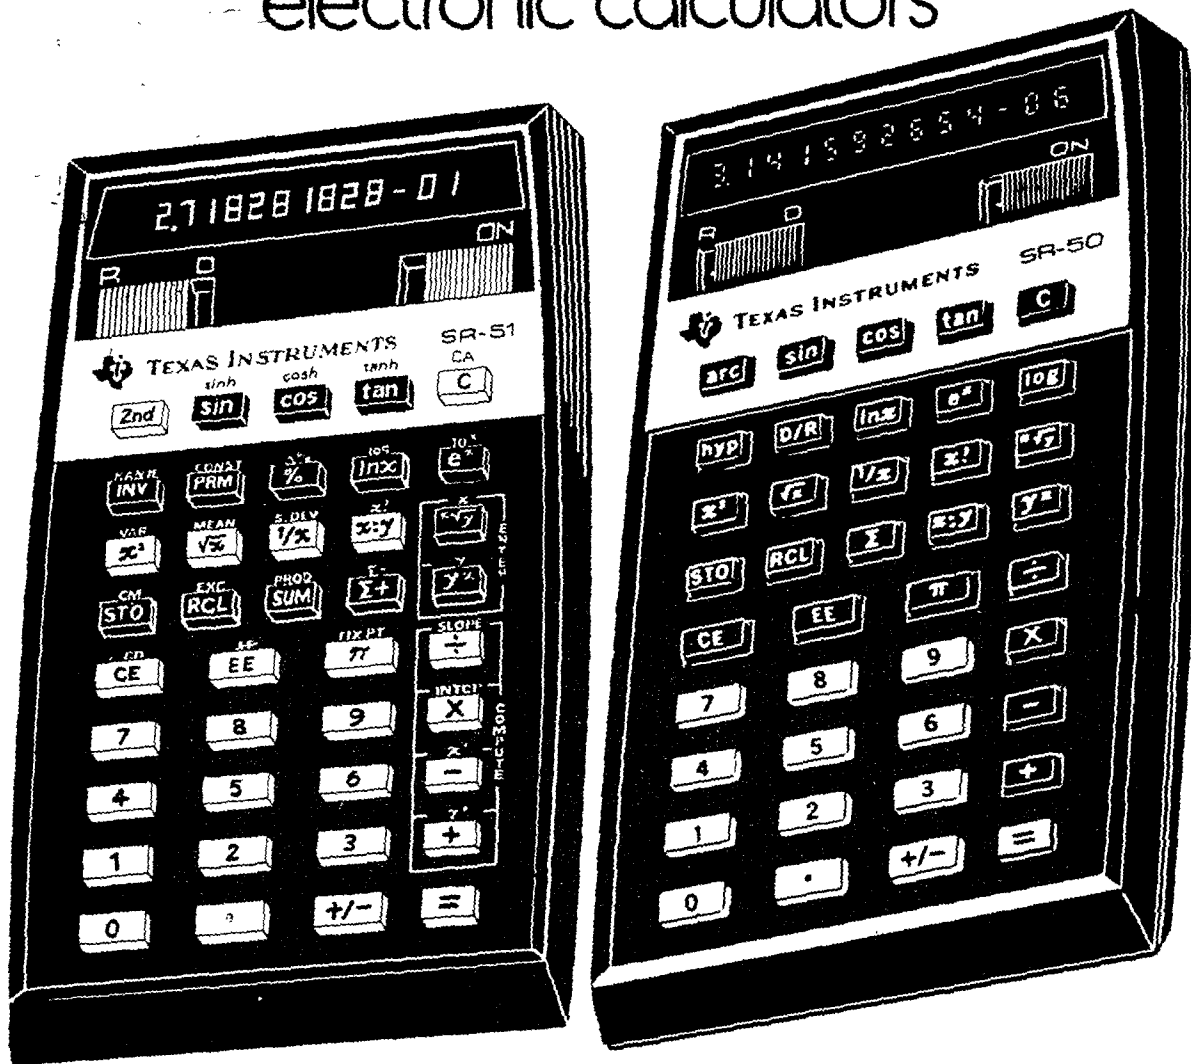

IF YOU **SAVE** THIS AD
YOU MAY **SAVE** UP TO \$75

Texas Instruments
electronic calculators

SR-51 WAS: \$225

SALE: \$149.95

SR-50 WAS: \$125

SALE: \$94.95

SR-16 WAS: \$100

SALE: \$75.95