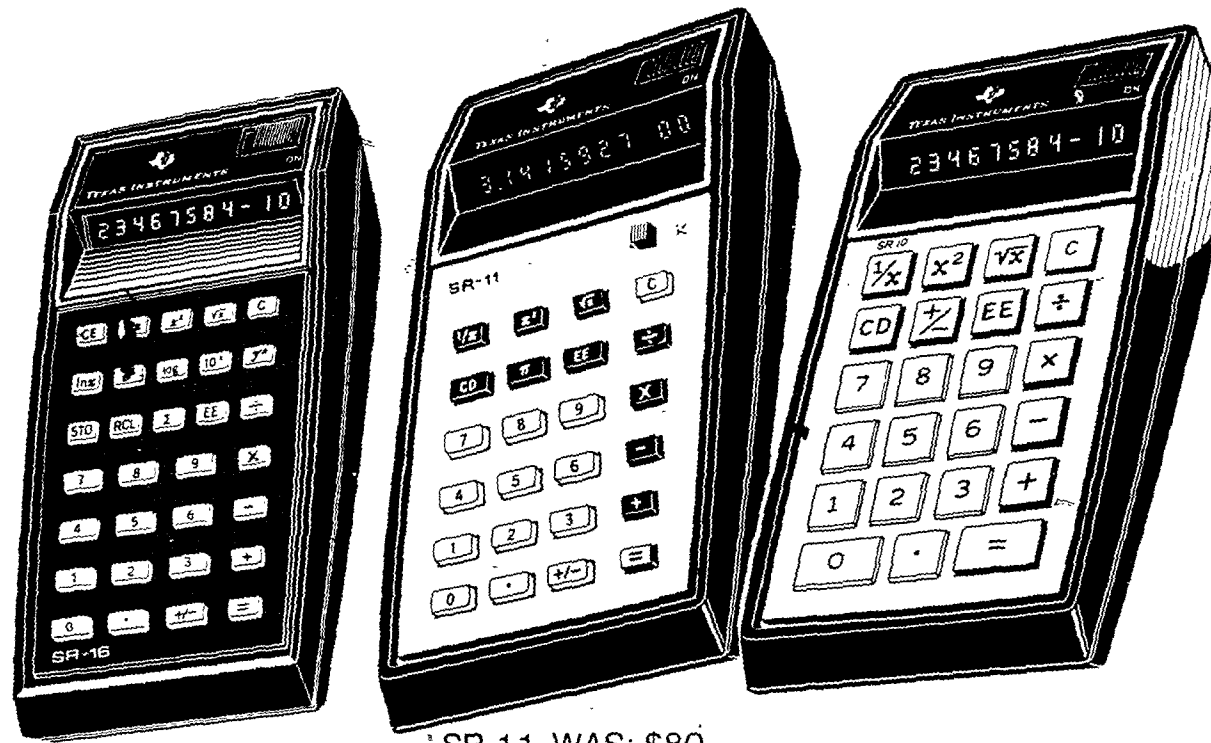

IF YOU **SAVE** THIS AD
YOU MAY **SAVE** UP TO \$75

Texas Instruments
electronic calculators

SR-51 WAS: \$225

SALE: \$149.95

SR-50 WAS: \$125

SALE: \$94.95

SR-16 WAS: \$100

SALE: \$75.95

SR-11 WAS: \$80

SALE: \$56.95

SR-10 WAS: \$70

SALE: \$49.95

TI-1500 WAS: \$60

SALE: \$42.95

TI-71 WAS: \$50

SALE: \$29.95