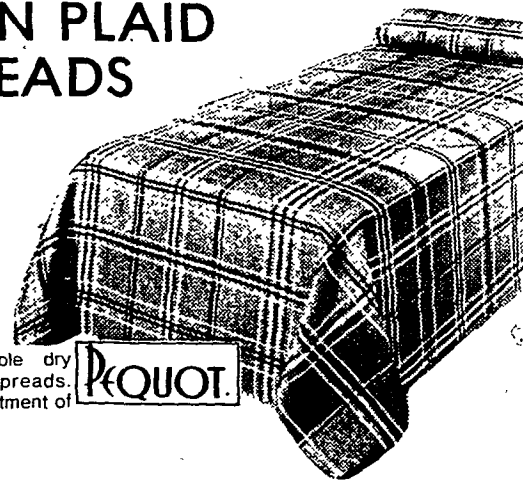

Nylon bound all-season blankets ideal for both twin or full beds. Great new colors. Machine washable.

**NO-IRON PLAID  
BEDSPREADS**

**2.94**

TWIN OR  
FULL SIZES

Machine wash, tumble dry these easy-care spreads. Choose from an assortment of fresh new plaids.

**Back  
to  
campus  
Savings  
Hills**

**NO-IRON RIBCORD  
SPREADS**

Machine washable 85 per cent cotton/15 per cent rayon never needs ironing. Assorted solid colors.

**4.97**  
TWIN

FULL... **5.94**

**INDOOR-OUTDOOR  
ROOM SIZE RUG**

**12.77** 8½' x 11½'

Diefin backed carpet goes anywhere. Spill, stain and mildew proof. Retains vibrant colors.

approx 6'x9'... **8.99**

**POLYESTER SHAG  
ROOM SIZE  
RUG**

**15.88**

8½' x 11½'

The super shag, reinforced with skid-resistant waffle backing. In vivid tri-dyed colors to blend with any decor.