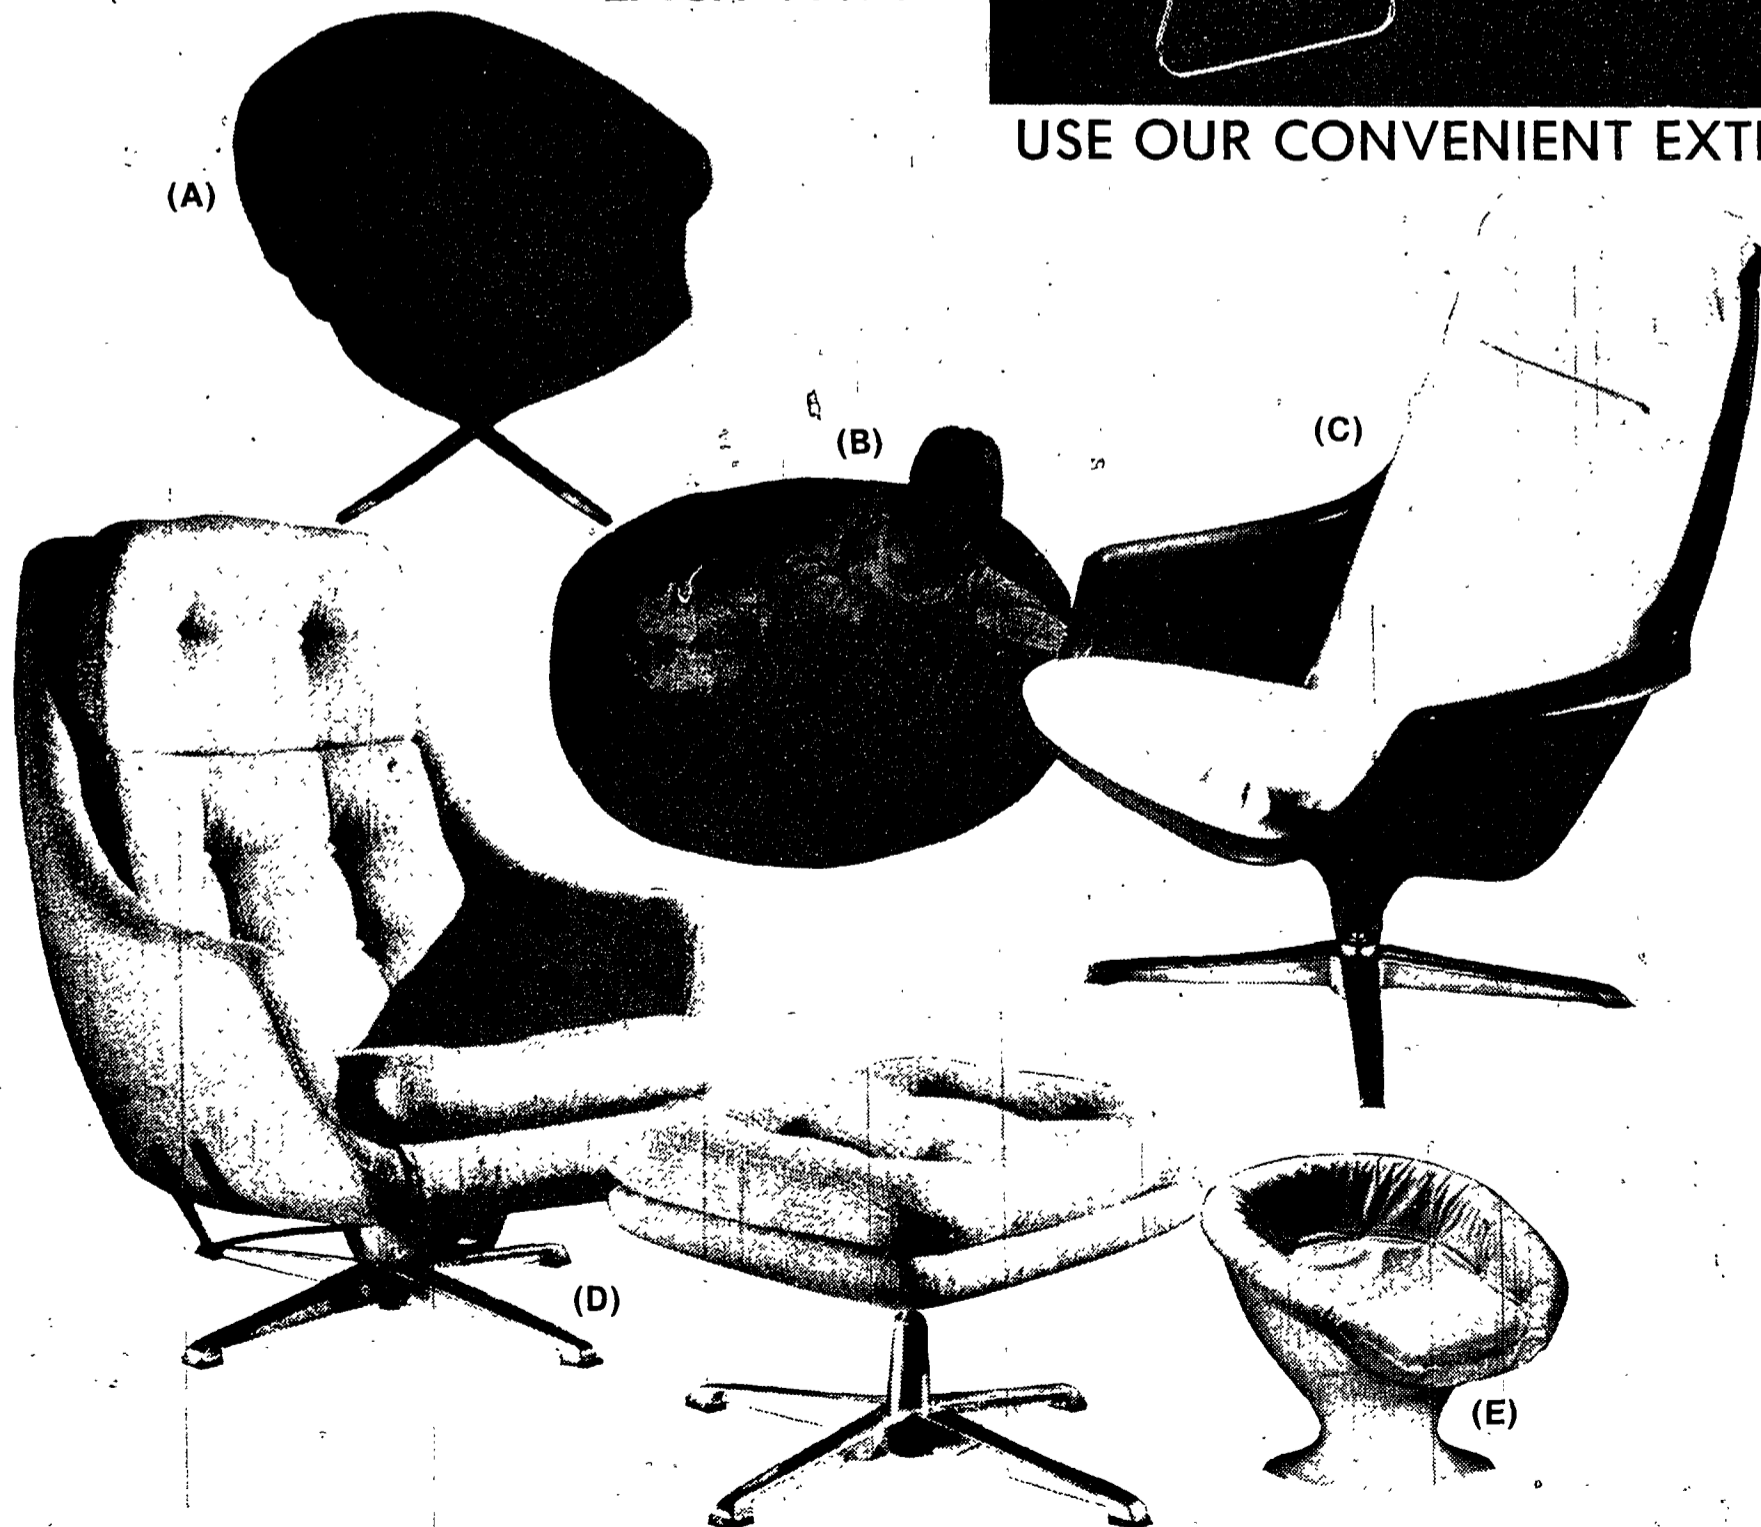

Choose It! Charge It! Penn Traffic Furniture
Shop Penn Traffic Daily 10 A.M. to 9:30 P.M.