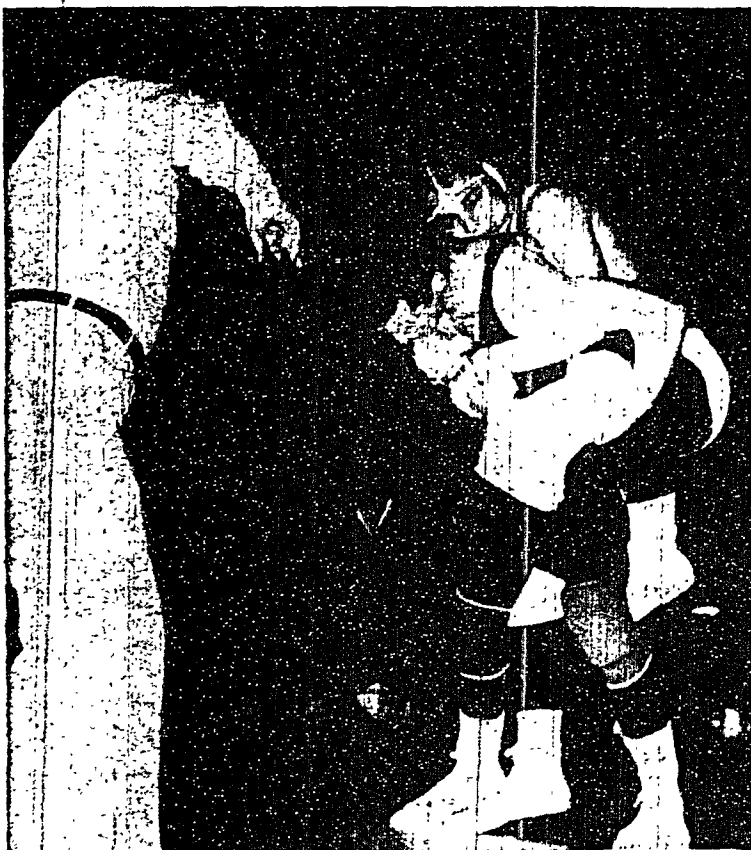

Fall, Winter Sports Flashback

KOCHMAN ON THE MOVE: Halfback Roger Kochman ran through the opposition like this all fall as the Lions rolled up a 7-3 regular season log. He is shown here driving for a touchdown against Holy Cross.

ANOTHER TWO FOR HARRIS: Gene Harris displays his jumping ability by going high over two Pitt defenders for two points. The Lion captain led the team in scoring and rebounding as the Nittanies finished with a 12-11 record.